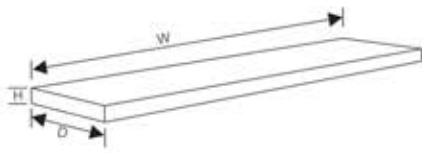

Model	Finish	Width(W)	Depth(D)	Height(H)	Slope
Y-101B	Brushed				
Y-101P	Polished				
Y-101 WHT	White				
Y-101 BLK	Black	7 Inches	5 Inches	5/8 Inches	1/8 Inches
Y-101 ORB	Oil Rubbed Bronze	178 mm	127 mm	15 mm	3 mm
Y-101 LGR	Lime Green				
Y-101 ORNG	Orange				
Y-102B	Brushed				
Y-102P	Polished				
Y-102 WHT	White				
Y-102 BLK	Black	7 Inches	5 Inches	1 1/4 Inches	1/8 Inches
Y-102 ORB	Oil Rubbed Bronze	178 mm	127 mm	32 mm	3 mm
Y-102 LGR	Lime Green				
Y-102 ORNG	Orange				
Y-103B	Brushed				
Y-103P	Polished				
Y-103 WHT	White				
Y-103 BLK	Black	12 Inches	5 Inches	5/8 Inches	1/8 Inches
Y-103 ORB	Oil Rubbed Bronze	305 mm	127 mm	15 mm	3 mm
Y-103 LGR	Lime Green				
Y-103 ORNG	Orange				
Y-104B	Brushed				
Y-104P	Polished				
Y-104 WHT	White				
Y-104 BLK	Black	12 Inches	5 Inches	1 1/4 Inches	1/8 Inches
Y-104 ORB	Oil Rubbed Bronze	305 mm	127 mm	32 mm	3 mm
Y-104 LGR	Lime Green				
Y-104 ORNG	Orange