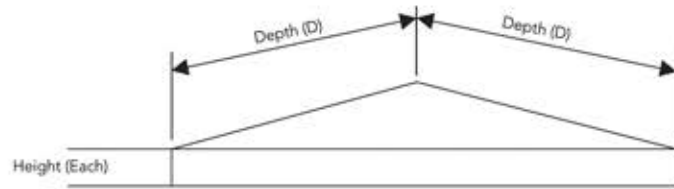

Model	Finish	Depth(D)	Depth(D)	Height(H)	Slope
Y-301B	Brushed				
Y-301P	Polished				
Y-301 WHT	White	7.5 Inches	7.5 Inches	5/8 Inches	1/8 Inches
Y-301 BLK	Black	191 mm	191 mm	15 mm	3mm
Y-301 ORB	Oil Rubbed Bronze				
Y-301 LGR	Lime Green				
Y-301 ORNG	Orange				
Y-302B	Brushed				
Y-302P	Polished				
Y-302 WHT	White	7.5 Inches	7.5 Inches	1^{1/4} Inches	1/8 Inches
Y-302 BLK	Black	191 mm	191 mm	32 mm	3mm
Y-302 ORB	Oil Rubbed Bronze				
Y-302 LGR	Lime Green				
Y-302 ORNG	Orange				
Y-303B	Brushed				
Y-303P	Polished				
Y-303 WHT	White	9 Inches	9 Inches	5/8 Inches	1/8 Inches
Y-303 BLK	Black	229 mm	229 mm	15 mm	3mm
Y-303 ORB	Oil Rubbed Bronze				
Y-303 LGR	Lime Green				
Y-303 ORNG	Orange				
Y-304B	Brushed				
Y-304P	Polished				
Y-304 WHT	White	9 Inches	9 Inches	1^{1/4} Inches	1/8 Inches
Y-304 BLK	Black	229 mm	229 mm	32 mm	3mm
Y-304 ORB	Oil Rubbed Bronze				
Y-304 LGR	Lime Green				
Y-304 ORNG	Orange