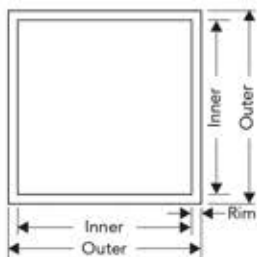

LET
THERE
BE

COLOR

Y-11 BLK
18" x 12"
Flushmount

Y-21 WHT
18" x 18"
Flushmount

BLACK & WHITE NEVER LOOKED BETTER

Y-9 WHT
12" x 12"
Flushmount

Y-21 WHT
18" x 18"
Flushmount

Flushmount

Undermount

| Model | Finish | Profile | Size(Inner) | Size(Outer) | Rim | Depth | Bottom Slope |
|----------|-------------------|------------|---|---|---------------------|----------------------------------|---------------------|
| Y-1B | Brushed | Flushmount | 10 ^{3/4} x 4 ^{3/4} inches 275 x 122 mm | 12 x 6 inches 305 x 152 mm | 5/8 inches 15 mm | 3 ^{3/4} inches 95 mm | 3/16 inches 5 mm |
| Y-1P | Polished | | | | | | |
| Y-1 WHT | White | | | | | | |
| Y-1 BLK | Black | | | | | | |
| Y-1 ORB | Oil Rubbed Bronze | | | | | | |
| Y-1 LGR | Lime Green | | | | | | |
| Y-1 ORNG | Orange | | | | | | |
| Y-2B | Brushed | Undermount | 12 x 6 inches 305 x 152 mm | 13 ^{1/4} x 7 ^{1/4} inches 335 x 182 mm | 5/8 inches 15 mm | 3 ^{3/4} inches 95 mm | 3/16 inches 5 mm |
| Y-2P | Polished | | | | | | |
| Y-2 WHT | White | | | | | | |
| Y-2 BLK | Black | | | | | | |
| Y-2 ORB | Oil Rubbed Bronze | | | | | | |
| Y-2 LGR | Lime Green | | | | | | |
| Y-2 ORNG | Orange | | | | | | |
| Y-3B | Brushed | Flushmount | 16 ^{3/4} x 4 ^{3/4} inches 427 x 122 mm | 18 x 6 inches 457 x 152 mm | 5/8 inches 15 mm | 3 ^{3/4} inches 95 mm | 3/16 inches 5 mm |
| Y-3P | Polished | | | | | | |
| Y-3 WHT | White | | | | | | |
| Y-3 BLK | Black | | | | | | |
| Y-3 ORB | Oil Rubbed Bronze | | | | | | |
| Y-3 LGR | Lime Green | | | | | | |
| Y-3 ORNG | Orange | | | | | | |
| Y-4B | Brushed | Undermount | 18 x 6 inches 457 x 152 mm | 19 ^{1/4} x 7 ^{1/4} inches 487 x 182 mm | 5/8 inches 15 mm | 3 ^{3/4} inches 95 mm | 3/16 inches 5 mm |
| Y-4P | Polished | | | | | | |
| Y-4 WHT | White | | | | | | |
| Y-4 BLK | Black | | | | | | |
| Y-4 ORB | Oil Rubbed Bronze | | | | | | |
| Y-4 LGR | Lime Green | | | | | | |
| Y-4 ORNG | Orange | | | | | | |