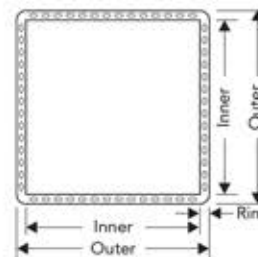

LET
THERE
BE

COLOR

Y-11 BLK
18" x 12"
Flushmount

Y-21 WHT
18" x 18"
Flushmount

BLACK & WHITE NEVER LOOKED BETTER

Y-9 WHT
12" x 12"
Flushmount

Y-21 WHT
18" x 18"
Flushmount

Flushmount

Undermount

| Model | Finish | Profile | Size(Inner) | Size(Outer) | Rim | Depth | Bottom Slope |
|----------|-------------------|------------|---|---|---------------------|----------------------------------|---------------------|
| Y-1B | Brushed | Flushmount | 10 ^{3/4} x 4 ^{3/4} inches 275 x 122 mm | 12 x 6 inches 305 x 152 mm | 5/8 inches 15 mm | 3 ^{3/4} inches 95 mm | 3/16 inches 5 mm |
| Y-1P | Polished | | | | | | |
| Y-1 WHT | White | | | | | | |
| Y-1 BLK | Black | | | | | | |
| Y-1 ORB | Oil Rubbed Bronze | | | | | | |
| Y-1 LGR | Lime Green | | | | | | |
| Y-1 ORNG | Orange | | | | | | |
| Y-2B | Brushed | Undermount | 12 x 6 inches 305 x 152 mm | 13 ^{1/4} x 7 ^{1/4} inches 335 x 182 mm | 5/8 inches 15 mm | 3 ^{3/4} inches 95 mm | 3/16 inches 5 mm |
| Y-2P | Polished | | | | | | |
| Y-2 WHT | White | | | | | | |
| Y-2 BLK | Black | | | | | | |
| Y-2 ORB | Oil Rubbed Bronze | | | | | | |
| Y-2 LGR | Lime Green | | | | | | |
| Y-2 ORNG | Orange | | | | | | |
| Y-3B | Brushed | Flushmount | 16 ^{3/4} x 4 ^{3/4} inches 427 x 122 mm | 18 x 6 inches 457 x 152 mm | 5/8 inches 15 mm | 3 ^{3/4} inches 95 mm | 3/16 inches 5 mm |
| Y-3P | Polished | | | | | | |
| Y-3 WHT | White | | | | | | |
| Y-3 BLK | Black | | | | | | |
| Y-3 ORB | Oil Rubbed Bronze | | | | | | |
| Y-3 LGR | Lime Green | | | | | | |
| Y-3 ORNG | Orange | | | | | | |
| Y-4B | Brushed | Undermount | 18 x 6 inches 457 x 152 mm | 19 ^{1/4} x 7 ^{1/4} inches 487 x 182 mm | 5/8 inches 15 mm | 3 ^{3/4} inches 95 mm | 3/16 inches 5 mm |
| Y-4P | Polished | | | | | | |
| Y-4 WHT | White | | | | | | |
| Y-4 BLK | Black | | | | | | |
| Y-4 ORB | Oil Rubbed Bronze | | | | | | |
| Y-4 LGR | Lime Green | | | | | | |
| Y-4 ORNG | Orange | | | | | | |