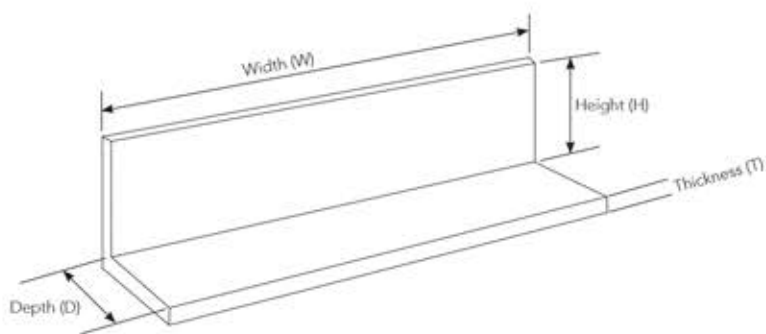

Model	Finish	Width(W)	Depth(D)	Height(H)	Thickness(T)
Y-201B	Brushed				
Y-201P	Polished				
Y-201 WHT	White	6 Inches	4 Inches	4 Inches	5/8 Inches
Y-201 BLK	Black	152 mm	102 mm	102 mm	15 mm
Y-201 ORB	Oil Rubbed Bronze				
Y-201 LGR	Lime Green				
Y-201 ORNG	Orange				
Y-202B	Brushed				
Y-202P	Polished				
Y-202 WHT	White	12 Inches	4 Inches	4 Inches	5/8 Inches
Y-202 BLK	Black	305 mm	102 mm	102 mm	15 mm
Y-202 ORB	Oil Rubbed Bronze				
Y-202 LGR	Lime Green				
Y-202 ORNG	Orange				
Y-203B	Brushed				
Y-203P	Polished				
Y-203 WHT	White	18 Inches	4 Inches	4 Inches	5/8 Inches
Y-203 BLK	Black	457 mm	102 mm	102 mm	15 mm
Y-203 ORB	Oil Rubbed Bronze				
Y-203 LGR	Lime Green				
Y-203 ORNG	Orange				
Y-204B	Brushed				
Y-204P	Polished				
Y-204 WHT	White	24 Inches	4 Inches	4 Inches	5/8 Inches
Y-204 BLK	Black	610 mm	102 mm	102 mm	15 mm
Y-204 ORB	Oil Rubbed Bronze				
Y-204 LGR	Lime Green				
Y-204 ORNG	Orange