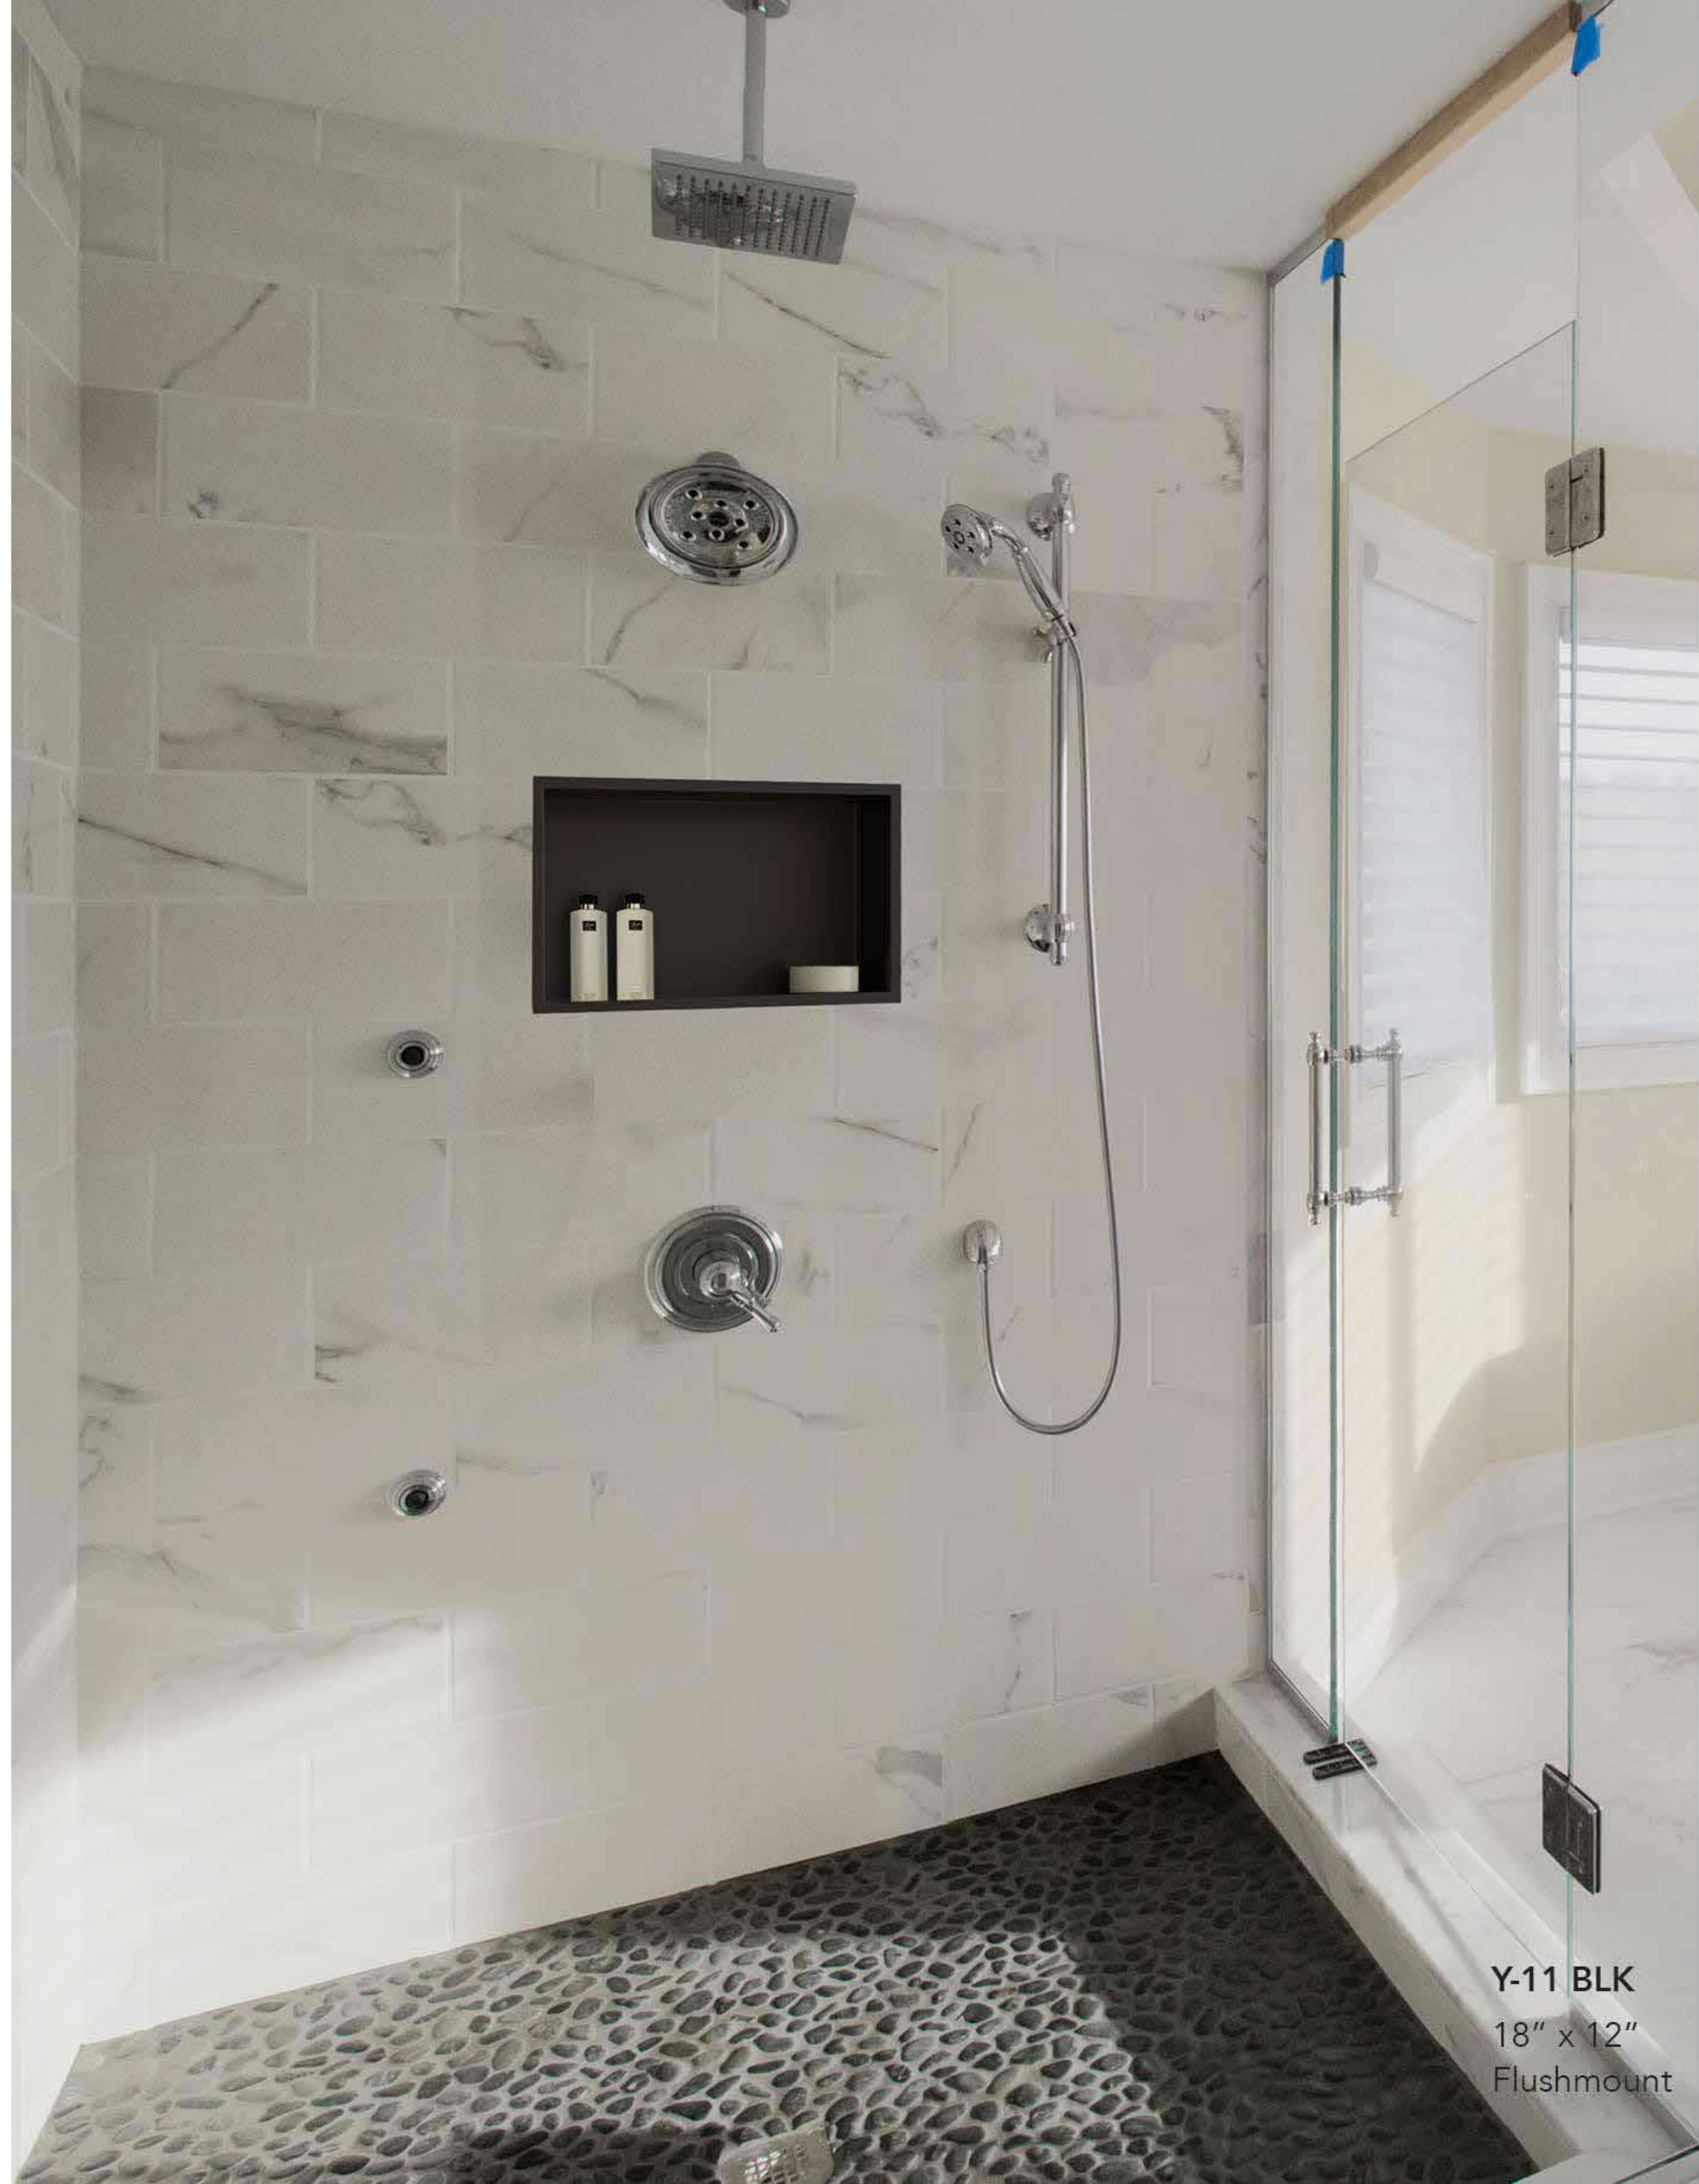

“THE ART OF ORGANIZING”

Showering is an experience that has no parallel. The Y I SHELF enhances the shower space in a way that ordinary shelves can't. The recessed in wall design ensures that there are no sharp metal protrusions. The availability of sizes ranging from 6 inch widths to 72 inches, gives you the ability to dressup the shower while still preserving ample space for the essentials. The result is an exceptionally organized space that is an aesthetically pleasing as it is functional.

“Black & White
Never Looked
Better.”

Y-11 BLK
18" x 12"
Flushmount

Y-21 WHT
18" x 18"
Flushmount

“Black & White
Never Looked
Better.”

Y-9 WHT
12" x 12"
Flushmount

Y-21 WHT
18" x 18"
Flushmount

YISHELF

BORN TO LIBERATE SHOWER CULTURE