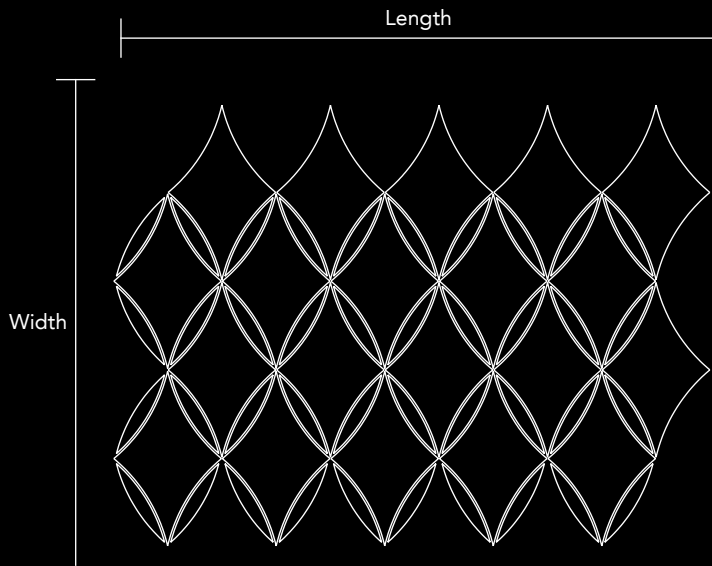

Code V-8.3
Finish Matt
Color Gold
Thickness 1/4" , 5mm

Mosaic size
Length 11.50 in x 8.46 in
292mm x 215mm

Unit Size
Length 2.09 in x 3.35 in
53mm x 85mm