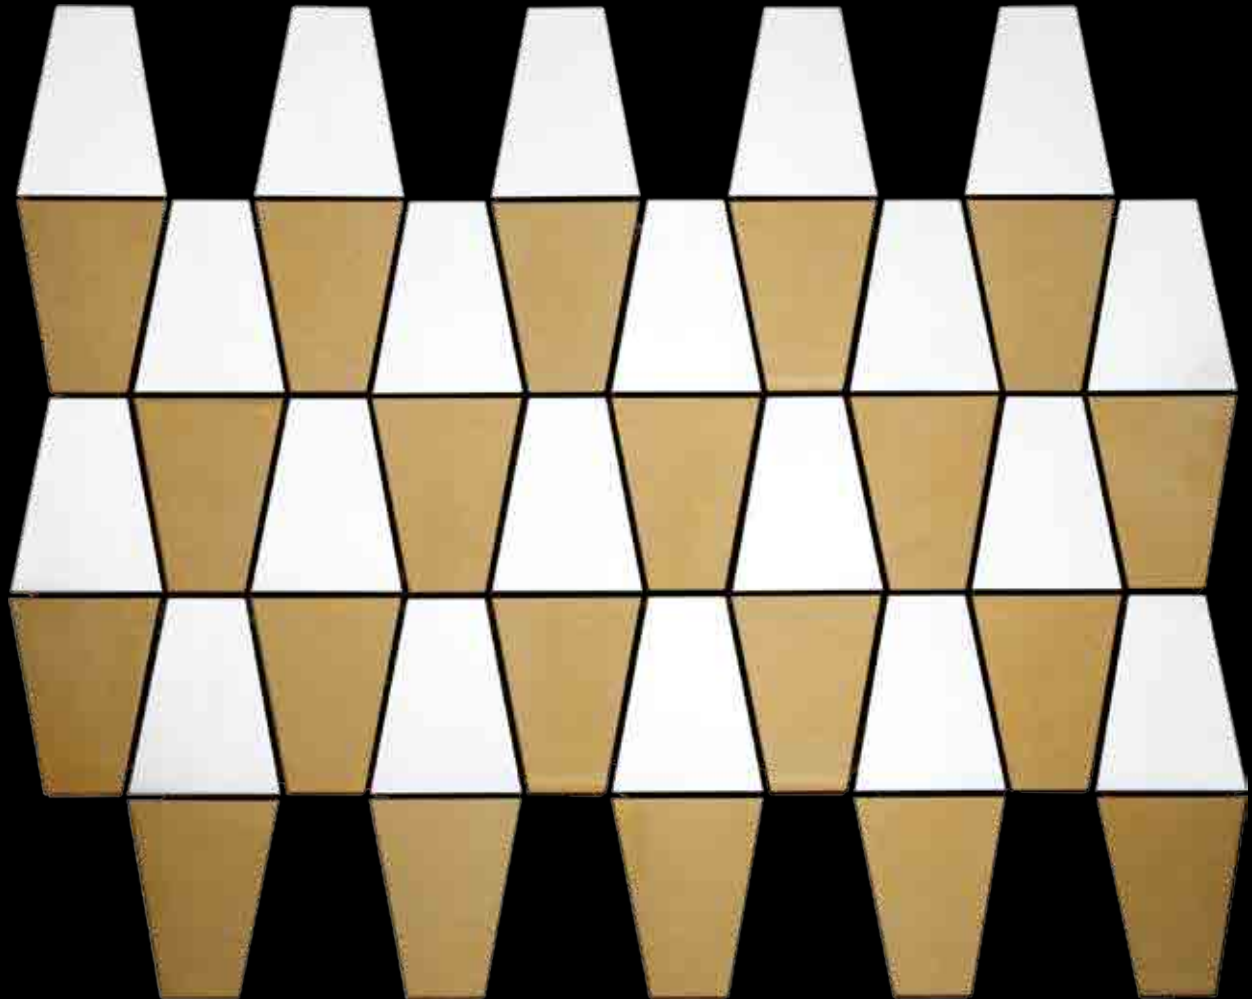

Neelnox

Code V-12.1
Finish Matt & Polished
Color Gold & Stainless Steel
Thickness 1/4" , 5mm

Mosaic size   Length   Width
11.73 in x   10.04 in
298mm x   255mm

Unit Size   Length   Width
2.28 in x   3.9 in
58mm x   99mm