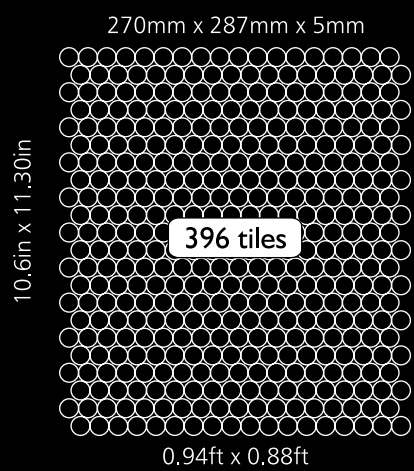

# Neelnox

Code	V-7.2
Finish	Matt
Color	Stainless Steel
Thickness	1/4" , 5mm

Mosaic size	10.6 in x 11.30 in
	270mm x 287mm

Unit Size	0.59 in x 0.59 in
	15mm x 15mm

270mm x 287mm x 5mm

Code	V-7.3
Finish	Matt
Color	Gold
Thickness	1/4" , 5mm
Mosaic size	10.6 in x 11.30 in 270mm x 287mm
Unit Size	0.59 in x 0.59 in 15mm x 15mm

Mosaic size  
 Length 11.50 in x 8.46 in  
 292mm x 215mm

Unit Size  
 Length 2.09 in x 3.35 in  
 53mm x 85mm