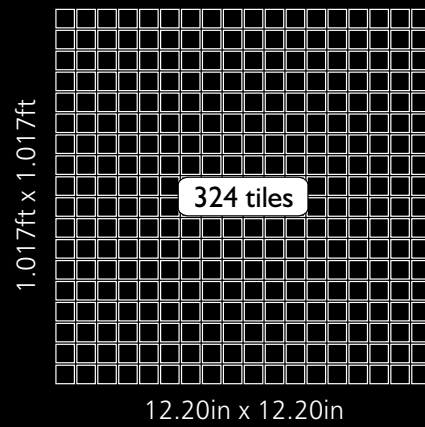

Mosaic size 12.20 in x 12.20 in  
 310mm x 310mm

Unit Size 0.59 in x 0.59 in  
 15mm x 15mm

310mm x 310mm x 5mm