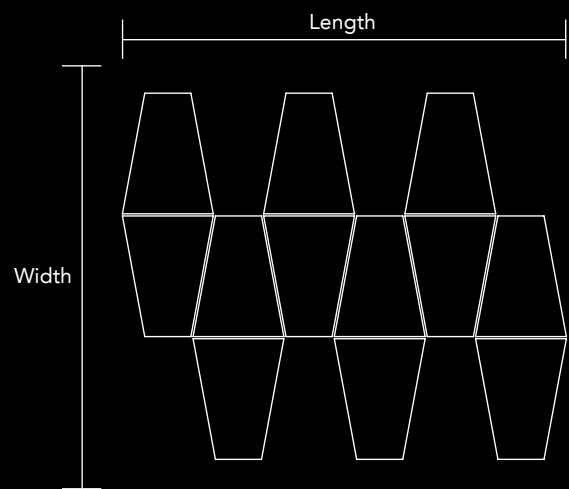

Mosaic size      Length      Width  
 10.67 in x 8.82 in  
 271mm x 224mm

Unit Size      Length      Width  
 2.17 in x 5.85 in  
 55mm x 148.7mm