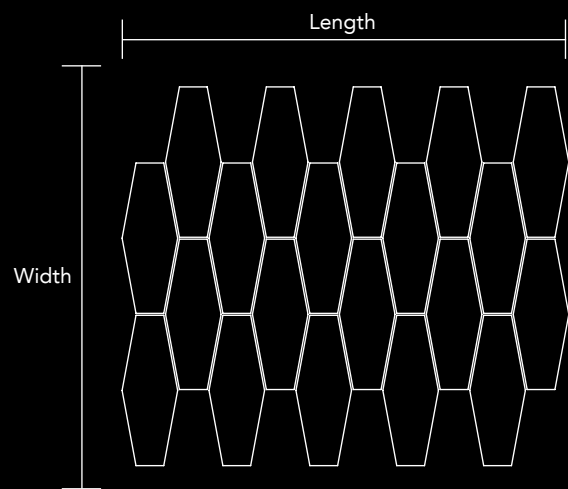

Code V-11.2
Finish Matt
Color Stainless Steel
Thickness 1/4" , 5mm

Mosaic size   Length   Width
11.81 in x   10.08 in
300mm x   256mm

Unit Size   Length   Width
1.48 in x   4 in
38mm x   102mm