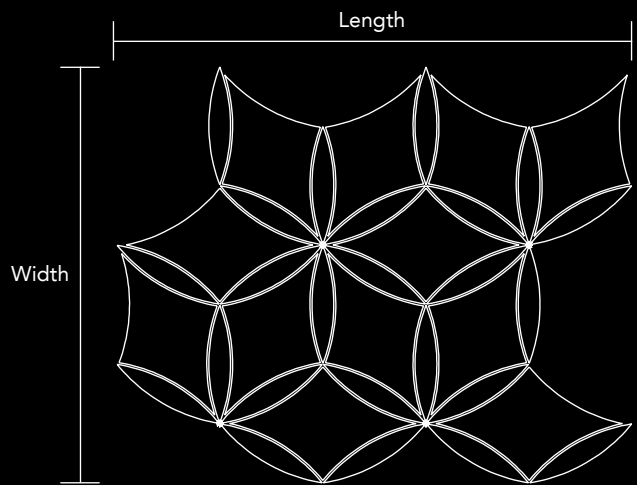

Code V-4.3
Finish Matt
Color Gold
Thickness 1/4" , 5mm

Mosaic size   Length   Width
12.76 in x   10.31 in
324mm x   264mm

Unit Size   Length   Width
5.08 in x   5.87 in
129mm x   149mm