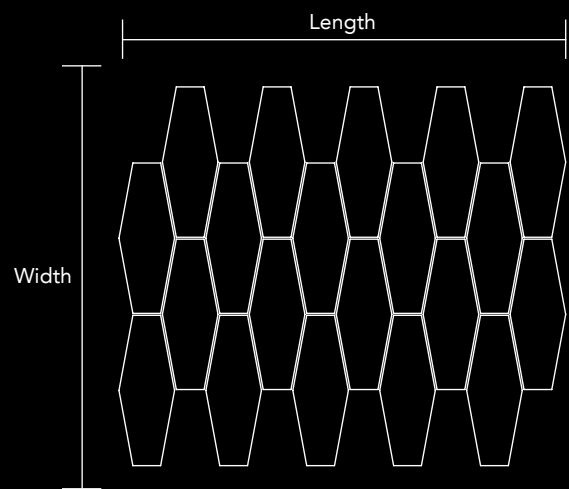

Neelnox

Code V-11.3
Finish Matt
Color Gold
Thickness 1/4" , 5mm

Mosaic size   Length   Width
11.81 in x   10.08 in
300mm x   256mm

Unit Size   Length   Width
1.48 in x   4 in
38mm x   102mm