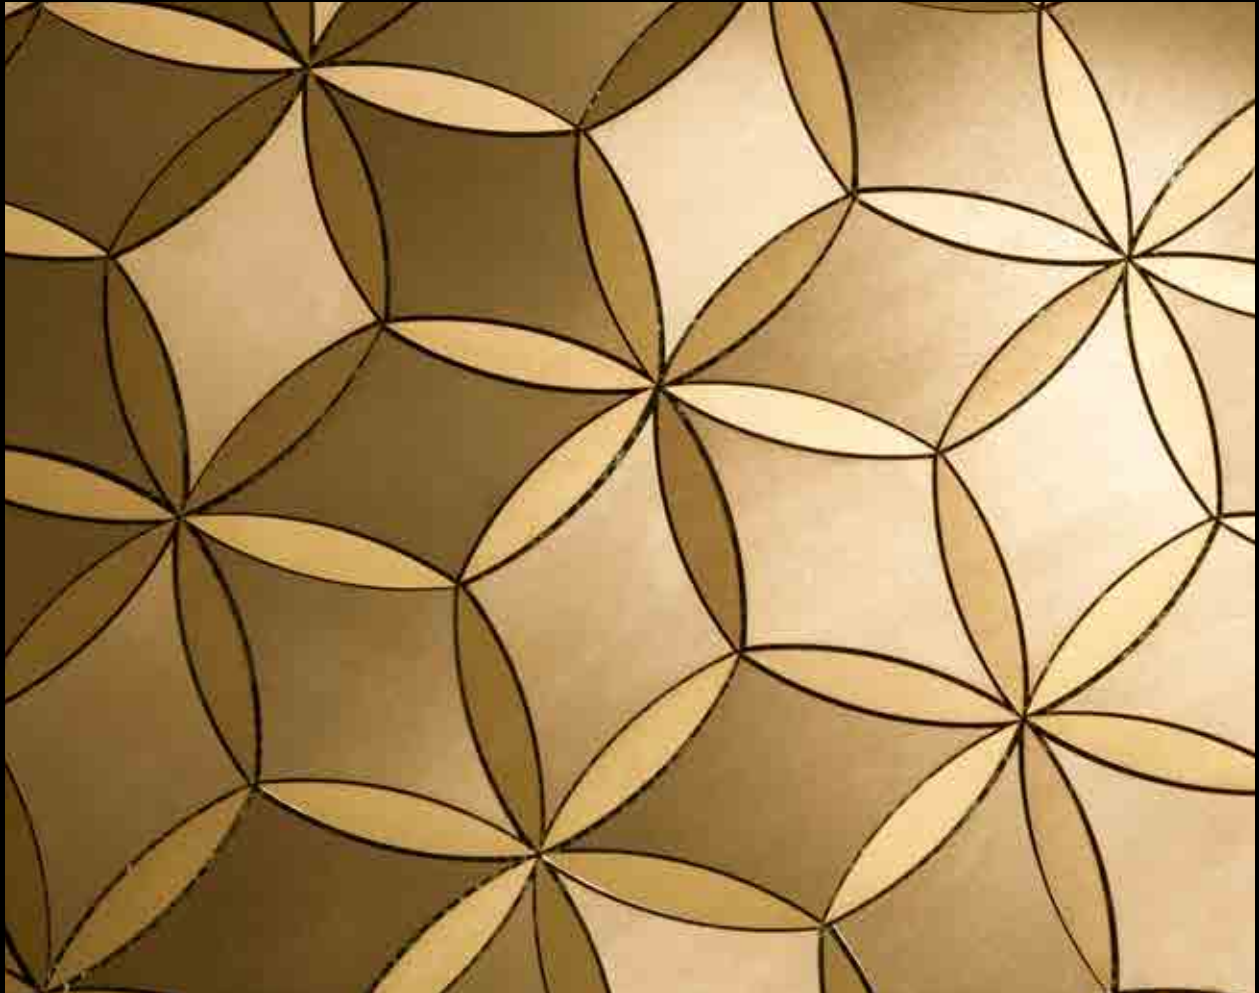

Code V-4.3
Finish Matt
Color Gold
Thickness 1/4" , 5mm

Mosaic size   Length   Width
12.76 in x   10.31 in
324mm x   264mm

Unit Size   Length   Width
5.08 in x   5.87 in
129mm x   149mm