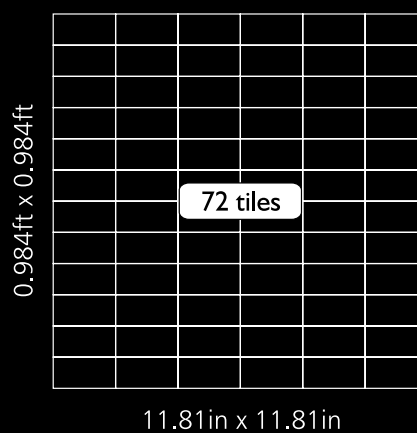

Code	B-1
Finish	Textured
Thickness	1/4" , 5mm
Mosaic size	11.81 in x 11.81 in 300mm x 300mm
Unit Size	2 in x 1 in 50mm x 25mm

300mm x 300mm x 5mm