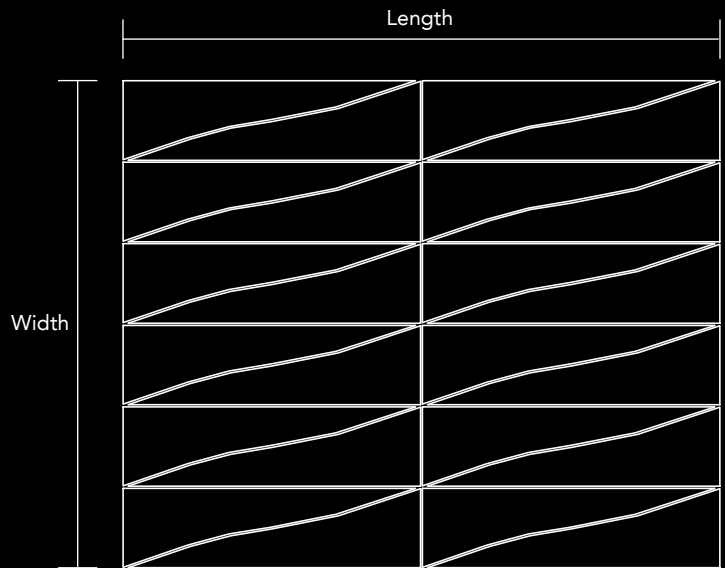

Mosaic size Length Width  
 14.65 in x 11.97 in  
 372mm x 304mm

Unit Size Length Width  
 7.28 in x 1.97 in  
 185mm x 50mm