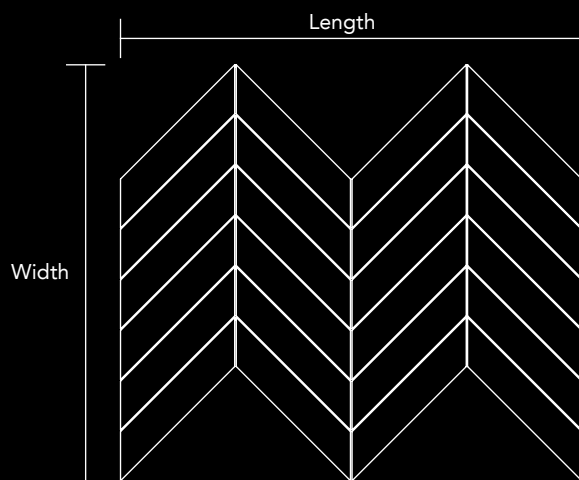

Code V-9.4
Finish Matt
Color Rose Gold
Thickness 1/4" , 5mm

Mosaic size   Length   Width
11.81 in x 10.71 in
300mm x 272mm

Unit Size   Length   Width
5.91 in x 4.17 in
150mm x 106mm