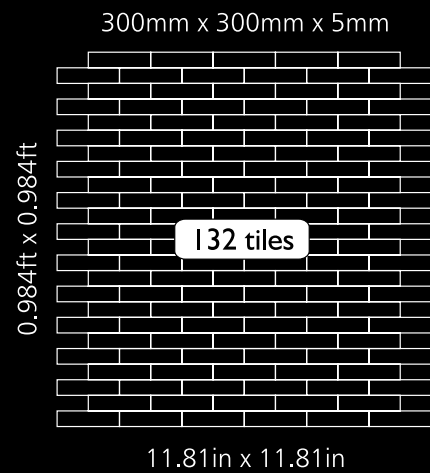

# Neelnox

Code	Z-25
Finish	polished
Thickness	1/4" , 5mm
Mosaic size	11.81 in x 11.81 in 300mm x 300mm
Unit Size	4 in x 1/2 in 102mm x 13mm

Code	Z-29
Finish	Matt
Thickness	1/4" , 5mm
Mosaic size	12 in x 12 in 305mm x 305mm
Unit Size	2 in x 1/2 in 50mm x 13mm