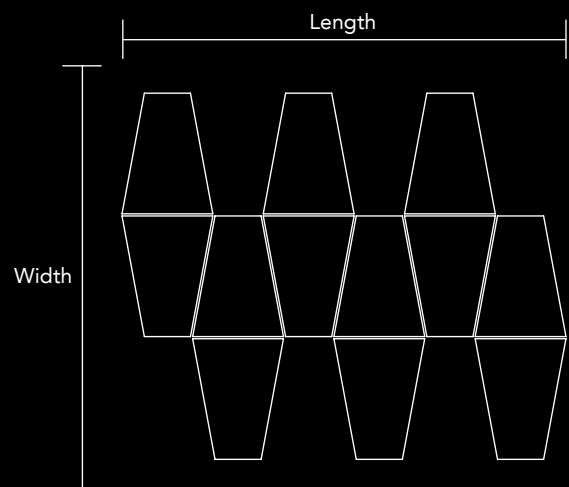

Neelnox

Code V-14.2
Finish Matt
Color Black & Stainless Steel
Thickness 1/4" , 5mm

Mosaic size   Length   Width
10.67 in x 8.82 in
271mm x 224mm

Unit Size   Length   Width
10.67 in x 8.82 in
271mm x 224mm