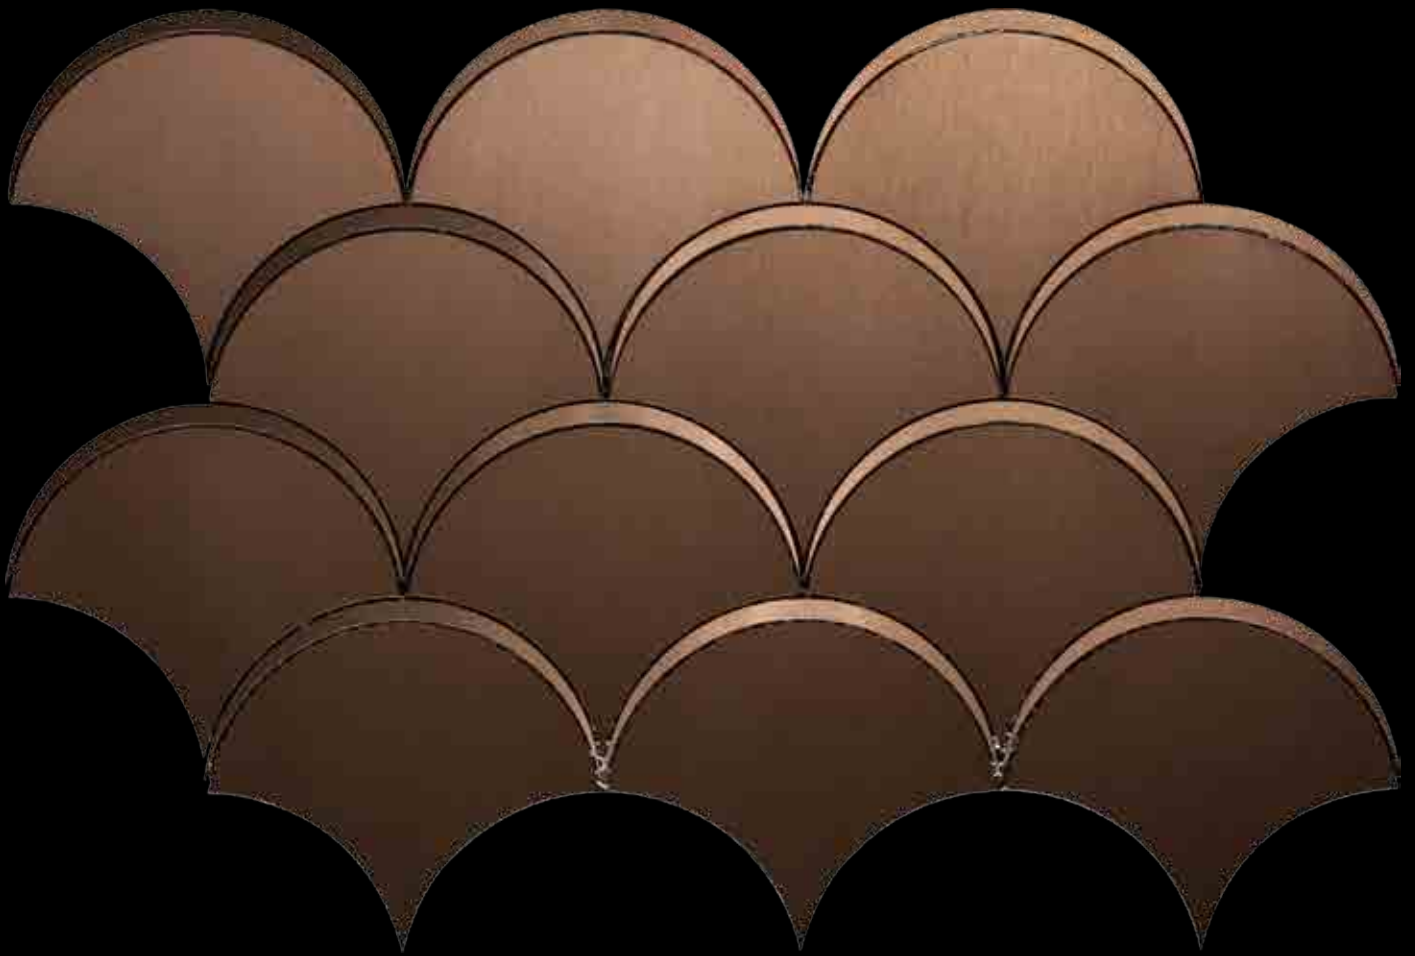

# COLLEZIONE VENICE

COLLEZIONE VENICE

Code	V-1.1	
Finish	Matt	
Color	Rose Gold	
Thickness	1/4" , 5mm	
Mosaic size	Length	Width
	13.94 in x	9.61 in
	354mm x	244mm
Unit Size	Length	Width
	3.98 in x	3.58 in
	101mm x	91mm