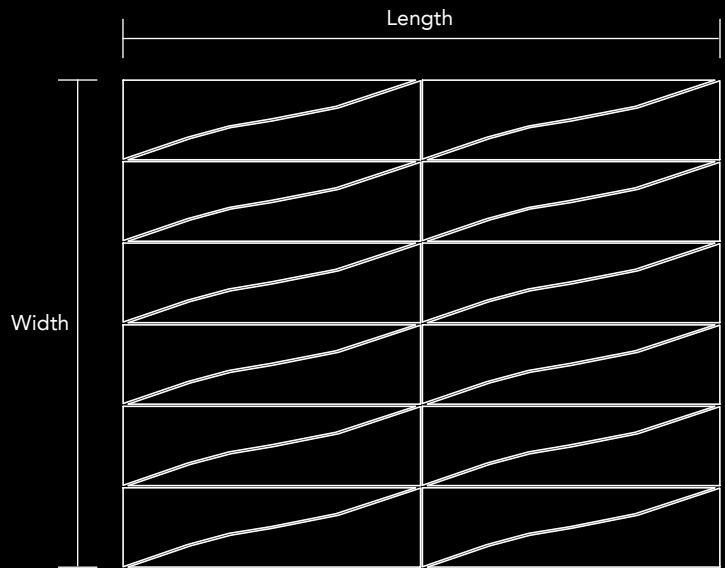

Code V-5.1
Finish Matt
Color Rose Gold
Thickness 1/4" , 5mm

Mosaic size   Length   Width
14.65 in x 11.97 in
372mm x 304mm

Unit Size   Length   Width
7.28 in x 1.97 in
185mm x 50mm