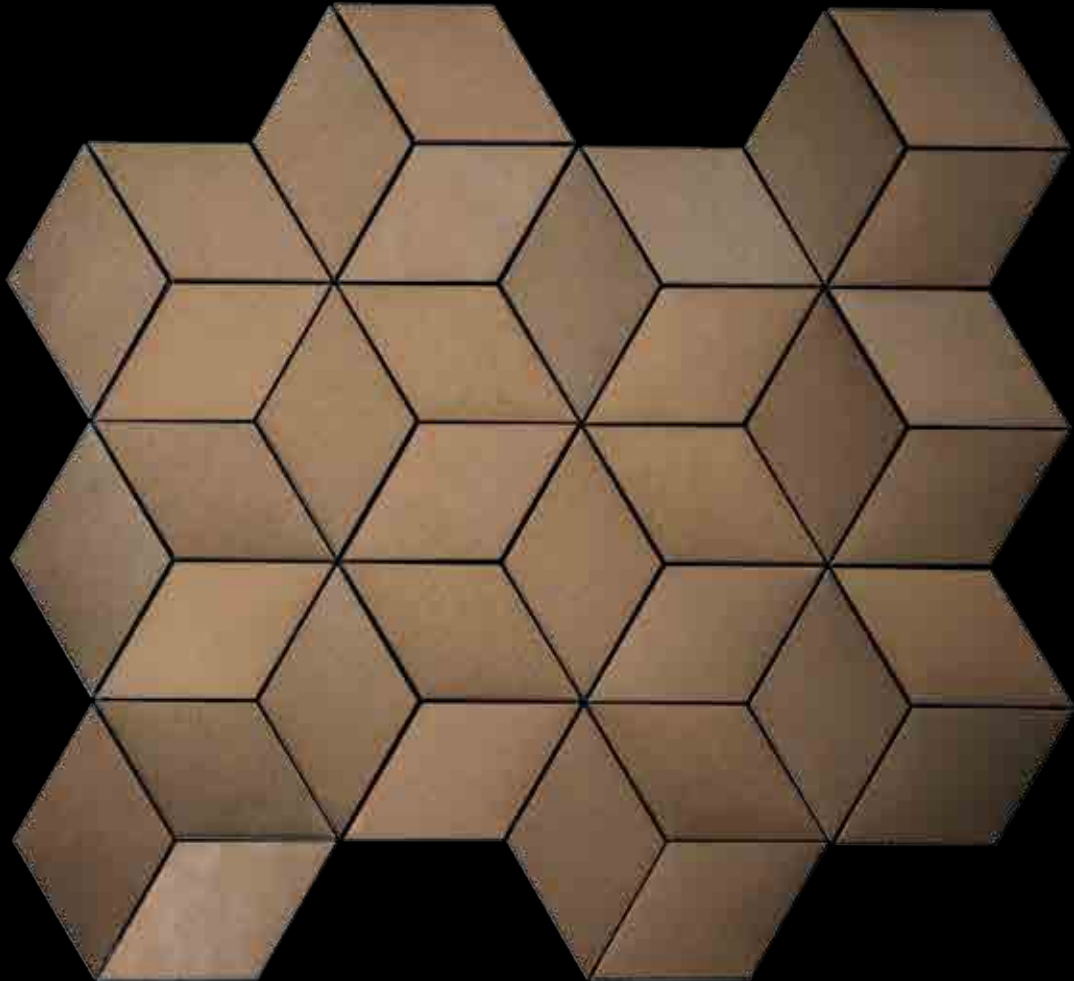

Neelnox

Code V-10.1
Finish Matt
Color Rose Gold
Thickness 1/4" , 5mm

Mosaic size   Length   Width
11.54 in x 10.74 in
293mm x 237mm

Unit Size   Length   Width
3.5 in x 3 in
89mm x 77mm