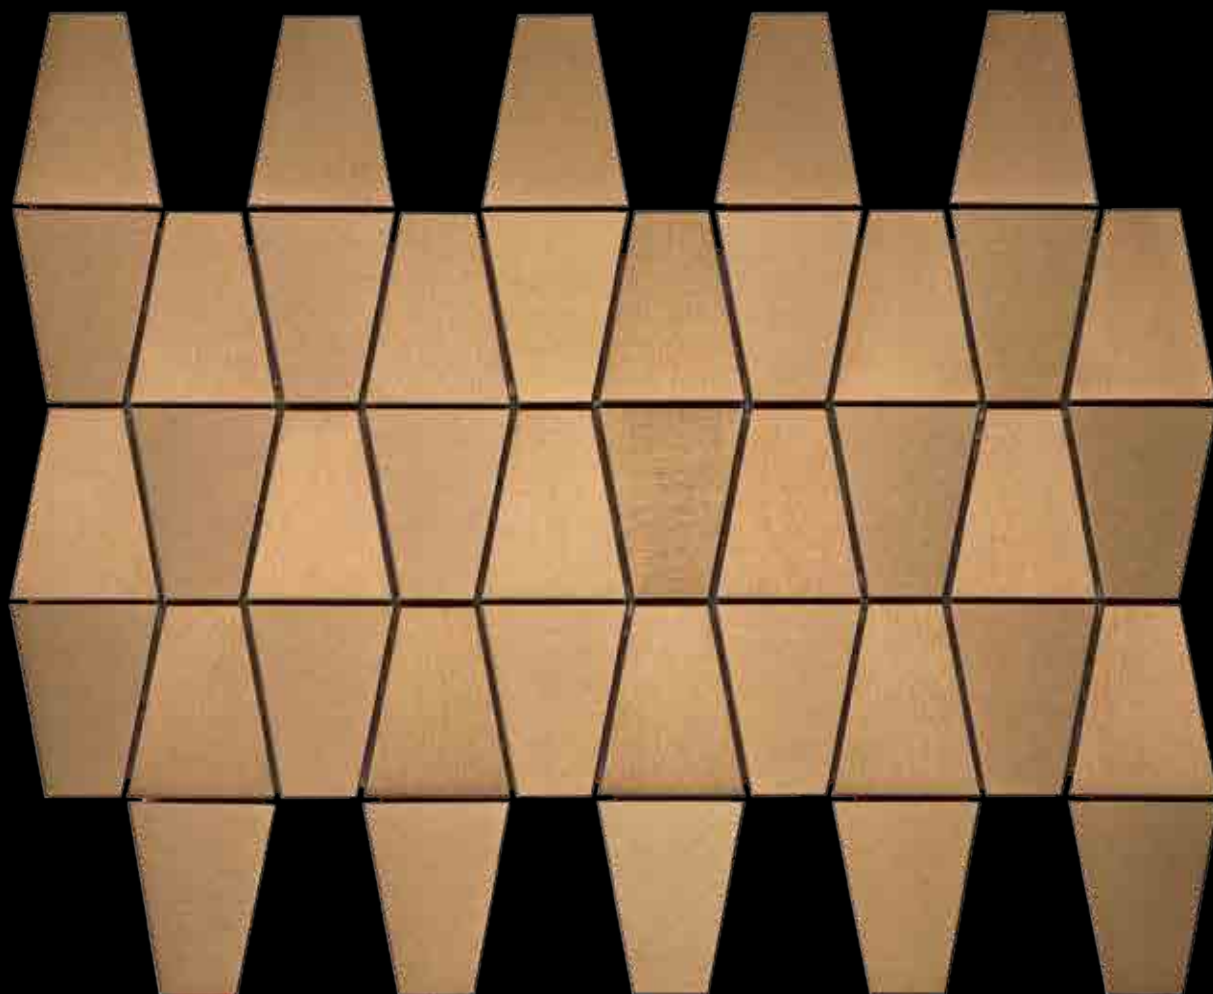

# Neelnox

Code V-12.1  
Finish Matt & Polished  
Color Gold & Stainless Steel  
Thickness 1/4" , 5mm

Mosaic size      Length      Width  
11.73 in x    10.04 in  
298mm x    255mm

Unit Size      Length      Width  
2.28 in x    3.9 in  
58mm x    99mm