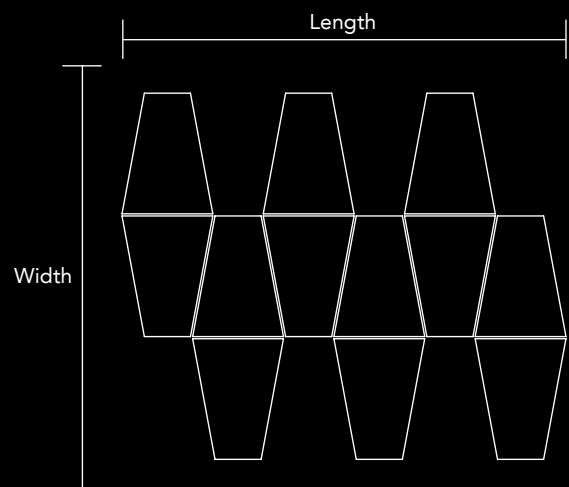

Neelnox

Code V-14.6
Finish Matt
Color Black
Thickness 1/4" , 5mm

Mosaic size   Length   Width
10.67 in x   8.82 in
271mm x   224mm

Unit Size   Length   Width
2.17 in x   5.85 in
55mm x   148.7mm