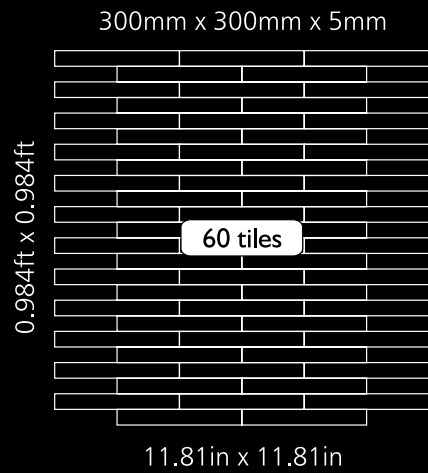

# Neelnox

Code	Z-30 (Tim)
Finish	Matt Polished
Thickness	1/4" , 5mm
Mosaic size	11.81 in x 11.81 in 300mm x 300mm
Unit Size	1 in x 1 in 25mm x 25mm

300mm x 300mm x 5mm

11.81in x 11.81in

Code	Z-37
Finish	Matt
Thickness	1/4" , 5mm
Mosaic size	11.81 in x 11.81 in 300mm x 300mm
Unit Size	4 in x 1/2 in 102mm x 13mm