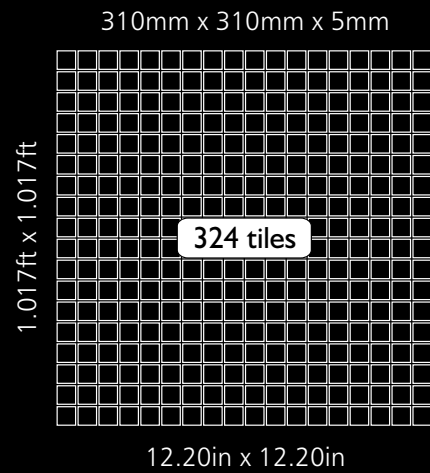

COLLECTION TITANIUM