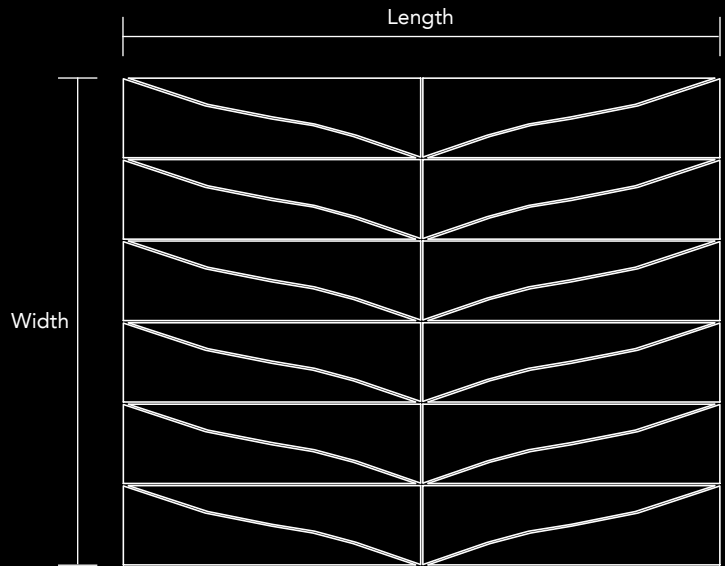

Code V-6.3
Finish Matt
Color Gold
Thickness 1/4" , 5mm

Mosaic size   Length   Width
14.65 in x 11.97 in
372mm x 304mm

Unit Size   Length   Width
7.28 in x 1.97 in
185mm x 50mm