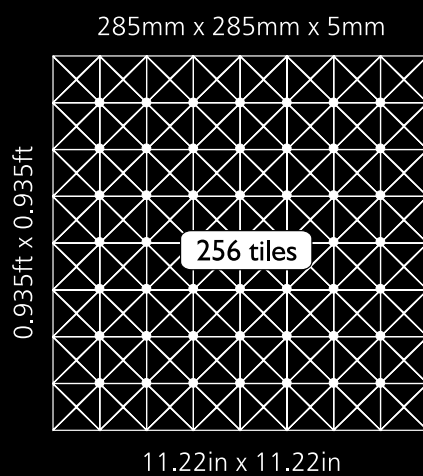

# Neelnox

Code	Z-12
Finish	Textured
Thickness	1/4" , 5mm
Mosaic size	11.81 in x 11.81 in 300mm x 300mm
Unit Size	1 in x 1 in 25mm x 25mm

300mm x 300mm x 5mm

Code	Z-15
Finish	Textured
Thickness	1/4" , 5mm
Mosaic size	11.22 in x 11.22 in 285mm x 285mm
Unit Size	1.25 in x 0.68 in 32mm x 17mm