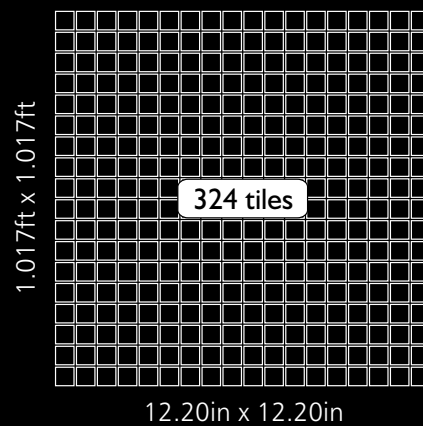

Code Z-50
Finish Matt
Color Rose Gold
Thickness 1/4" , 5mm

Mosaic size 12.20 in x 12.20 in
310mm x 310mm

Unit Size 0.59 in x 0.59 in
15mm x 15mm

310mm x 310mm x 5mm