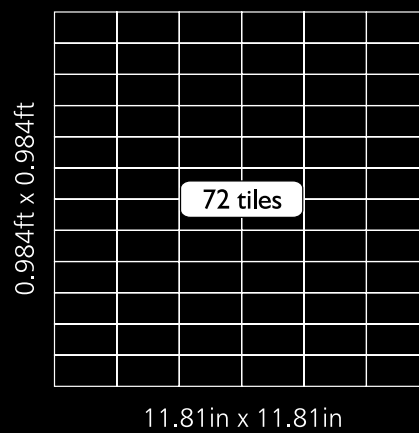

Code	B-3
Finish	Matt
Thickness	1/4" , 5mm
Mosaic size	11.81 in x 11.81 in 300mm x 300mm
Unit Size	2 in x 1 in 50mm x 25mm

300mm x 300mm x 5mm