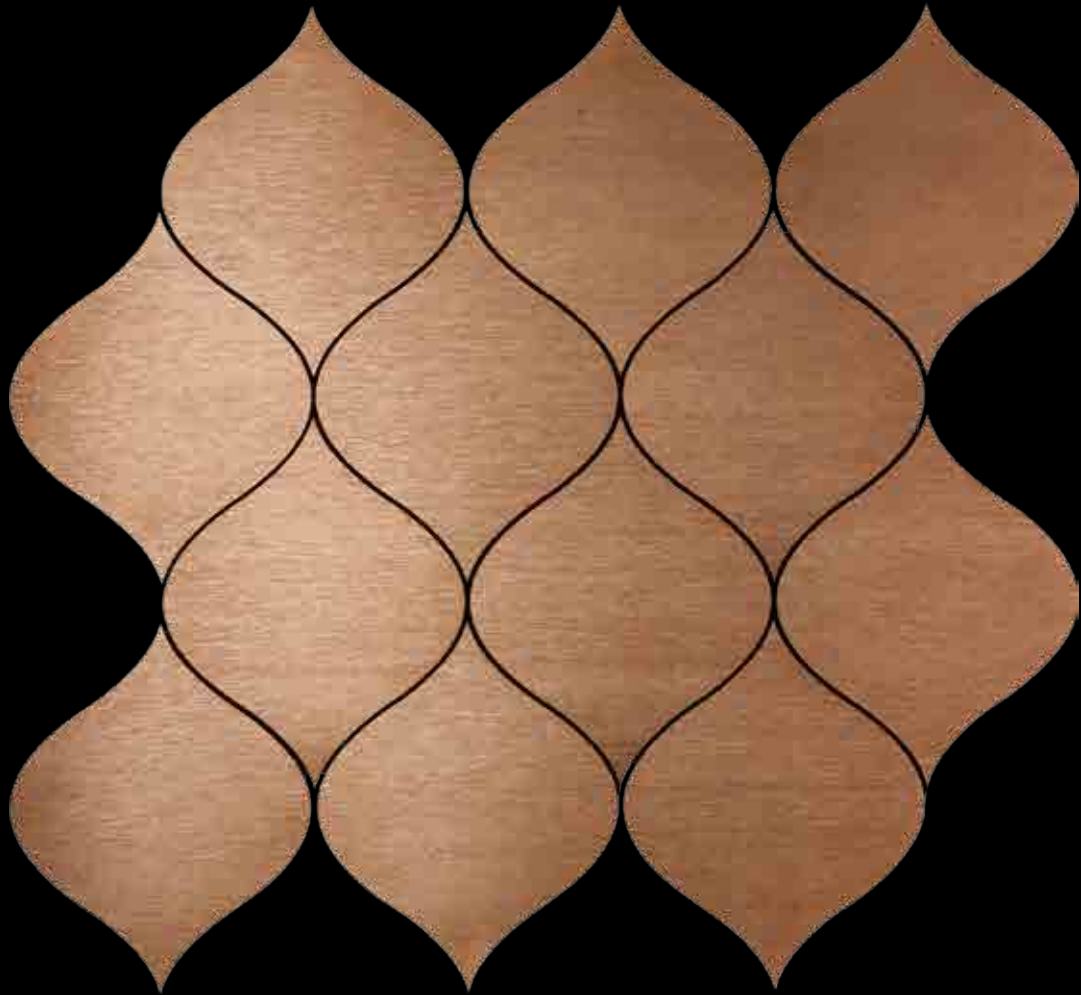

Code V-2.1  
 Finish Matt  
 Color Rose Gold  
 Thickness 1/4" , 5mm

Mosaic size      Length      Width  
 16.65 in x 12.52 in  
 423mm x 318mm

Unit Size      Length      Width  
 3.66 in x 4.57 in  
 93mm x 116mm