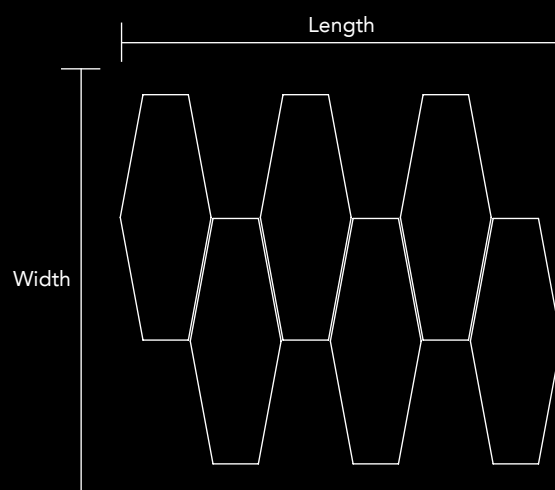

Code V-13.3
Finish Matt
Color Gold
Thickness 1/4" , 5mm

Mosaic size   Length   Width
10.79 in x 9.06 in
274mm x 230mm

Unit Size   Length   Width
2.2 in x 6 in
56mm x 152mm