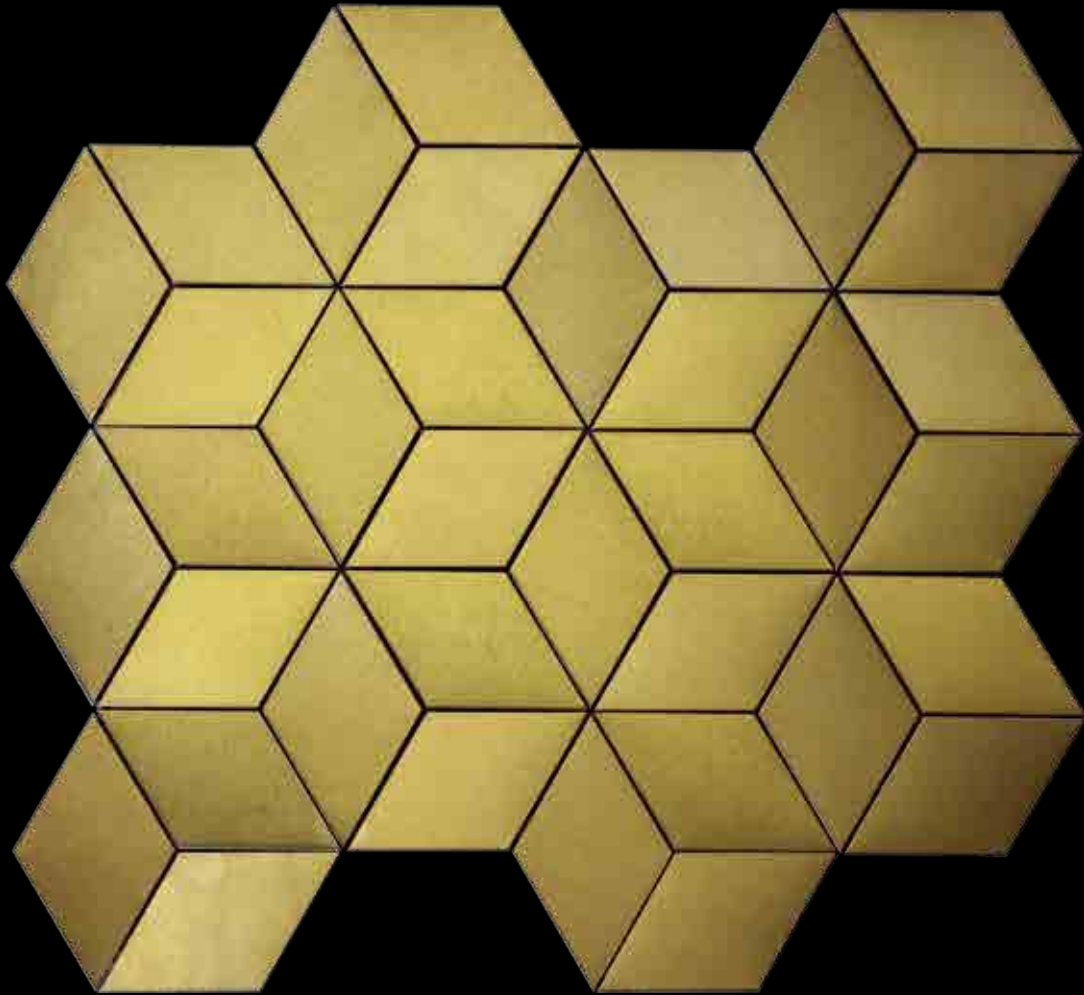

Neelnox

Code V-10.3
Finish Matt
Color Gold
Thickness 1/4" , 5mm

Mosaic size   Length   Width
11.54 in x 10.74 in
293mm x 237mm

Unit Size   Length   Width
3.5 in x 3 in
89mm x 77mm