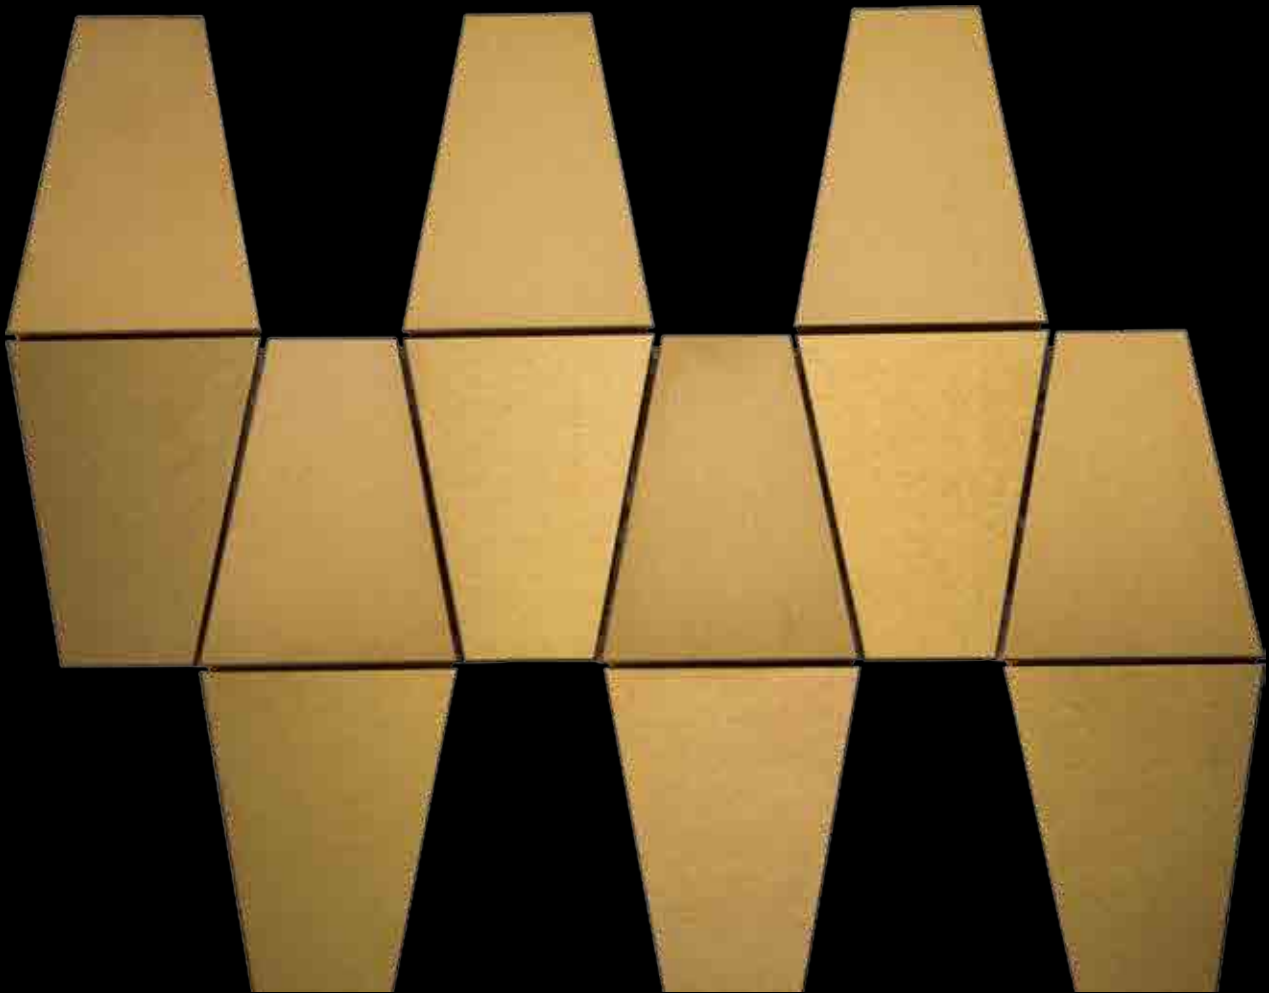

Code V-14.5
Finish Matt
Color Gold
Thickness 1/4" , 5mm

Mosaic size   Length   Width
10.67 in x 8.82 in
271mm x 224mm

Unit Size   Length   Width
2.17 in x 5.85 in
55mm x 148.7mm