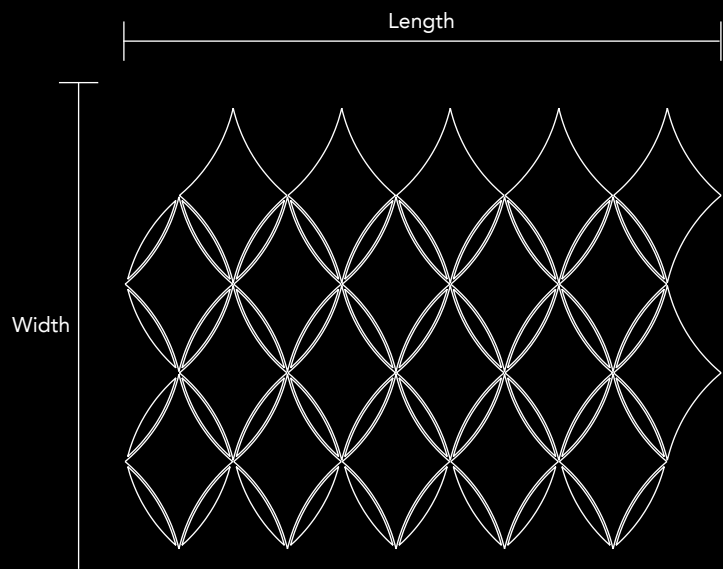

Code V-8.4
Finish Matt
Color Stainless Steel
Thickness 1/4" , 5mm

Mosaic size   Length   Width
11.50 in x 8.46 in
292mm x 215mm

Unit Size   Length   Width
2.09 in x 3.35 in
53mm x 85mm