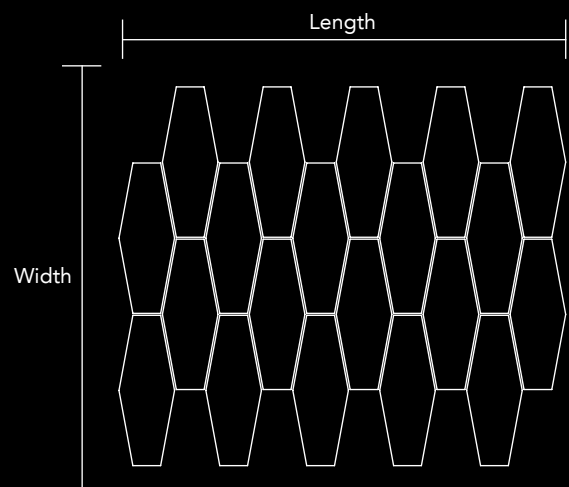

Neelnox

Code V-11.1
Finish Matt
Color Rose Gold
Thickness 1/4" , 5mm

Mosaic size   Length   Width
11.81 in x   10.08 in
300mm x   256mm

Unit Size   Length   Width
1.48 in x   4 in
38mm x   102mm