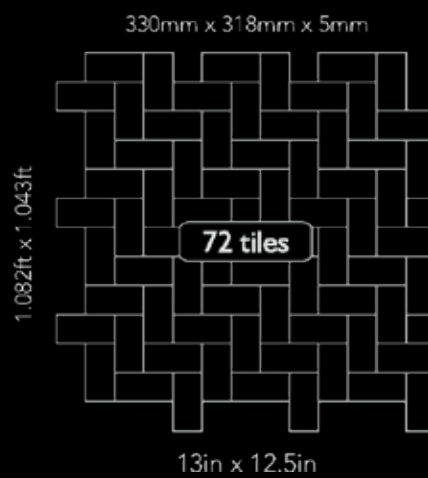

# Neelnox

Code	Z-8-BRICK
Finish	Textured
Thickness	1/4" , 5mm
Mosaic size	11.81 in x 11.81 in 300mm x 300mm
Unit Size	2 in x 1 in 50mm x 25mm

Code	Z-11
Finish	Textured
Thickness	1/4" , 5mm
Mosaic size	13 in x 12.5 in 330mm x 318mm
Unit Size	2 in x 1 in 50mm x 25mm