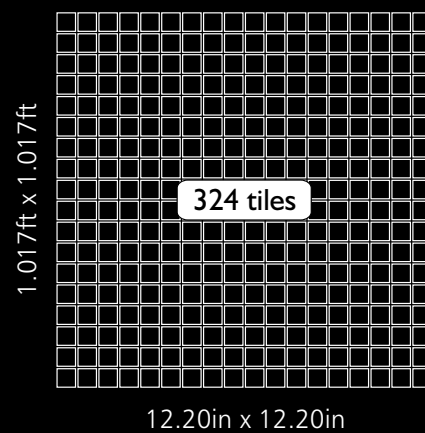

# Neelnox

Code Z-32  
Finish Matt  
Color Gold  
Thickness 1/4" , 5mm

Mosaic size 12.20 in x 12.20 in  
310mm x 310mm

Unit Size 0.59 in x 0.59 in  
15mm x 15mm

310mm x 310mm x 5mm

Code	Z-33
Finish	Matt
Color	Bronze
Thickness	1/4" , 5mm
Mosaic size	12.20 in x 12.20 in 310mm x 310mm
Unit Size	0.59 in x 0.59 in 15mm x 15mm