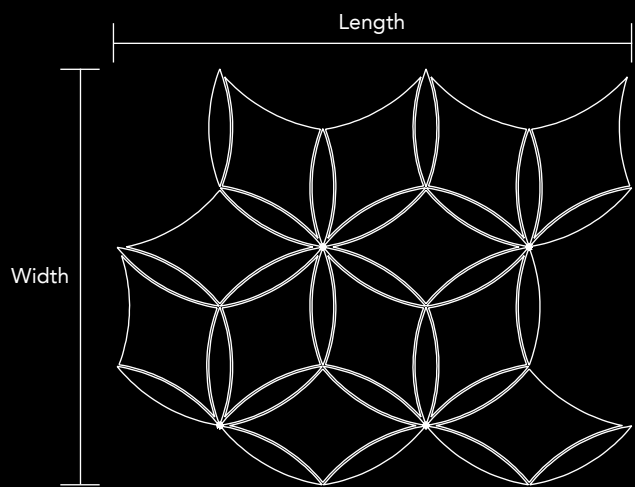

Neelnox

Code V-4.2
Finish Matt
Color Stainless Steel
Thickness 1/4" , 5mm

Mosaic size   Length   Width
12.76 in x 10.31 in
324mm x 264mm

Unit Size   Length   Width
5.08 in x 5.87 in
129mm x 149mm