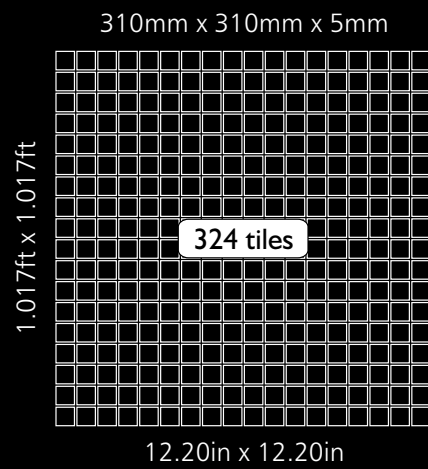

Neelnox

Code	Z-42
Finish	Matt
Color	Black & Bronze
Thickness	1/4" , 5mm
Mosaic size	12.20 in x 12.20 in 310mm x 310mm
Unit Size	0.59 in x 0.59 in 15mm x 15mm