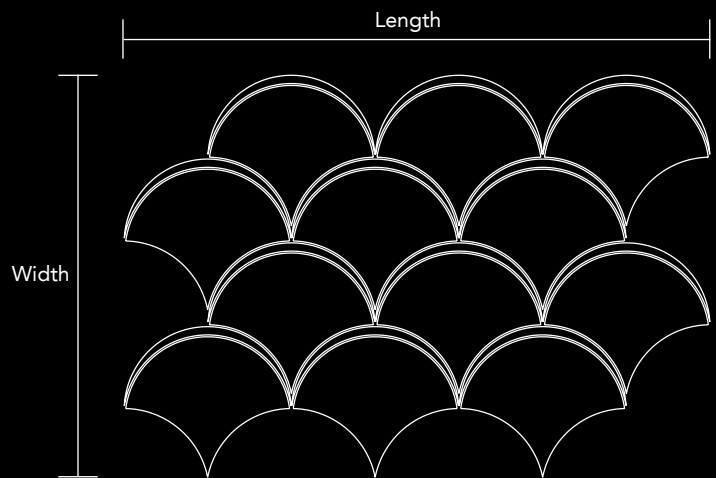

# COLLEZIONE VENICE

COLLEZIONE VENICE

Code	V-1.1	
Finish	Matt	
Color	Rose Gold	
Thickness	1/4" , 5mm	
Mosaic size	Length	Width
	13.94 in x	9.61 in
	354mm x	244mm
Unit Size	Length	Width
	3.98 in x	3.58 in
	101mm x	91mm