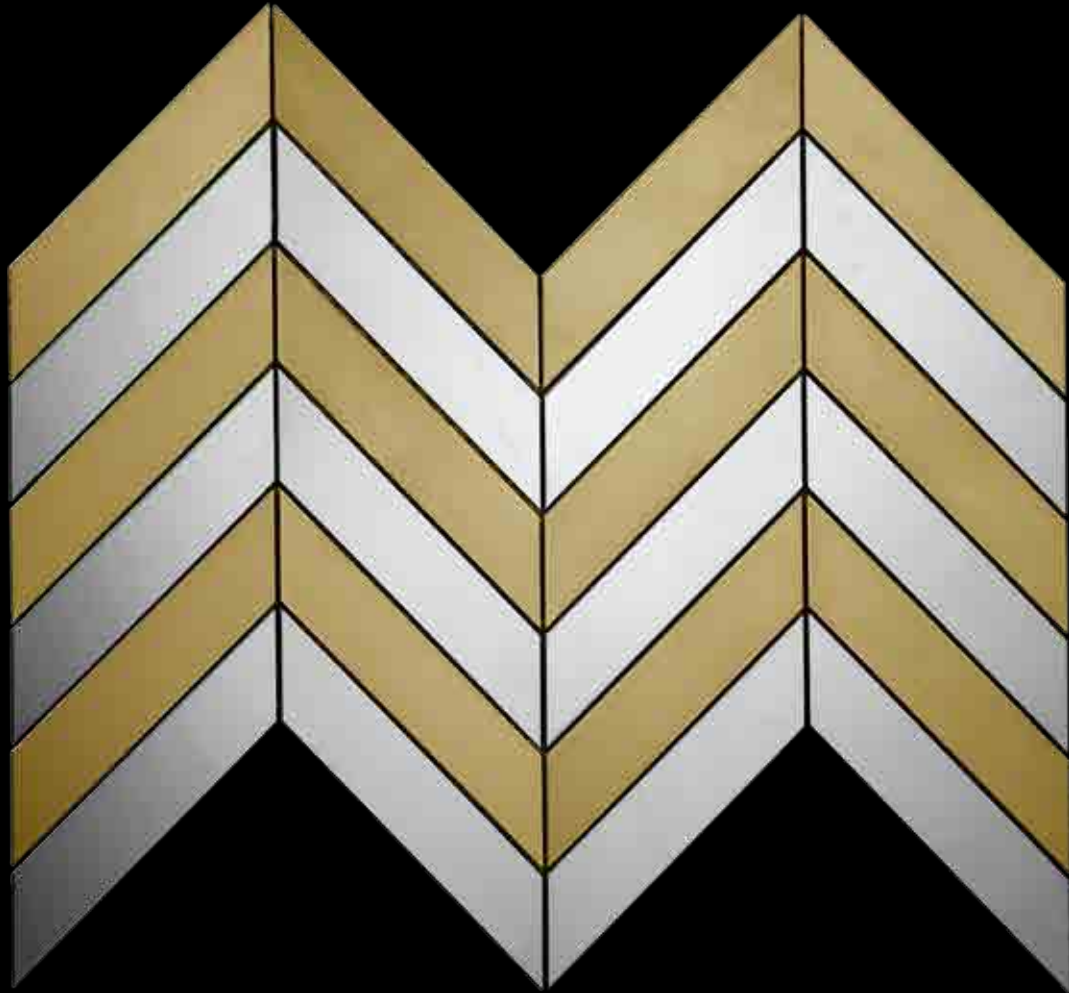

Code V-9.1
Finish Matt & Polished
Color Stainless Steel & Gold
Thickness 1/4" , 5mm

Mosaic size Length Width
11.81 in x 10.71 in
300mm x 272mm

Unit Size Length Width
5.91 in x 4.17 in
150mm x 106mm

COLLEZIONE VENICE