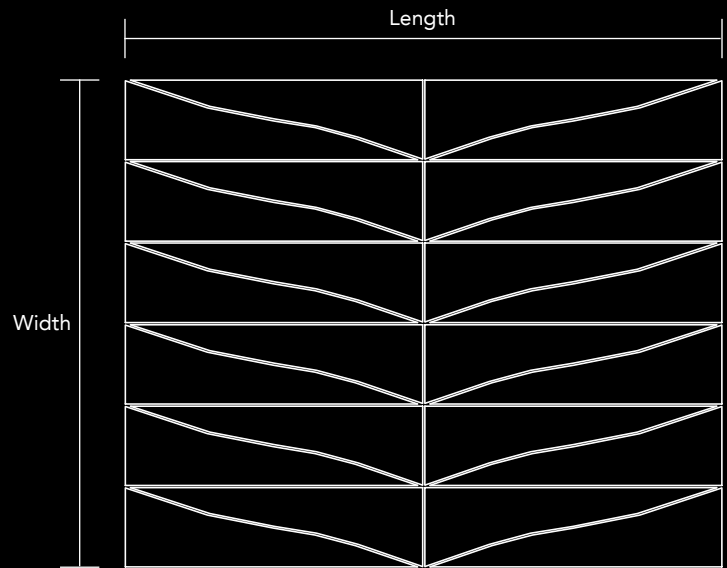

Code V-6.1
Finish Matt
Color Rose Gold
Thickness 1/4" , 5mm

Mosaic size   Length   Width
14.65 in x 11.97 in
372mm x 304mm

Unit Size   Length   Width
7.28 in x 1.97 in
185mm x 50mm