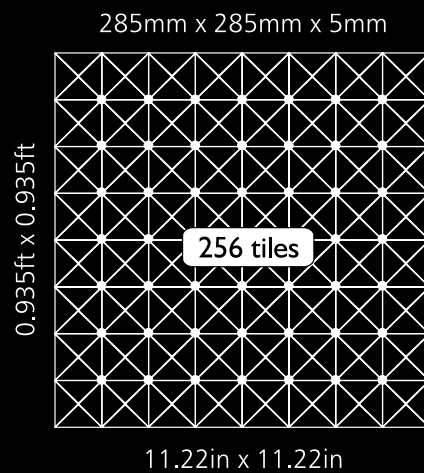

Neelnox

Code	Z-15X
Finish	Textured Studded with authentic crystals
Thickness	1/4" , 5mm
Mosaic size	11.22 in x 11.22 in 285mm x 285mm
Unit Size	1.25 in x 0.68 in 32mm x 17mm