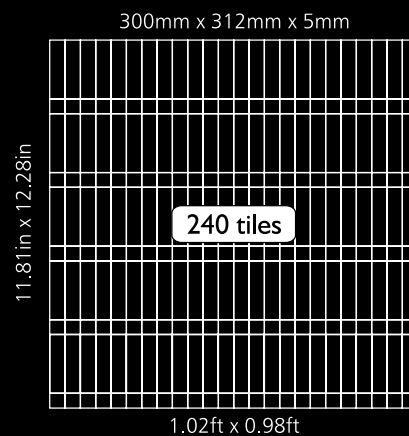

Neelnox

Code	Z-17
Finish	Textured Polished
Thickness	1/4" , 5mm
Mosaic size	11.81 in x 12.28 in 300mm x 312mm
Unit Size	2 in x 1/2 in 1/2 in x 1/2 in 50mm x 13mm 13mm x 13mm

Also available in Matt and Textured finish:
Code L-17