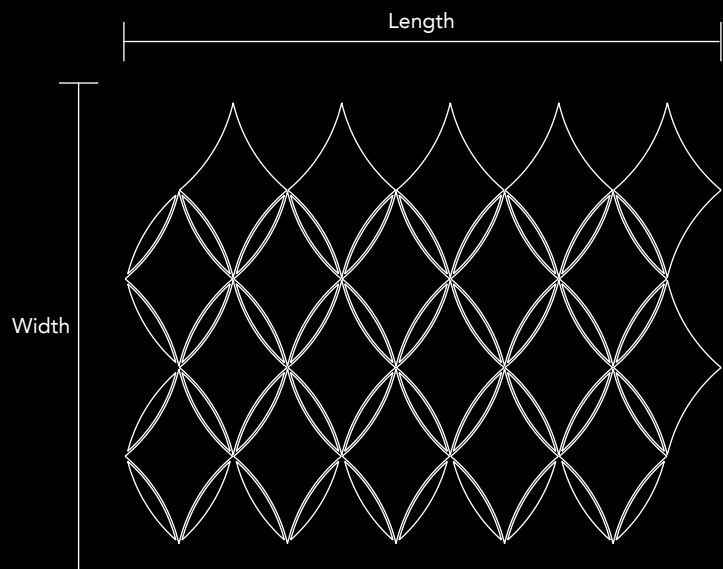

Neelnox

Code V-8.2
Finish Matt
Color Stainless Steel
Thickness 1/4" , 5mm

Mosaic size   Length   Width
11.50 in x 8.46 in
292mm x 215mm

Unit Size   Length   Width
2.09 in x 3.35 in
53mm x 85mm