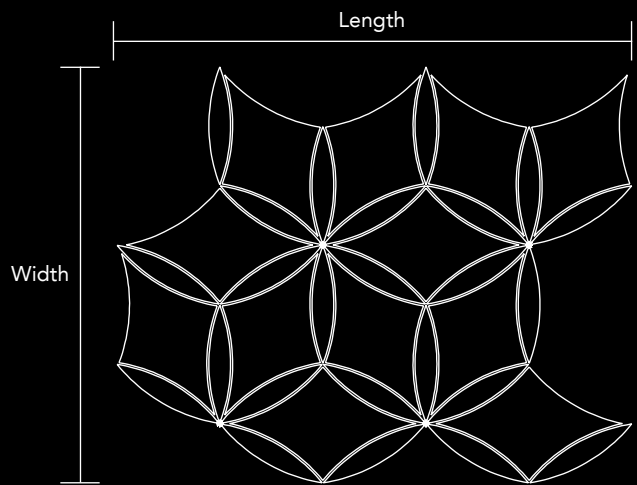

Code V-4.1  
 Finish Matt  
 Color Rose Gold  
 Thickness 1/4" , 5mm

Mosaic size      Length      Width  
 12.76 in x 10.31 in  
 324mm x 264mm

Unit Size      Length      Width  
 5.08 in x 5.87 in  
 129mm x 149mm