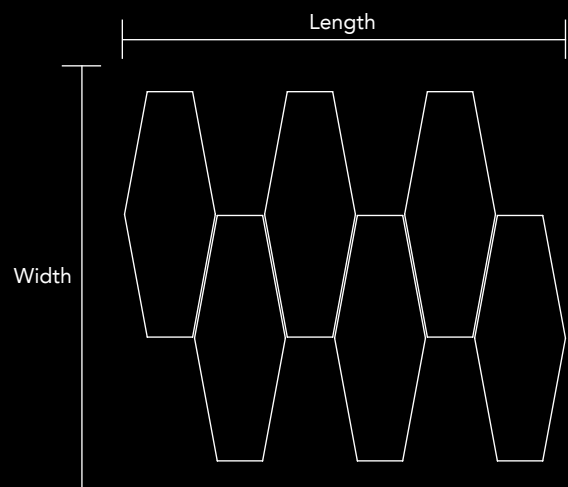

Neelnox

Code V-13.4
Finish Matt
Color Black
Thickness 1/4" , 5mm

Mosaic size   Length   Width
10.79 in x   9.06 in
274mm x   230mm

Unit Size   Length   Width
2.2 in x   6 in
56mm x   152mm