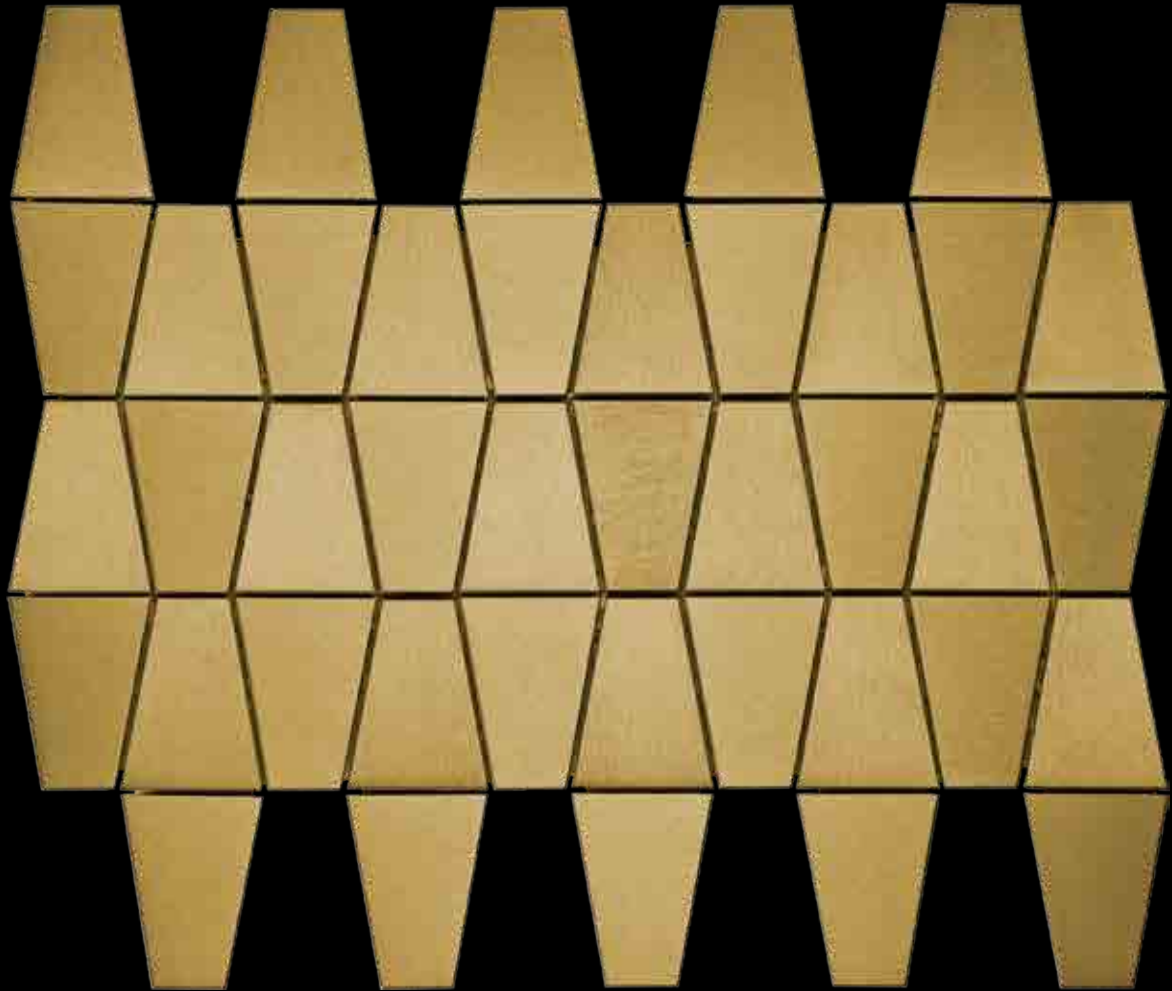

# Neelnox

Code V-12.3  
Finish Matt  
Color Stainless Steel  
Thickness 1/4" , 5mm

Mosaic size      Length      Width  
11.73 in x 10.04 in  
298mm x 255mm

Unit Size      Length      Width  
2.28 in x 3.9 in  
58mm x 99mm