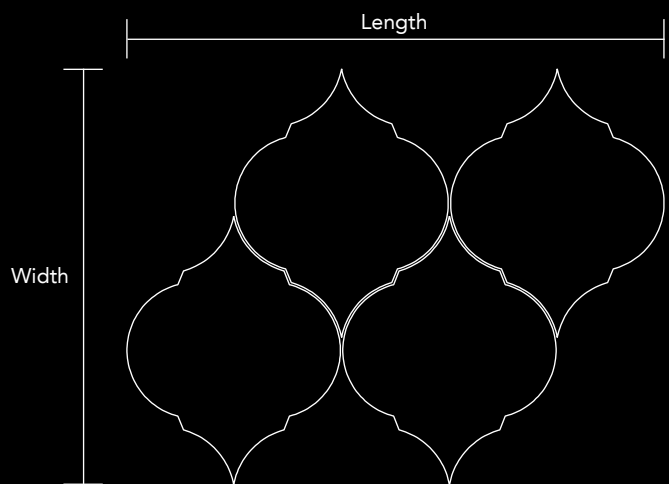

Neelnox

Code V-3.4
Finish Matt
Color Black
Thickness 1/4" , 5mm

Mosaic size   Length   Width
11.57 in x 8.94 in
294mm x 227mm

Unit Size   Length   Width
4.61 in x 5.79 in
117mm x 151mm