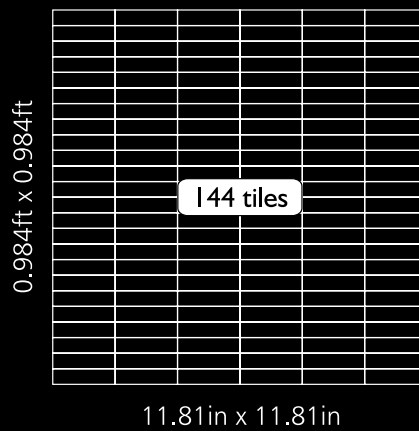

Code	Z-23
Finish	Polished
Thickness	1/4" , 5mm
Mosaic size	11.81 in x 11.81 in 300mm x 300mm
Unit Size	2 in x 1/2 in 50mm x 13mm

300mm x 300mm x 5mm