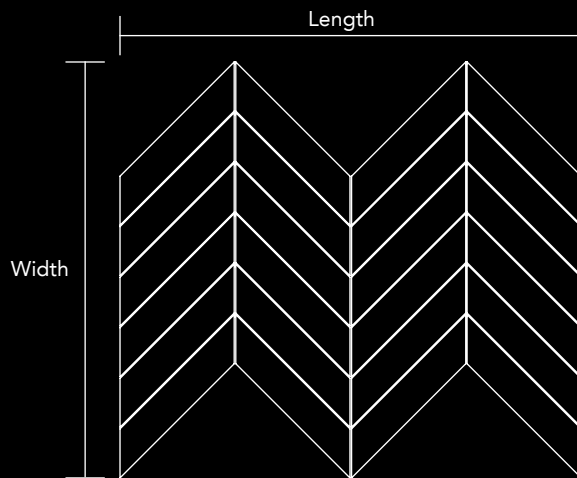

Code	V-9.2	
Finish	Matt & Polished	
Color	Stainless Steel	
Thickness	1/4" , 5mm	
Mosaic size	Length	Width
	11.81 in x	10.71 in
	300mm x	272mm
Unit Size	Length	Width
	5.91 in x	4.17 in
	150mm x	106mm