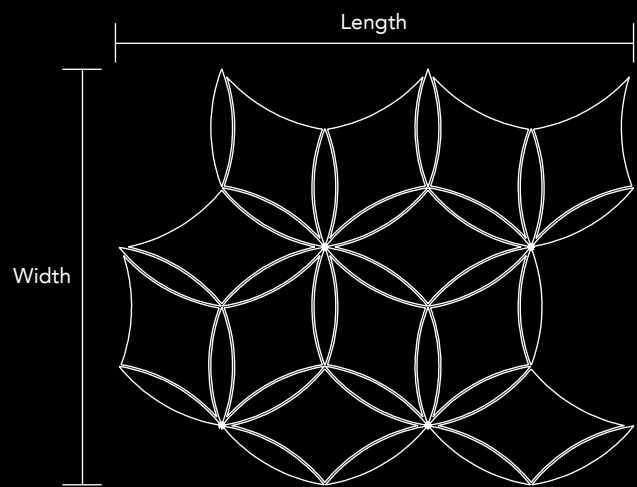

Neelnox

Code V-4.4
Finish Matt
Color Black
Thickness 1/4" , 5mm

Mosaic size   Length   Width
12.76 in x 10.31 in
324mm x 264mm

Unit Size   Length   Width
5.08 in x 5.87 in
129mm x 149mm