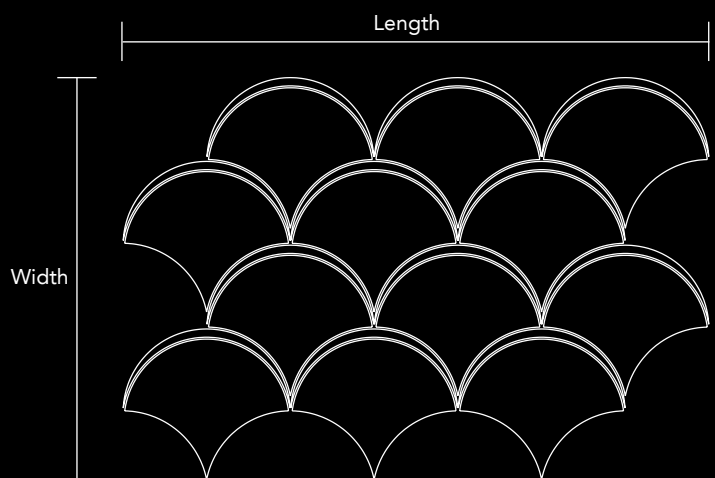

Code V-1.4
Finish Matt
Color Black
Thickness 1/4" , 5mm

Mosaic size   Length   Width
13.94 in x 9.61 in
354mm x 244mm

Unit Size   Length   Width
3.98 in x 3.58 in
101mm x 91mm