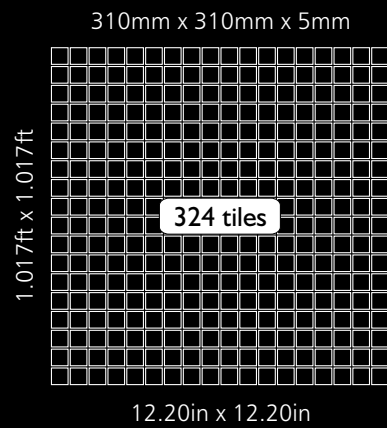

# Neelnox

Code Z-32  
Finish Matt  
Color Gold  
Thickness 1/4" , 5mm

Mosaic size 12.20 in x 12.20 in  
310mm x 310mm

Unit Size 0.59 in x 0.59 in  
15mm x 15mm

310mm x 310mm x 5mm

Code	Z-33
Finish	Matt
Color	Bronze
Thickness	1/4" , 5mm
Mosaic size	12.20 in x 12.20 in 310mm x 310mm
Unit Size	0.59 in x 0.59 in 15mm x 15mm