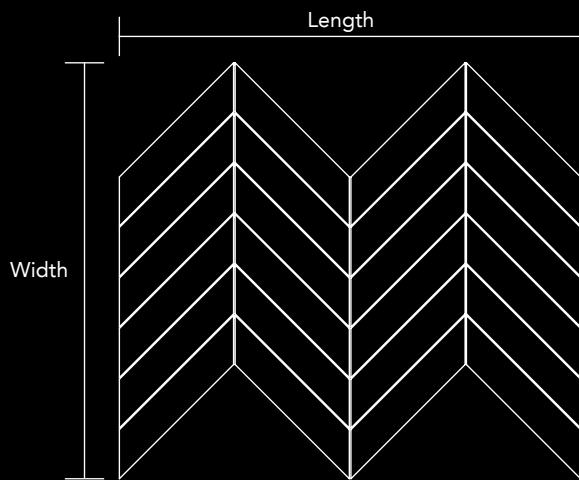

Code	V-9.7	
Finish	Matt	
Color	Black	
Thickness	1/4" , 5mm	
Mosaic size	Length	Width
	11.81 in x	10.71 in
	300mm x	272mm
Unit Size	Length	Width
	5.91 in x	4.17 in
	150mm x	106mm