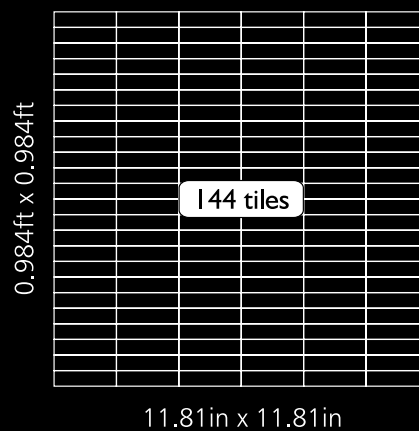

Code	Z-24
Finish	Textured
Thickness	1/4" , 5mm
Mosaic size	11.81 in x 11.81 in 300mm x 300mm
Unit Size	2 in x 1/2 in 50mm x 13mm

300mm x 300mm x 5mm