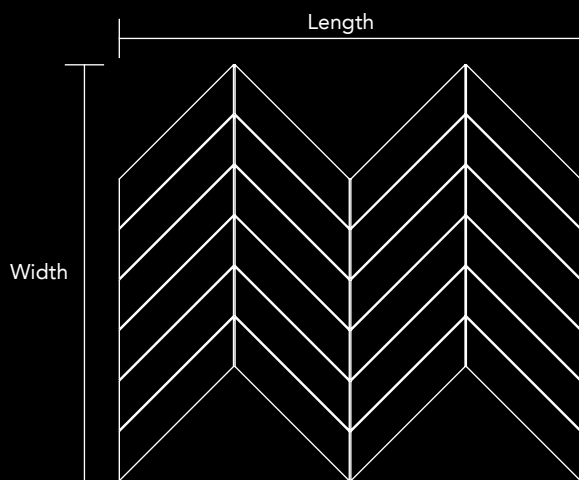

Code V-9.6
Finish Matt
Color Gold
Thickness 1/4" , 5mm

Mosaic size   Length   Width
11.81 in x 10.71 in
300mm x 272mm

Unit Size   Length   Width
5.91 in x 4.17 in
150mm x 106mm