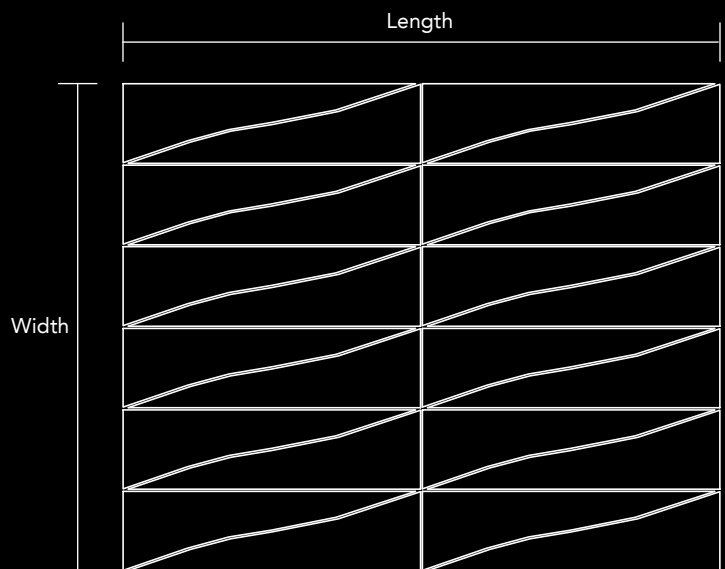

Code V-5.4
Finish Matt
Color Black
Thickness 1/4" , 5mm

Mosaic size   Length   Width
14.65 in x 11.97 in
372mm x 304mm

Unit Size   Length   Width
7.28 in x 1.97 in
185mm x 50mm