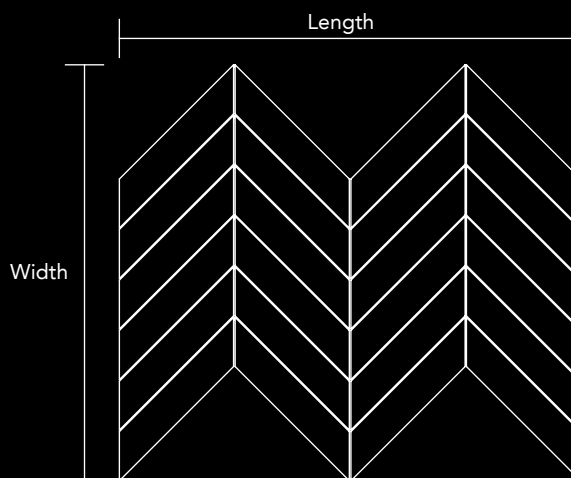

Code	V-9.5	
Finish	Matt	
Color	Stainless Steel	
Thickness	1/4" , 5mm	
Mosaic size	Length	Width
	11.81 in x	10.71 in
	300mm x	272mm
Unit Size	Length	Width
	5.19 in x	4.17 in
	150mm x	106mm