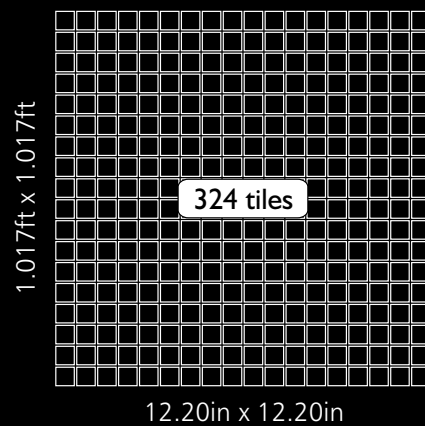

Code Z-40
Finish Matt
Color Black & Gold
Thickness 1/4" , 5mm

Mosaic size 12.20 in x 12.20 in
310mm x 310mm

Unit Size 0.59 in x 0.59 in
15mm x 15mm

310mm x 310mm x 5mm