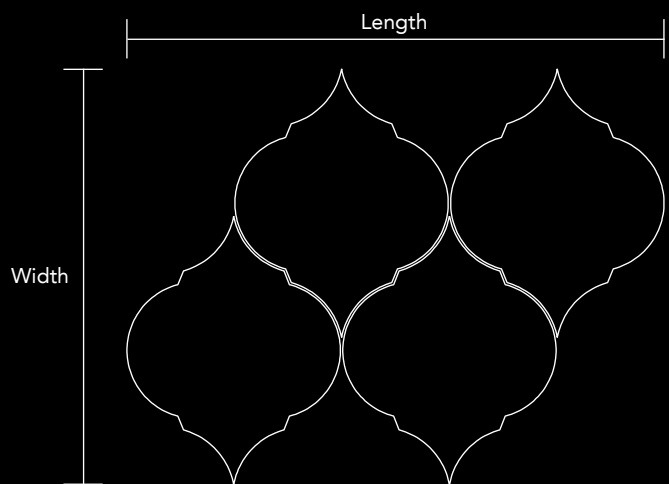

Neelnox

Code V-3.2
Finish Matt
Color Stainless Steel
Thickness 1/4" , 5mm

Mosaic size   Length   Width
11.57 in x 8.94 in
294mm x 227mm

Unit Size   Length   Width
4.61 in x 5.79 in
117mm x 151mm