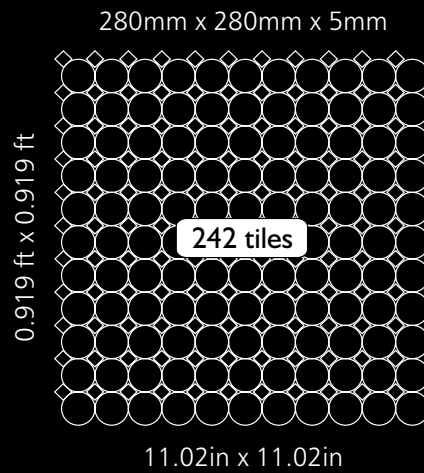

Code	Z-7
Finish	Polished Textured
Thickness	1/4" , 5mm
Mosaic size	11.02 in x 11.02 in 280mm x 280mm
Unit Size	1 in x 1 in 0.41 in x 0.41 in 25mm x 25mm 10mm x 10mm

Also available in Matt and Textured finish:
Code L-7