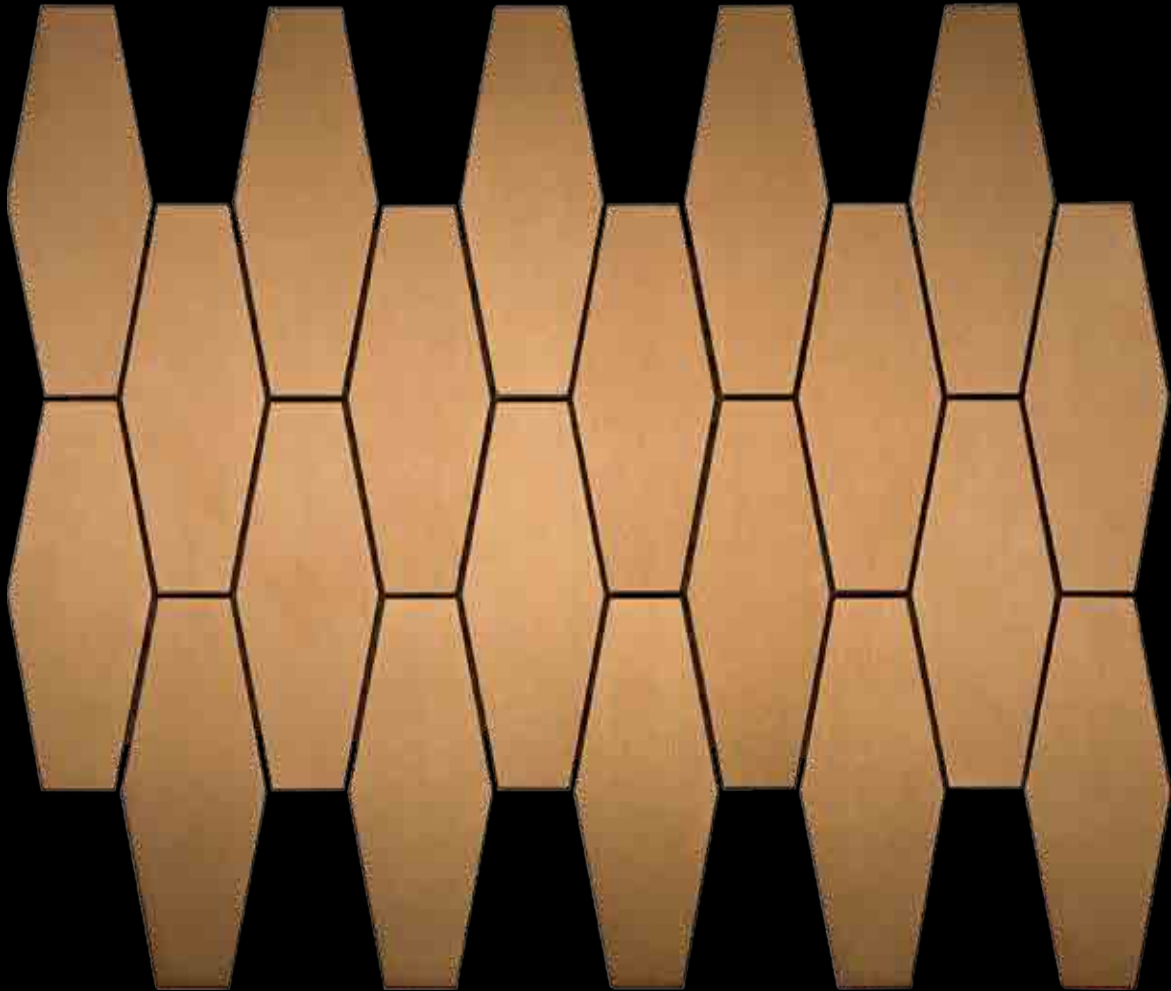

Neelnox

Code V-11.1
Finish Matt
Color Rose Gold
Thickness 1/4" , 5mm

Mosaic size   Length   Width
11.81 in x   10.08 in
300mm x   256mm

Unit Size   Length   Width
1.48 in x   4 in
38mm x   102mm