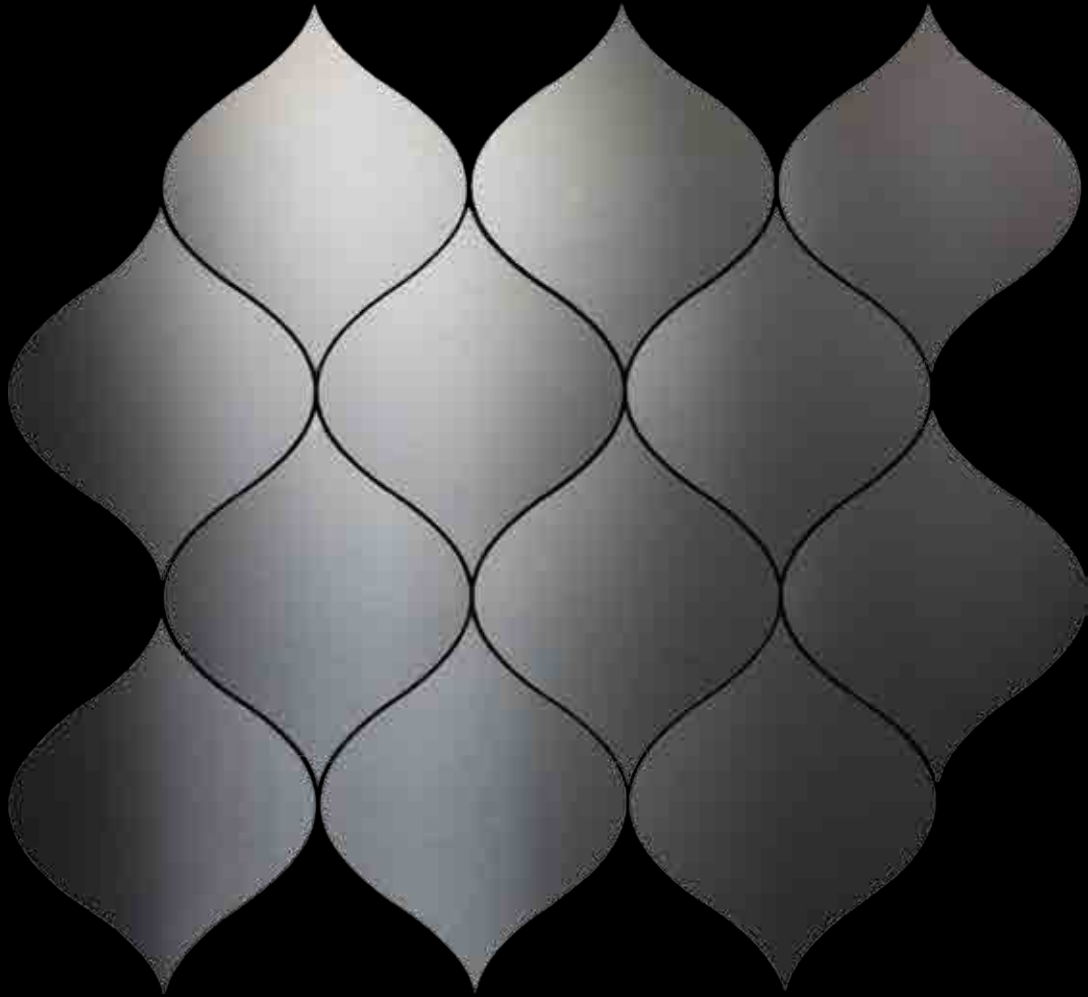

Neelnox

Code V-2.2
Finish Matt
Color Stainless Steel
Thickness 1/4" , 5mm

Mosaic size   Length   Width
16.65 in x 12.52 in
423mm x 318mm

Unit Size   Length   Width
3.66 in x 4.57 in
93mm x 116mm