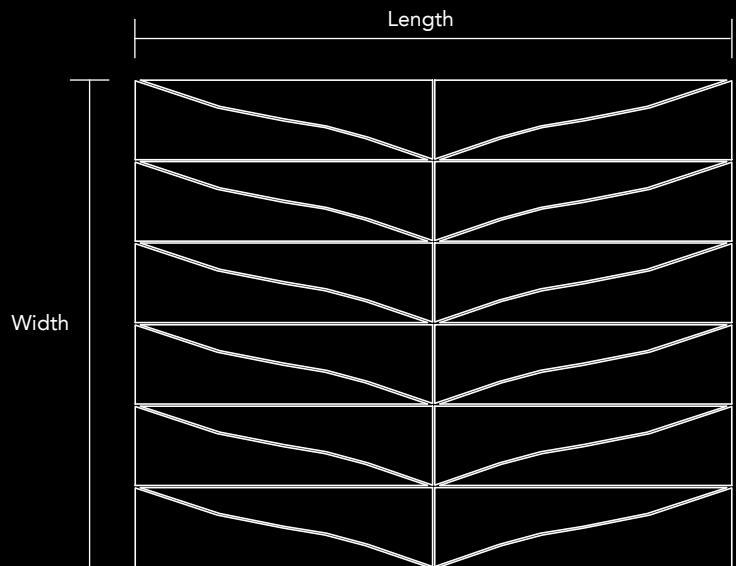

Code V-6.4
Finish Matt
Color Black
Thickness 1/4" , 5mm

Mosaic size   Length   Width
14.65 in x 11.97 in
372mm x 304mm

Unit Size   Length   Width
7.28 in x 1.97 in
185mm x 50mm