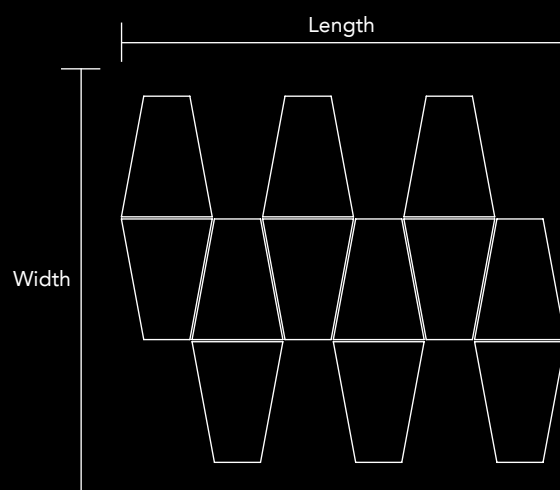

Code V-14.1
Finish Matt & Polished
Color Gold & Stainless Steel
Thickness 1/4" , 5mm

Mosaic size   Length   Width
10.67 in x 8.82 in
271mm x 224mm

Unit Size   Length   Width
10.67 in x 8.82 in
271mm x 224mm