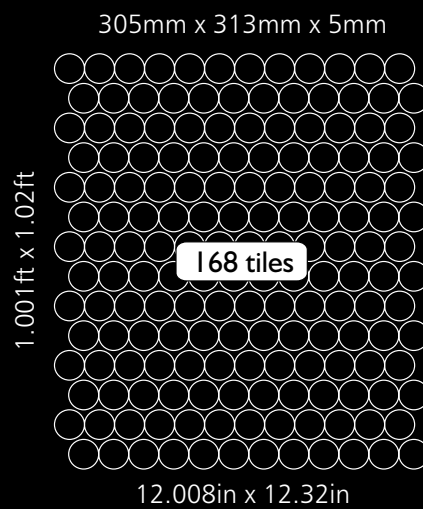

Neelnox

Code	D-1
Finish	Matt
Thickness	1/4" , 5mm
Mosaic size	12 in x 12.32 in 305mm x 313mm
Unit Size	1 in x 1 in 25mm x 25mm