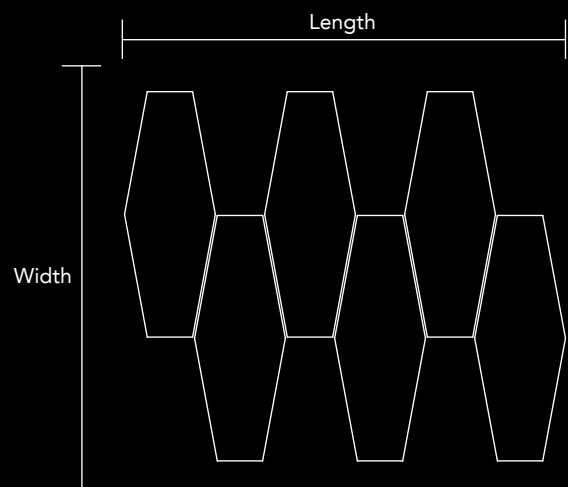

Neelnox

Code V-13.2
Finish Matt
Color Stainless Steel
Thickness 1/4" , 5mm

Mosaic size   Length   Width
10.79 in x   9.06 in
274mm x   230mm

Unit Size   Length   Width
2.2 in x   6 in
56mm x   152mm