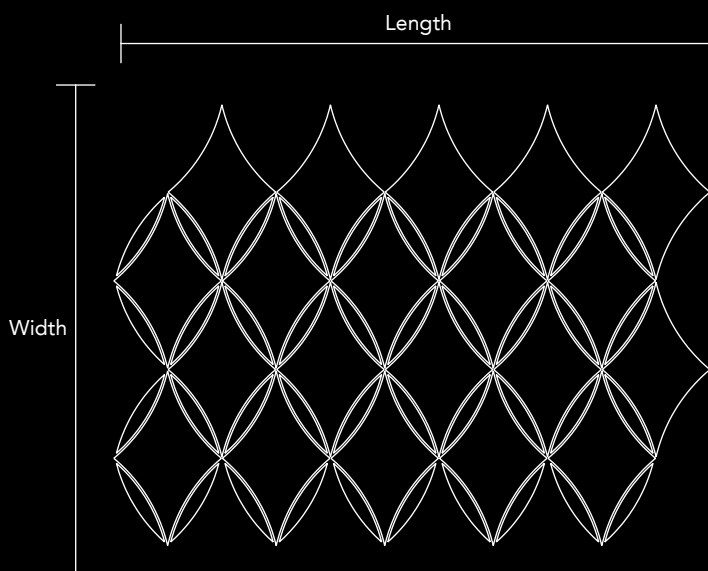

Mosaic size  
 Length 11.50 in x 8.46 in  
 292mm x 215mm

Unit Size  
 Length 2.09 in x 3.35 in  
 53mm x 85mm