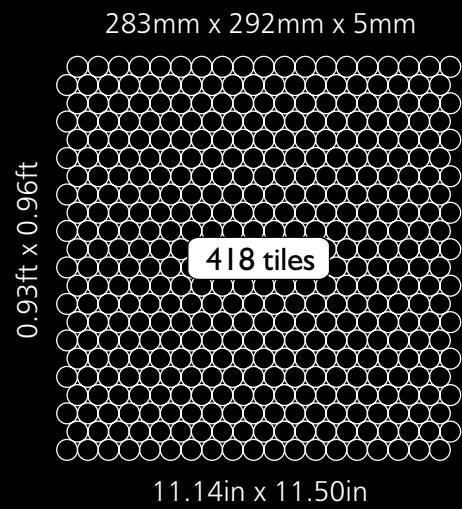

# Neelnox

Code	D-1
Finish	Matt
Thickness	1/4" , 5mm
Mosaic size	12 in x 12.32 in 305mm x 313mm
Unit Size	1 in x 1 in 25mm x 25mm

Code	D-2
Finish	Matt
Thickness	1/4" , 5mm
Mosaic size	11.14 in x 11.50 in 283mm x 292mm
Unit Size	0.59 in x 0.59 in 15mm x 15mm