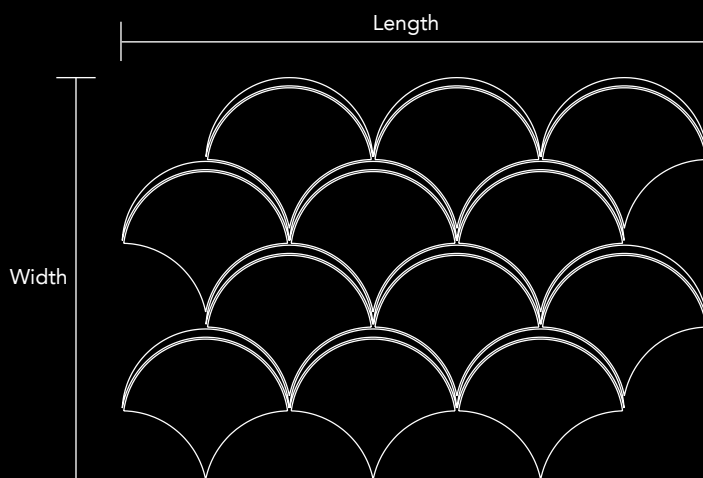

Code	V-1.3	
Finish	Matt	
Color	Gold	
Thickness	1/4" , 5mm	
Mosaic size	Length	Width
	13.94 in x	9.61 in
	354mm x	244mm
Unit Size	Length	Width
	3.98 in x	3.58 in
	101mm x	91mm