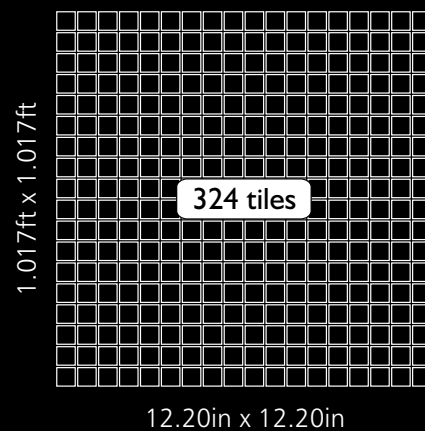

Code	Z-34
Finish	Matt
Color	Stainless Steel
Thickness	1/4" , 5mm
Mosaic size	12.20 in x 12.20 in 310mm x 310mm
Unit Size	0.59 in x 0.59 in 15mm x 15mm

310mm x 310mm x 5mm