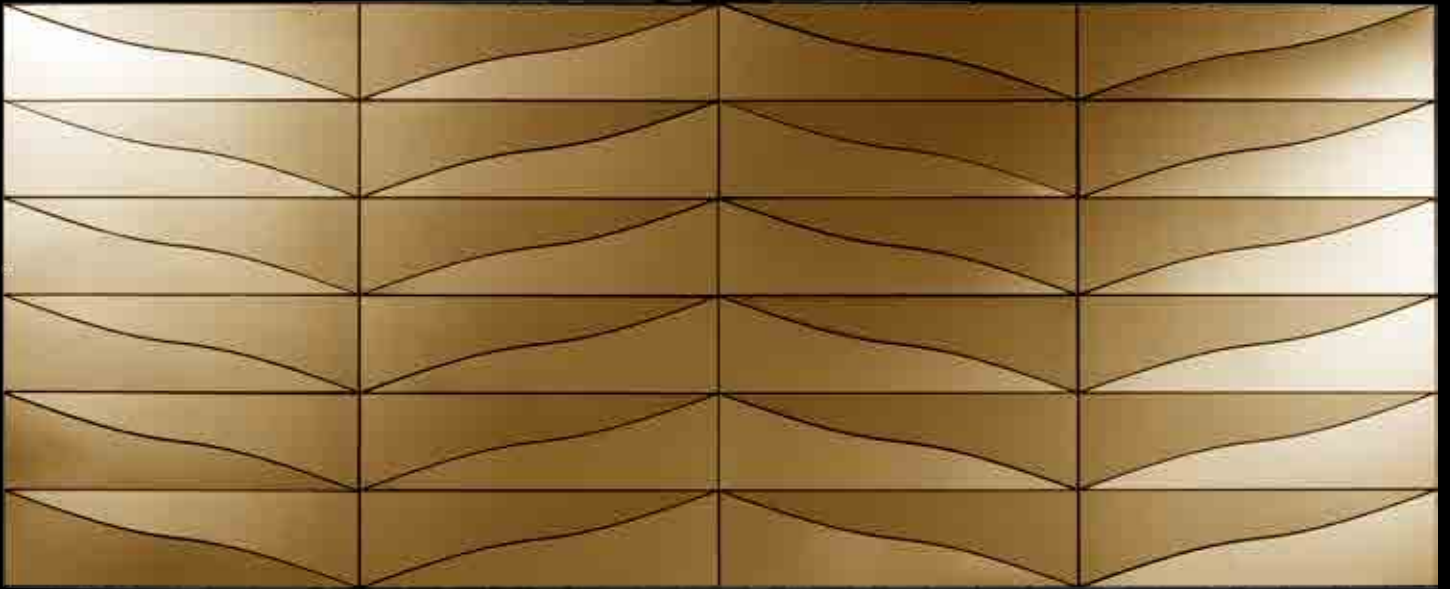

# Neelnox

Code V-6.2  
Finish Matt  
Color Stainless Steel  
Thickness 1/4" , 5mm

Mosaic size      Length      Width  
14.65 in x 11.97 in  
372mm x 304mm

Unit Size      Length      Width  
7.28 in x 1.97 in  
185mm x 50mm