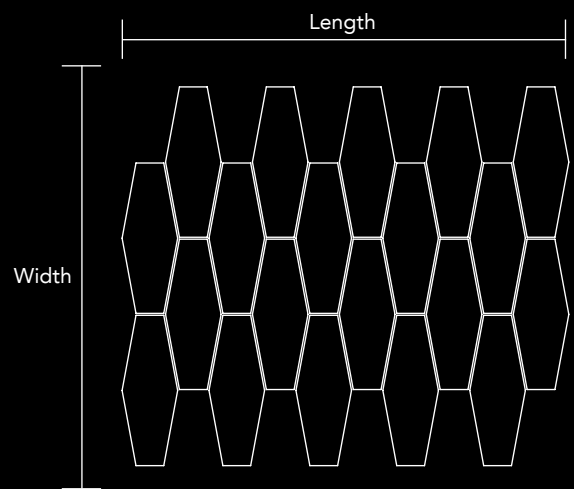

Code V-11.4
Finish Matt
Color Black
Thickness 1/4" , 5mm

Mosaic size   Length   Width
11.81 in x   10.08 in
300mm x   256mm

Unit Size   Length   Width
1.48 in x   4 in
38mm x   102mm