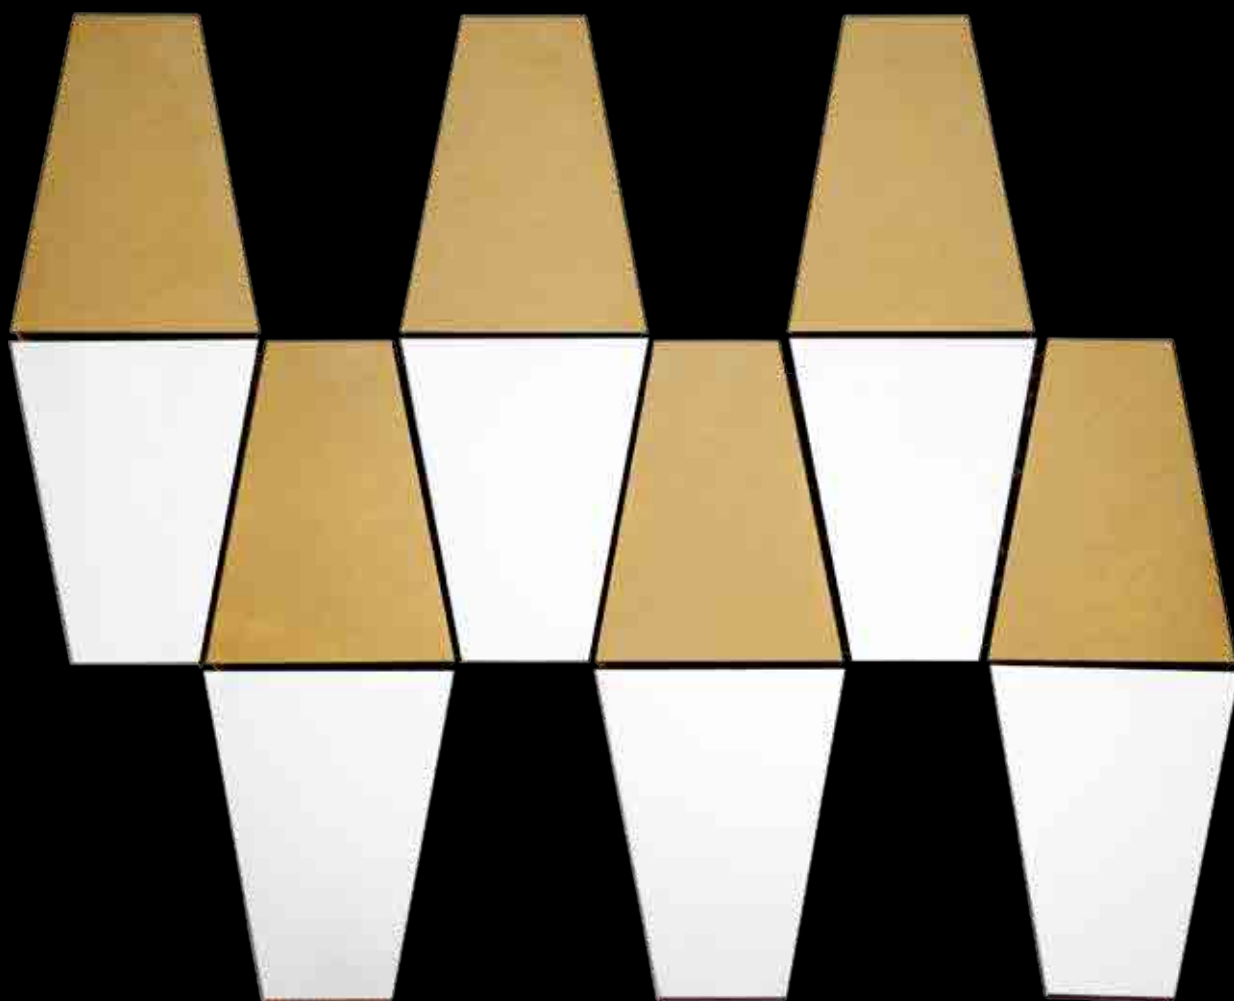

Code V-14.1  
 Finish Matt & Polished  
 Color Gold & Stainless Steel  
 Thickness 1/4" , 5mm

Mosaic size      Length      Width  
 10.67 in x 8.82 in  
 271mm x 224mm

Unit Size      Length      Width  
 10.67 in x 8.82 in  
 271mm x 224mm