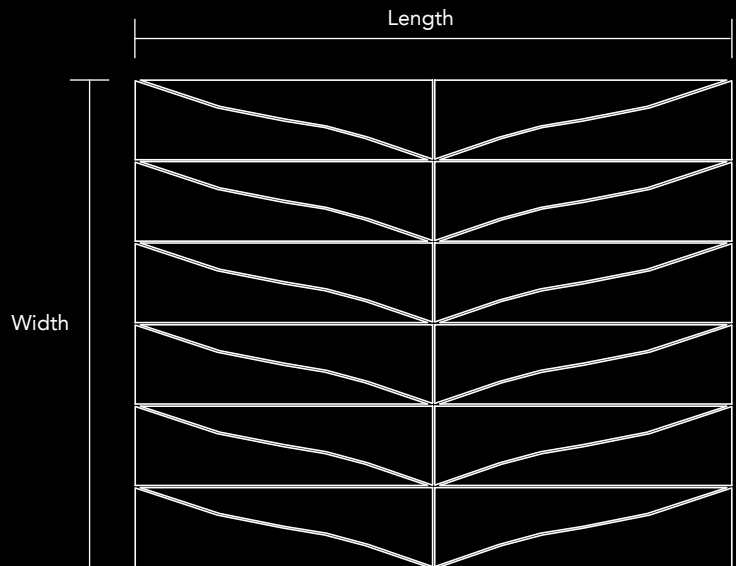

Code V-6.2
Finish Matt
Color Stainless Steel
Thickness 1/4" , 5mm

Mosaic size   Length   Width
14.65 in x 11.97 in
372mm x 304mm

Unit Size   Length   Width
7.28 in x 1.97 in
185mm x 50mm