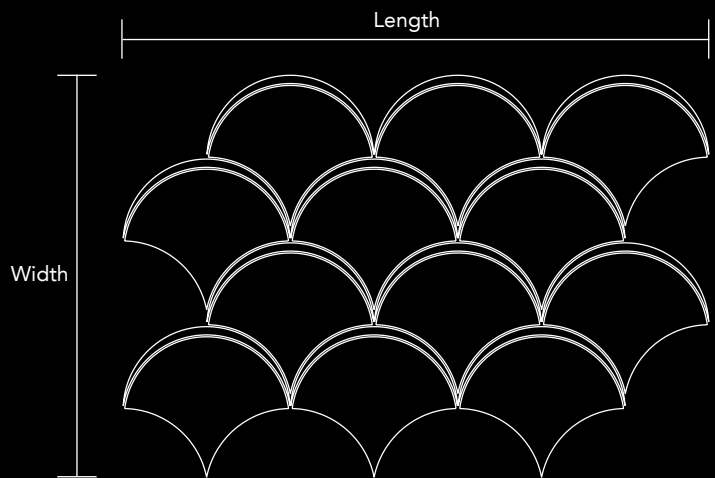

Code	V-1.2	
Finish	Matt & Polished	
Color	Stainless Steel	
Thickness	1/4" , 5mm	
Mosaic size	Length	Width
	13.94 in x	9.61 in
	354mm x	244mm
Unit Size	Length	Width
	3.98 in x	3.58 in
	101mm x	91mm