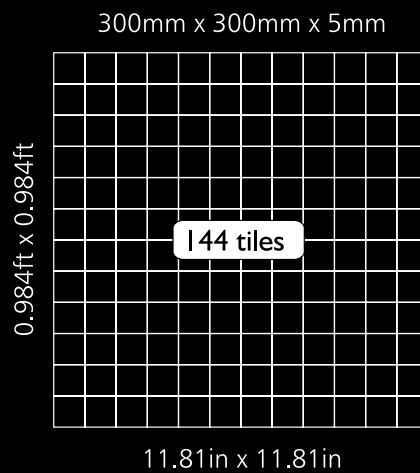

Code	Z-1
Finish	Polished
	Texture
Thickness	1/4" , 5mm
Mosaic size	11.81 in x 11.81 in 300mm x 300mm
Unit Size	1 in x 1 in 25mm x 25mm

Also available in Matt and Textured finish:
Code L-1