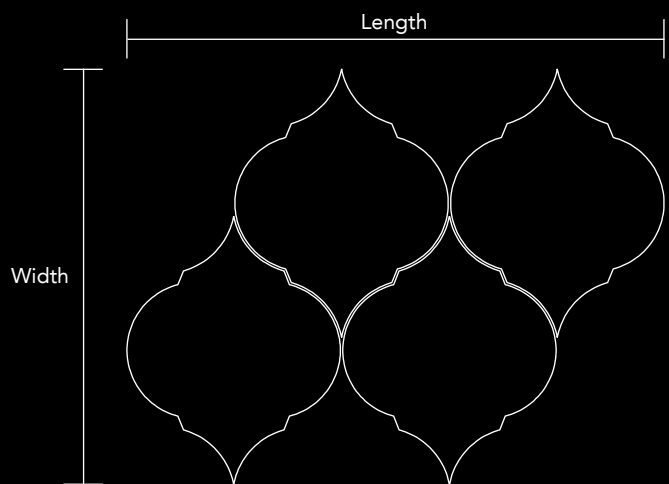

Code V-3.1  
 Finish Matt  
 Color Rose Gold  
 Thickness 1/4" , 5mm

Mosaic size      Length      Width  
 11.57 in x 8.94 in  
 294mm x 227mm

Unit Size      Length      Width  
 4.61 in x 5.79 in  
 117mm x 151mm

# Neelnox

Code V-3.2  
Finish Matt  
Color Stainless Steel  
Thickness 1/4" , 5mm

Mosaic size      Length      Width  
11.57 in x 8.94 in  
294mm x 227mm

Unit Size      Length      Width  
4.61 in x 5.79 in  
117mm x 151mm

Code V-3.3  
 Finish Matt  
 Color Gold  
 Thickness 1/4" , 5mm

Mosaic size      Length      Width  
 11.57 in x 8.94 in  
 294mm x 227mm

Unit Size      Length      Width  
 4.61 in x 5.79 in  
 117mm x 151mm