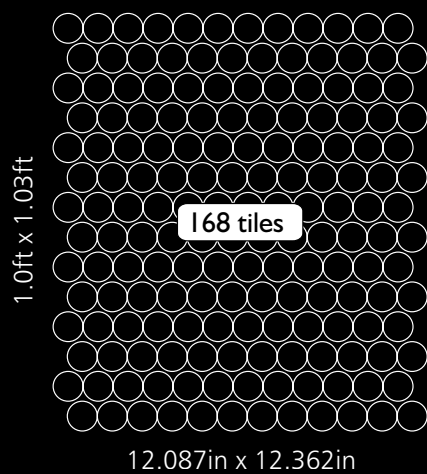

Code	C -1
Finish	Textured
Thickness	1/4" , 5mm
Mosaic size	12 in x 12.36 in 305mm x 314mm
Unit Size	1 in x 1 in 25mm x 25mm

305mm x 314mm x 5mm