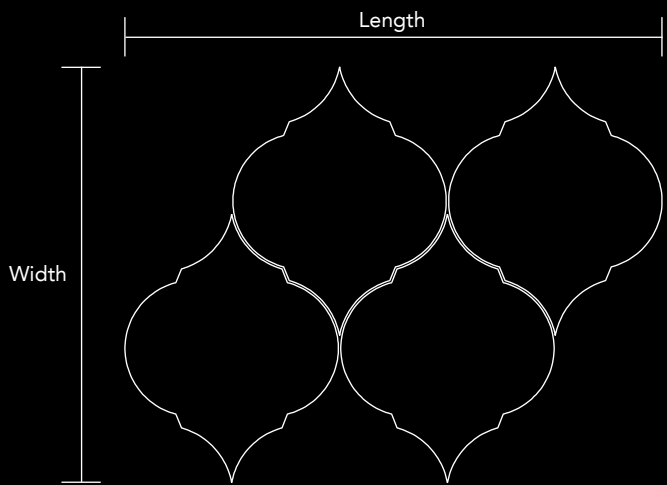

Code V-3.1  
 Finish Matt  
 Color Rose Gold  
 Thickness 1/4" , 5mm

Mosaic size      Length      Width  
 11.57 in x 8.94 in  
 294mm x 227mm

Unit Size      Length      Width  
 4.61 in x 5.79 in  
 117mm x 151mm