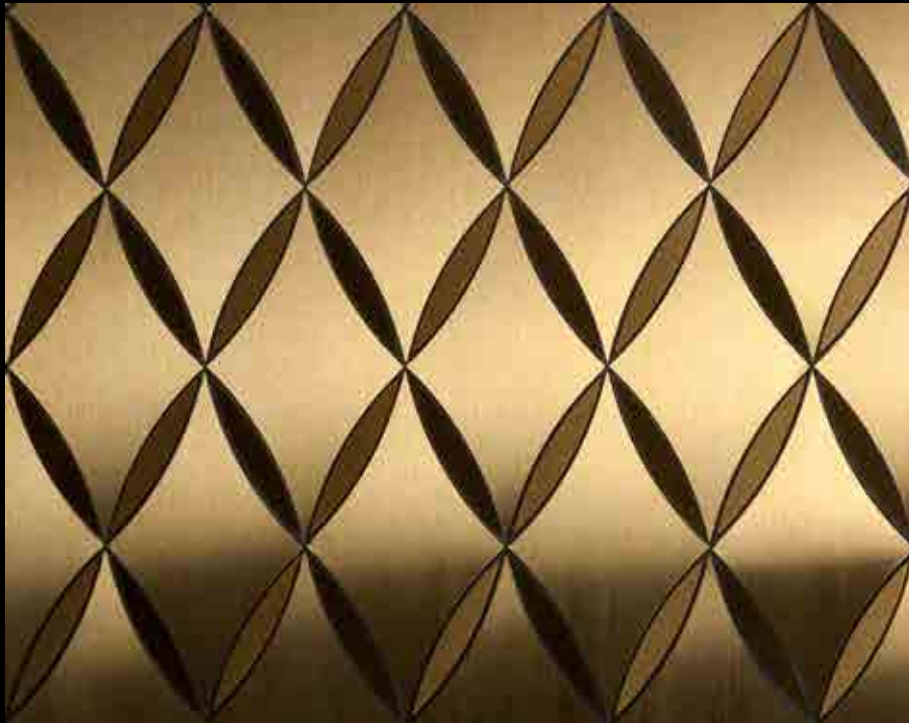

Code V-8.3
Finish Matt
Color Gold
Thickness 1/4" , 5mm

Mosaic size
Length 11.50 in x 8.46 in
292mm x 215mm

Unit Size
Length 2.09 in x 3.35 in
53mm x 85mm