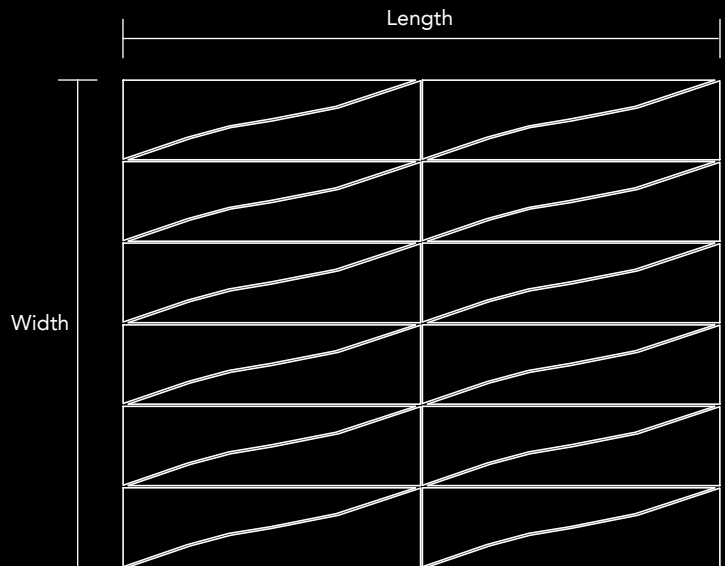

Code	V-5.2	
Finish	Matt	
Color	Stainless Steel	
Thickness	1/4" , 5mm	
Mosaic size	Length	Width
	14.65 in	x 11.97 in
	372mm	x 304mm
Unit Size	Length	Width
	7.28 in	x 1.97 in
	185mm	x 50mm