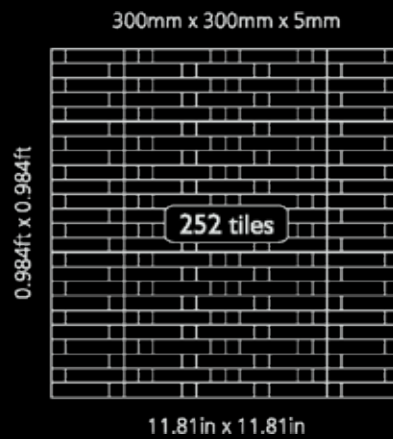

# Neelnox

Code	Z-18
Finish	Polished
Thickness	1/4" , 5mm
Mosaic size	11.81 in x 11.81 in 300mm x 300mm
Unit Size	2 in x 1/2 in 50mm x 13mm

Code	Z-19
Finish	Polished
Thickness	1/4" , 5mm
Mosaic size	11.81 in x 11.81 in 300mm x 300mm
Unit Size	2 in x 1/2 in 1/2 x 1/2 50mm x 13mm 13mm x 13mm