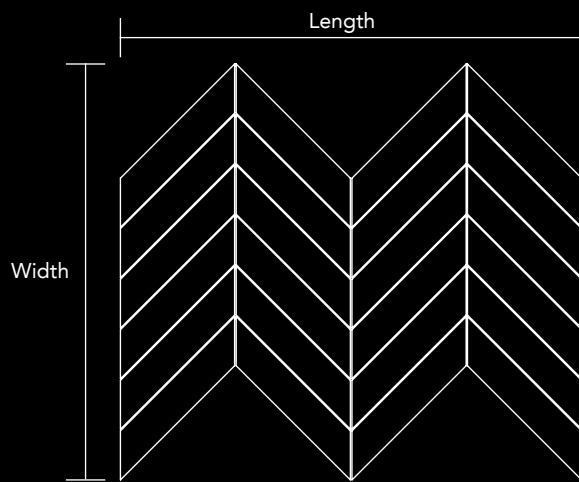

Code V-9.3
Finish Matt & Polished
Color Stainless Steel & Black
Thickness 1/4" , 5mm

Mosaic size   Length   Width
11.81 in x 10.71 in
300mm x 272mm

Unit Size   Length   Width
5.91 in x 4.17 in
150mm x 106mm