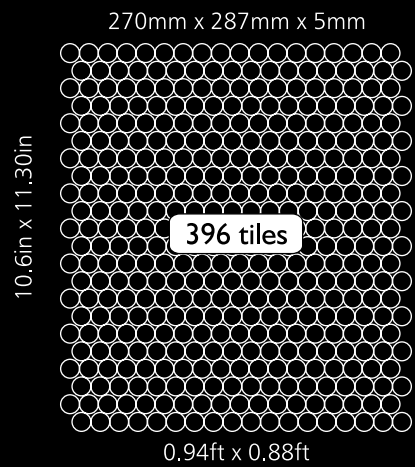

Code V-7.1
Finish Matt
Color Rose Gold
Thickness 1/4" , 5mm

Mosaic size 10.6 in x 11.30 in
270mm x 287mm

Unit Size 0.59 in x 0.59 in
15mm x 15mm