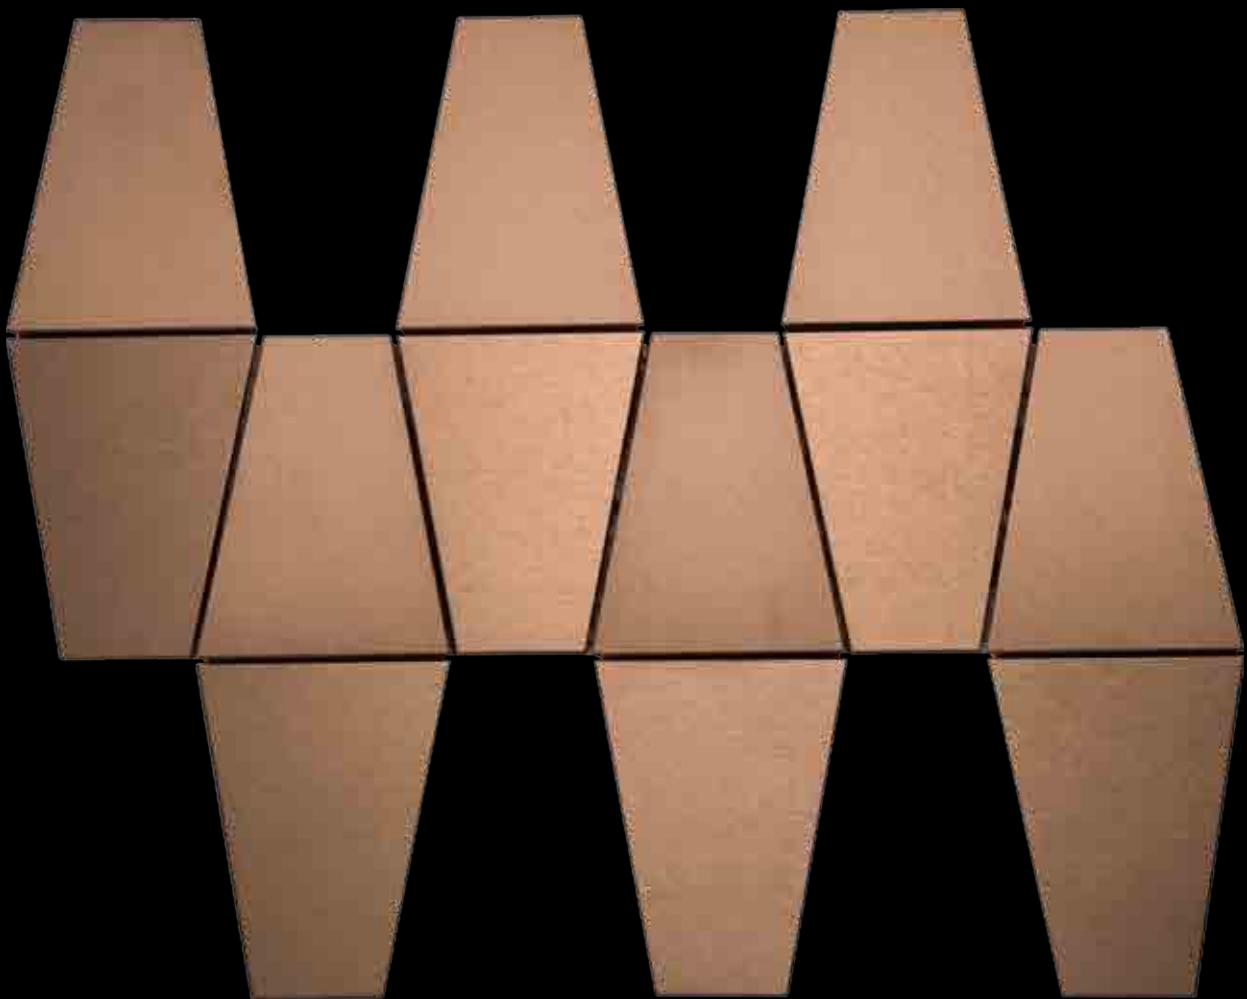

# Neelnox

Code V-14.2  
Finish Matt  
Color Black & Stainless Steel  
Thickness 1/4" , 5mm

Mosaic size      Length      Width  
10.67 in x 8.82 in  
271mm x 224mm

Unit Size      Length      Width  
10.67 in x 8.82 in  
271mm x 224mm