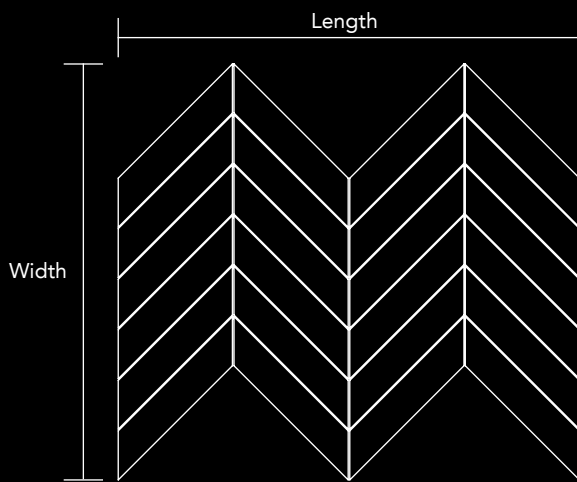

Code V-9.1
Finish Matt & Polished
Color Stainless Steel & Gold
Thickness 1/4" , 5mm

Mosaic size Length Width
11.81 in x 10.71 in
300mm x 272mm

Unit Size Length Width
5.91 in x 4.17 in
150mm x 106mm