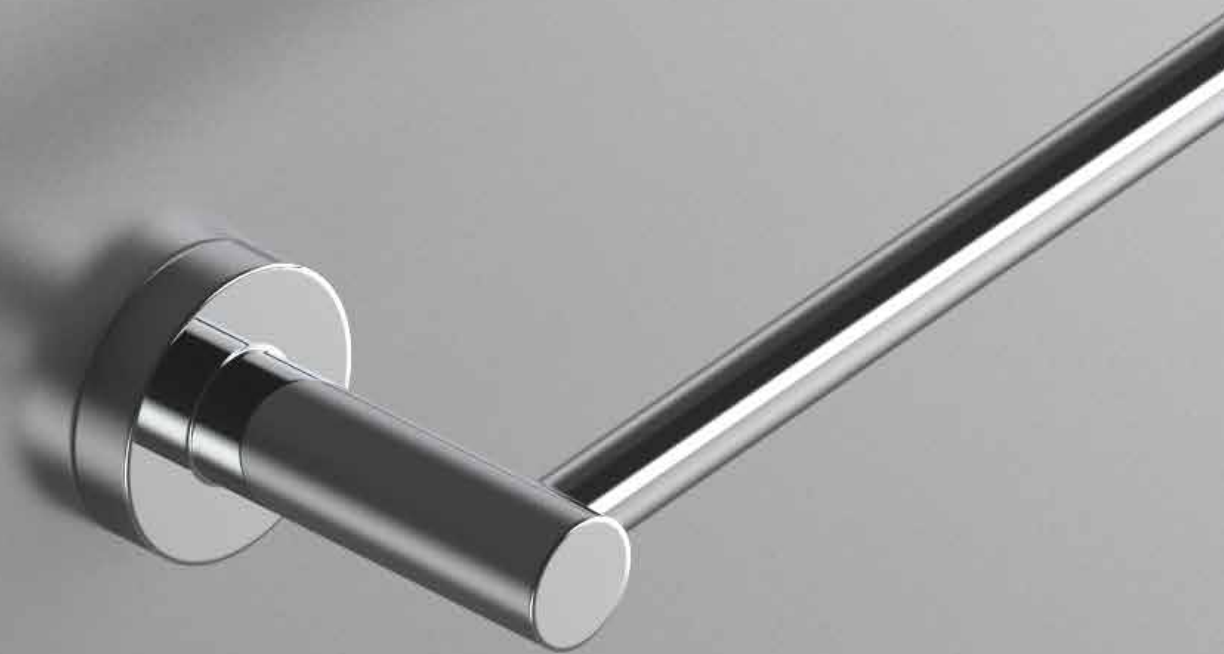

COLLECTION **AVIATOR**