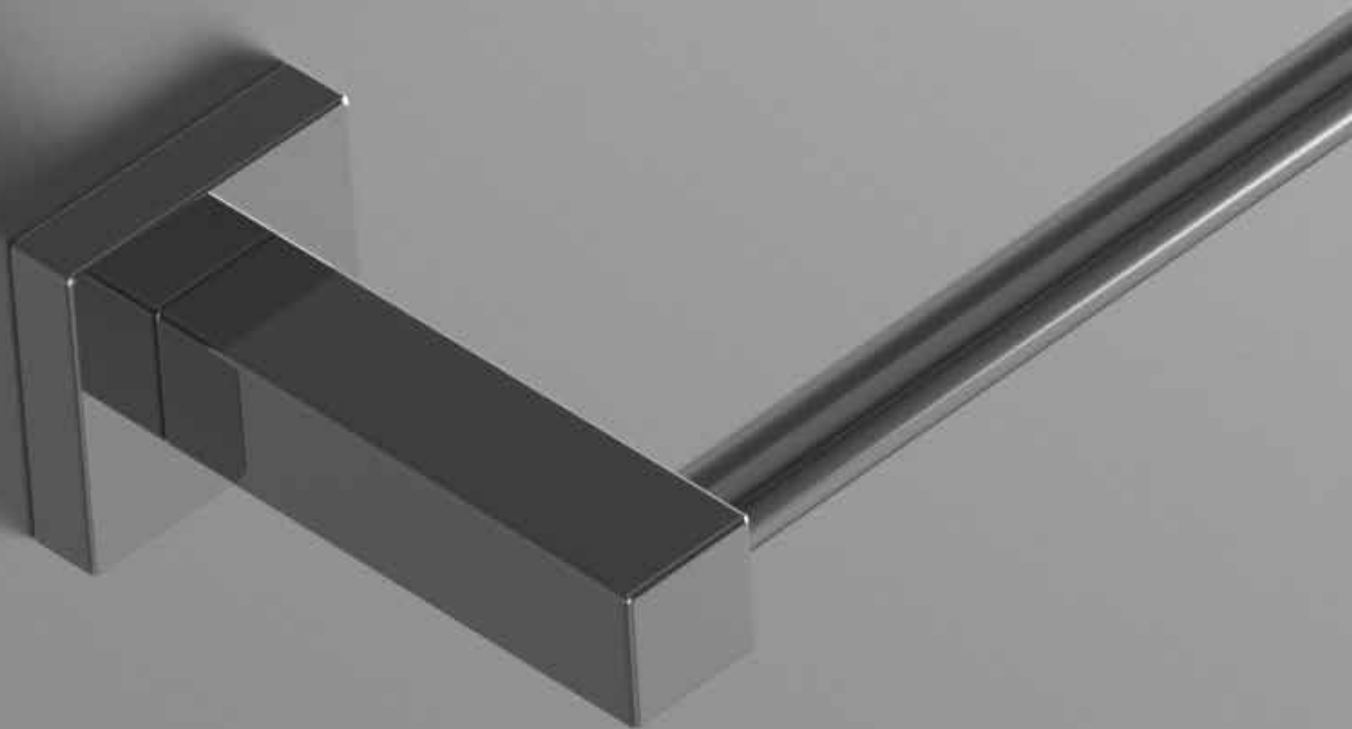

COLLECTION **ARTE**