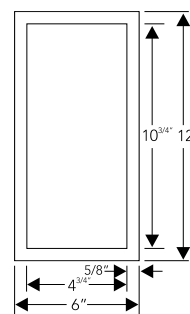

Y-8B

Inner (Installed) 6 x 12 x 3.8 in
15.2 x 30.5 x 9.7 cm

Outer 7.3 x 13.3 x 3.8 in
18.2 x 33.5 x 9.7 cm

Bottom Slope 3/16"

Finish* Brush

Material SS 304 Grade

Profile Flushmount