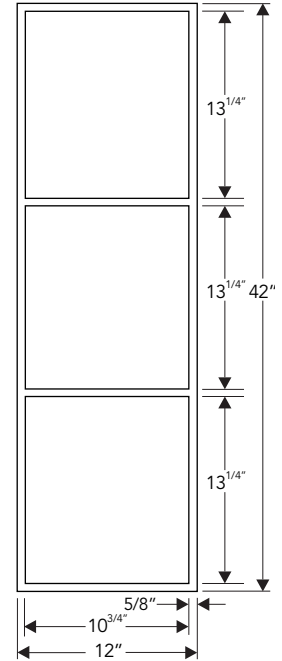

Y-59B

Outer (Installed) 12 x 42 x 3.8 in
30.5 x 106.7 x 9.7 cm

Niche Size 10.8 x 13.3 x 3.8 in
27.4 x 33.8 x 9.7 cm

Bottom Slope 3/16"

Finish* Brush

Material SS 304 Grade

Profile Flushmount

Y-60B