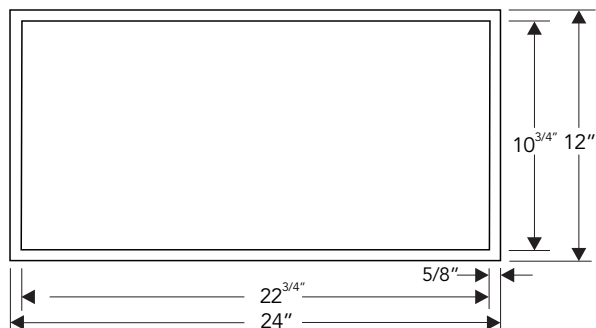

Y-34B

Inner (Installed)	24 x 12 x 3.8 in 60.9 x 30.5 x 9.7 cm
Outer	25.3 x 13.3 x 3.8 in 60.9 x 33.5 x 9.7 cm
Finish*	Brush
Material	SS 304 Grade
Profile	Flushmount