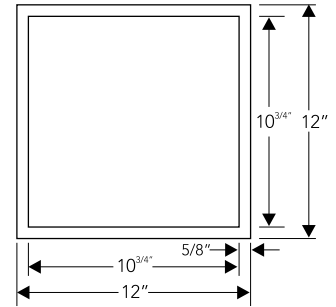

Y-10B

Inner (Installed)	12 x 12 x 3.8 in 30.5 x 30.5 x 9.7 cm
Outer	13.3 x 13.3 x 3.8 in 33.5 x 33.5 x 9.7 cm
Bottom Slope	3/16"
Finish*	Brush
Material	SS 304 Grade
Profile	Flushmount