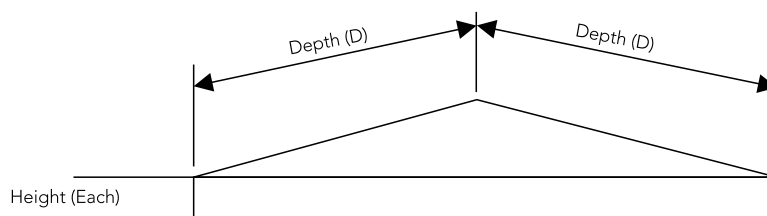

Series 300 Drawing

Model	Size (inches) (D) x (D) x (H)	Size (cms) (D) x (D) x (H)	Slope
Y-301	7.5 x 7.5 x 0.63 in	19.1 x 19.1 x 1.6 cm	.13 in / .32 cms
Y-302	7.5 x 7.5 x 1.25 in	19.1 x 19.1 x 3.2 cm	.13 in / .32 cms
Y-303	9 x 9 x 0.63 in	22.9 x 22.9 x 1.6 cm	.13 in / .32 cms
Y-304	9 x 9 x 1.25 in	22.9 x 22.9 x 3.2 cm	.13 in / .32 cms
Y-305	10.75 x 10.75 x 0.63 in	27.3 x 27.3 x 1.6 cm	.13 in / .32 cms
Y-306	10.75 x 10.75 x 1.25 in	27.3 x 27.3 x 3.2 cm	.13 in / .32 cms