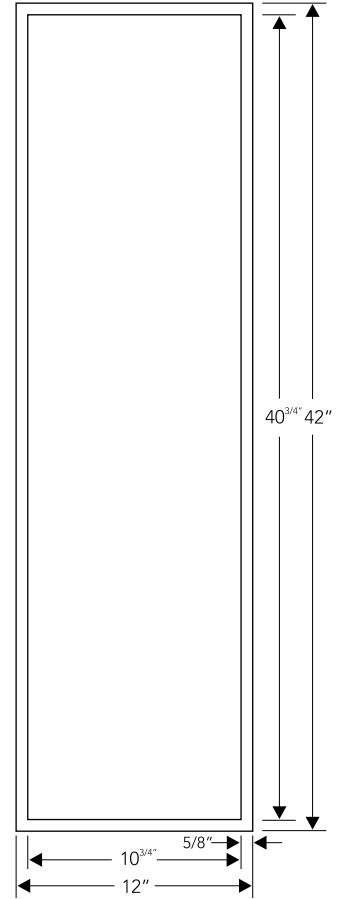

*Series Origin is available in multiple finishes and can be customized with rails and a hammered texture. Details on pages 248-251.