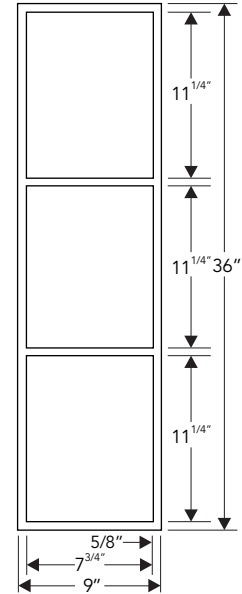

Y-55B

Outer (Installed) 9 x 36 x 3.8 in
22.9 x 91.4 x 9.7 cm

Niche Size 7.8 x 11.3 x 3.8 in
19.8 x 28.7 x 9.7 cm

Bottom Slope 3/16"

Finish* Brush

Material SS 304 Grade

Profile Flushmount

Y-56B