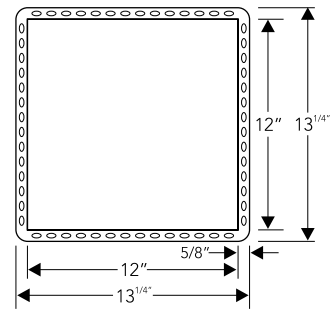

Y-11B

Outer (Installed)	18 x 12 x 3.8 in 45.7 x 30.5 x 9.7 cm
Inner	16.8 x 10.8 x 3.8 in 42.7 x 27.5 x 9.7 cm
Bottom Slope	3/16"
Finish*	Brush
Material	SS 304 Grade
Profile	Flushmount