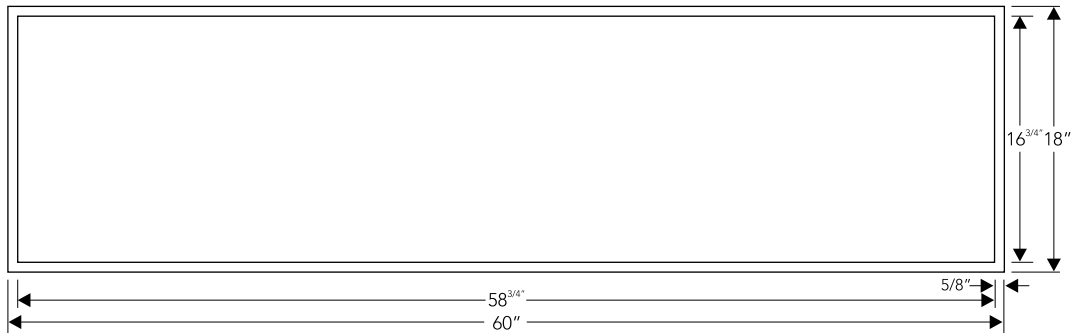

Y-23B

Outer (Installed)	60 x 18 x 3.8 in 152.4 x 45.7 x 9.7 cm
Inner	58.8 x 16.8 x 3.8 in 149.4 x 42.7 x 9.7 cm
Finish*	Brush
Material	SS 304 Grade
Profile	Flushmount

*Series Origin is available in multiple finishes and can be customized with rails and a hammered texture. Details on pages 248-251.