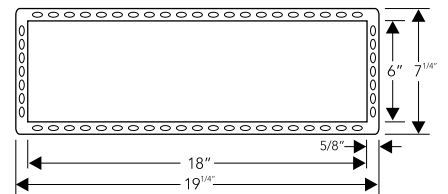

*Series Origin is available in multiple finishes and can be customized with rails and a hammered texture. Details on pages 248-251.