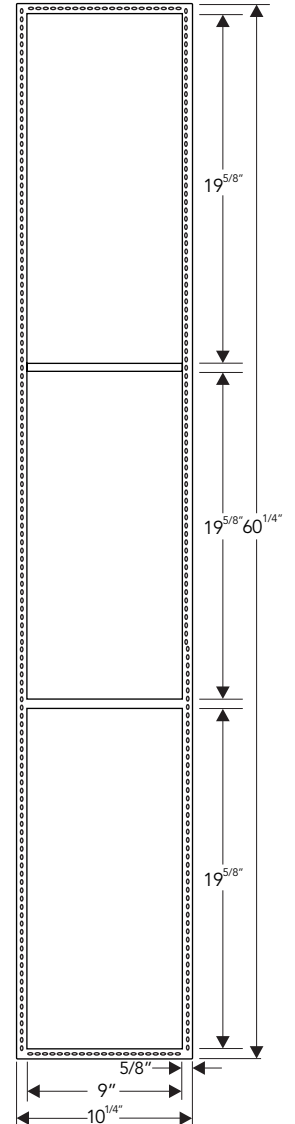

*Series Origin is available in multiple finishes and can be customized with rails and a hammered texture. Details on pages 248-251.

Series 100

Y-109P
30" x 6" x 5/8"

Y-107P 24" x 5" x 5/8"
Y-111P 30" x 9" x 5/8"