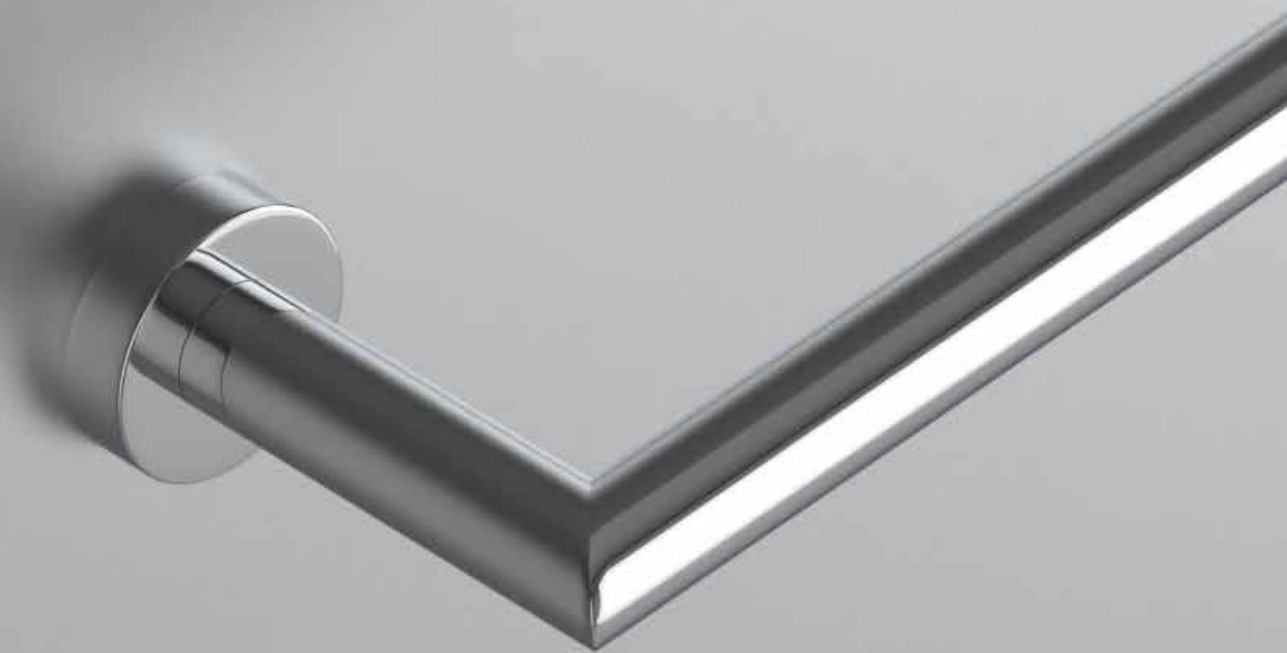

COLLECTION **FORM MODERNE**