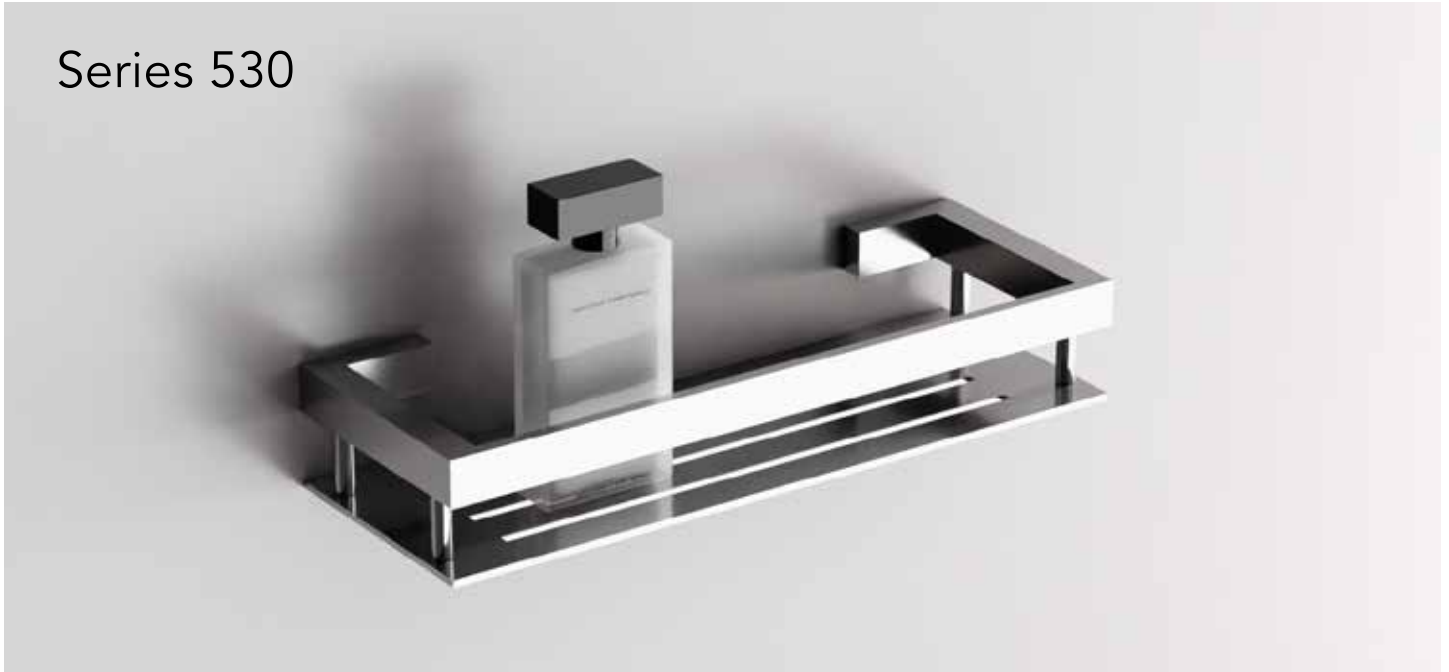

Series 530

Model Y-531-P
Size 30.5 (W) x 11.2 (D) x 5.3 (H) cm
12 (W) x 4.4 (D) x 2.1 (H) inch
Finish* Polished
Material SS 304 Grade
Hardware Included, Concealed