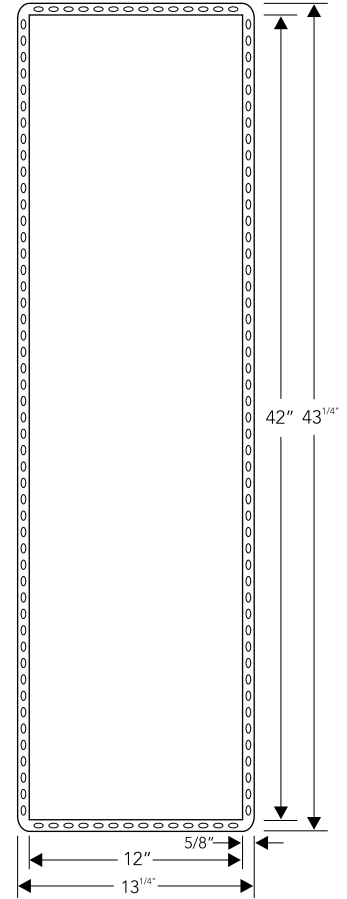

*Series Origin is available in multiple finishes and can be customized with rails and a hammered texture. Details on pages 248-251.