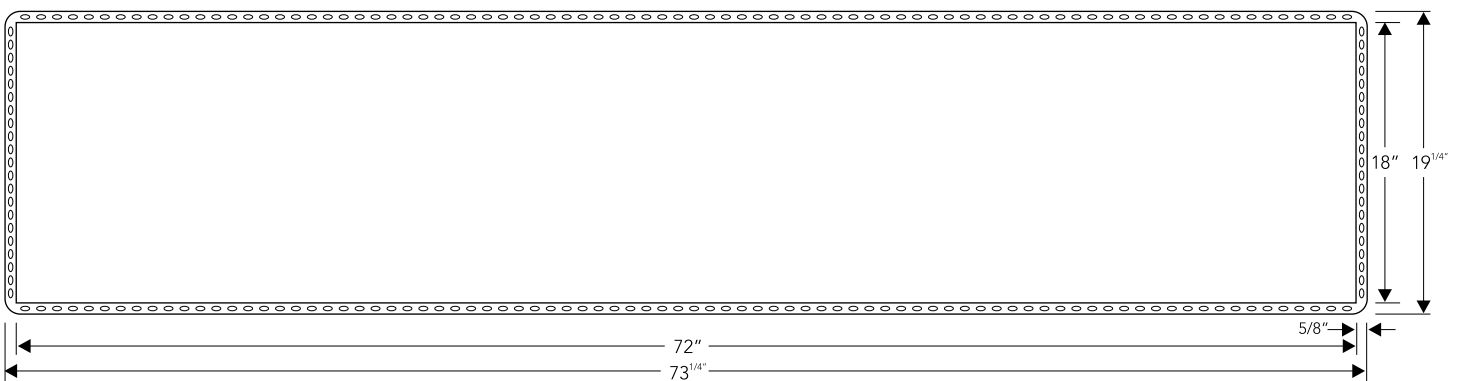

*Series Origin is available in multiple finishes and can be customized with rails and a hammered texture. Details on pages 248-251.