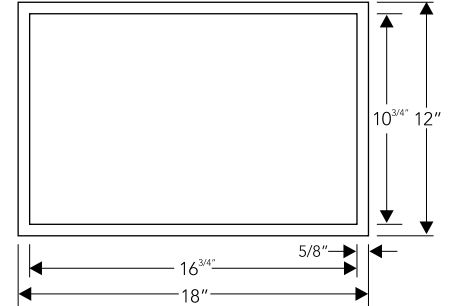

Y-12B

Inner (Installed)	18 x 12 x 3.8 in 45.7 x 30.5 x 9.7 cm
Outer	19.3 x 13.3 x 3.8 in 48.7 x 33.5 x 9.7 cm
Bottom Slope	3/16"
Finish*	Brush
Material	SS 304 Grade
Profile	Flushmount