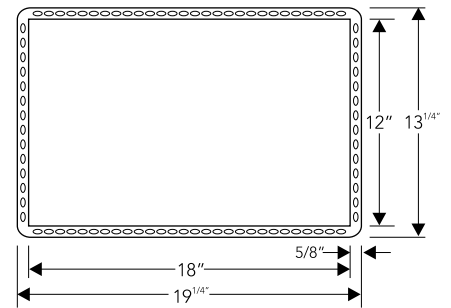

*Series Origin is available in multiple finishes and can be customized with rails and a hammered texture. Details on pages 248-251.