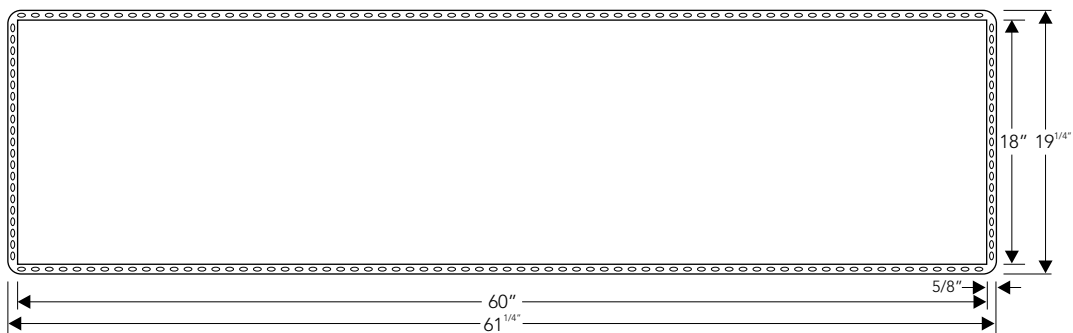

*Series Origin is available in multiple finishes and can be customized with rails and a hammered texture. Details on pages 248-251.