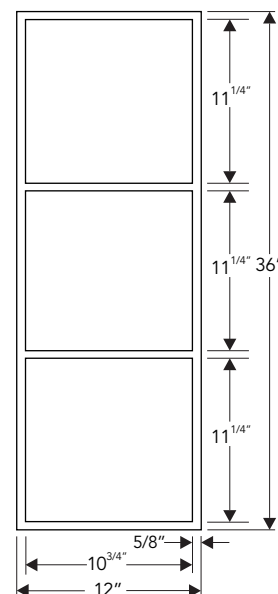

Y-58B

Inner (Installed) 12 x 36 x 3.8 in
30.5 x 91.4 x 9.7 cm

Outer 13.3 x 37.3 x 3.8 in
33.5 x 94.4 x 9.7 cm

Niche Size 12 x 11.7 x 3.8 in
30.5 x 29.7 x 9.7 cm

Bottom Slope 3/16"

Finish* Brush

Material SS 304 Grade

Profile Flushmount