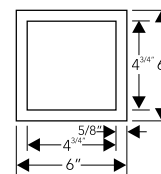

Y-6B

Inner (Installed) 6 x 6 x 3.8 in
15.2 x 15.2 x 9.7 cm

Outer 7.3 x 7.3 x 3.8 in
18.2 x 18.2 x 9.7 cm

Bottom Slope 3/16"

Finish* Brush

Material SS 304 Grade

Profile Flushmount