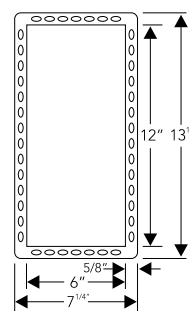

*Series Origin is available in multiple finishes and can be customized with rails and a hammered texture. Details on pages 248-251.