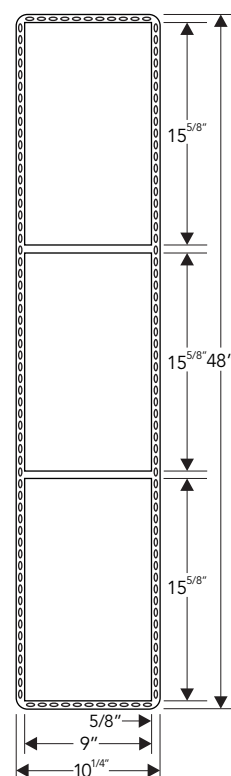

*Series Origin is available in multiple finishes and can be customized with rails and a hammered texture. Details on pages 248-251.