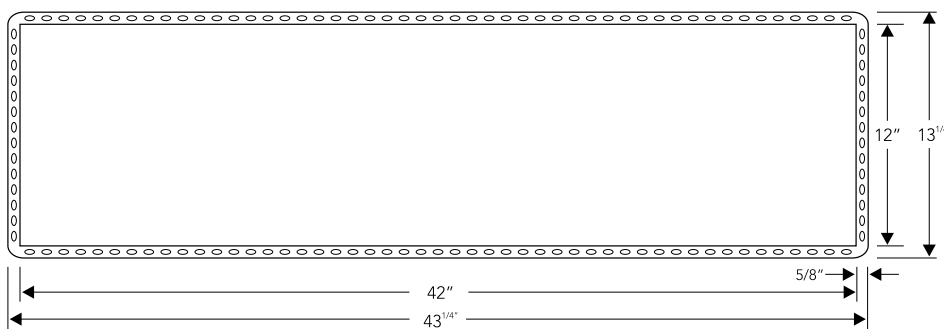

*Series Origin is available in multiple finishes and can be customized with rails and a hammered texture. Details on pages 248-251.