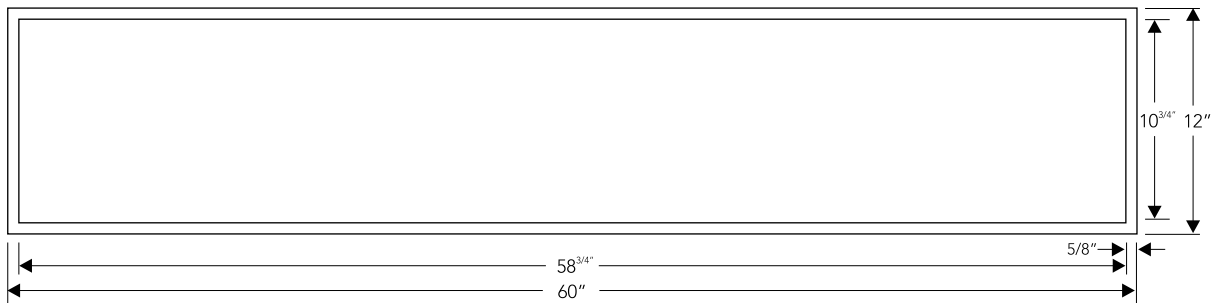

*Series Origin is available in multiple finishes and can be customized with rails and a hammered texture. Details on pages 248-251.