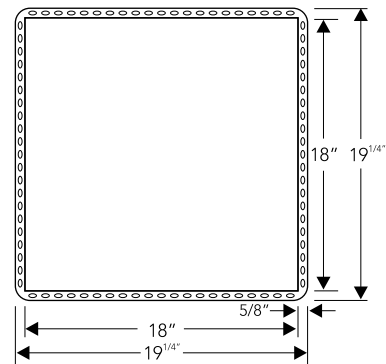

*Series Origin is available in multiple finishes and can be customized with rails and a hammered texture. Details on pages 248-251.