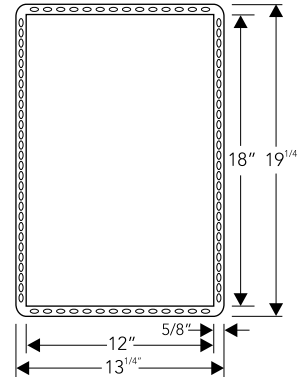

*Series Origin is available in multiple finishes and can be customized with rails and a hammered texture. Details on pages 248-251.