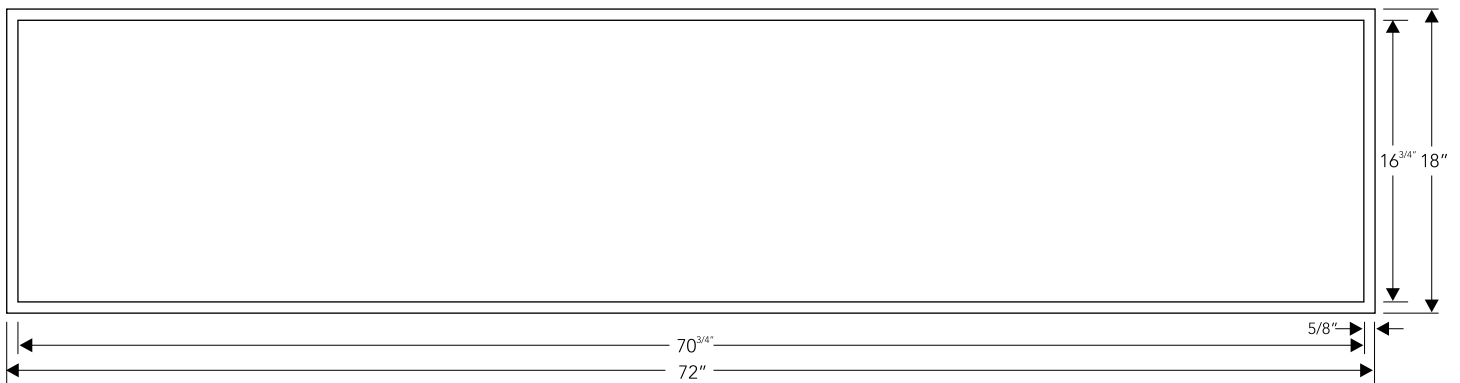

*Series Origin is available in multiple finishes and can be customized with rails and a hammered texture. Details on pages 248-251.