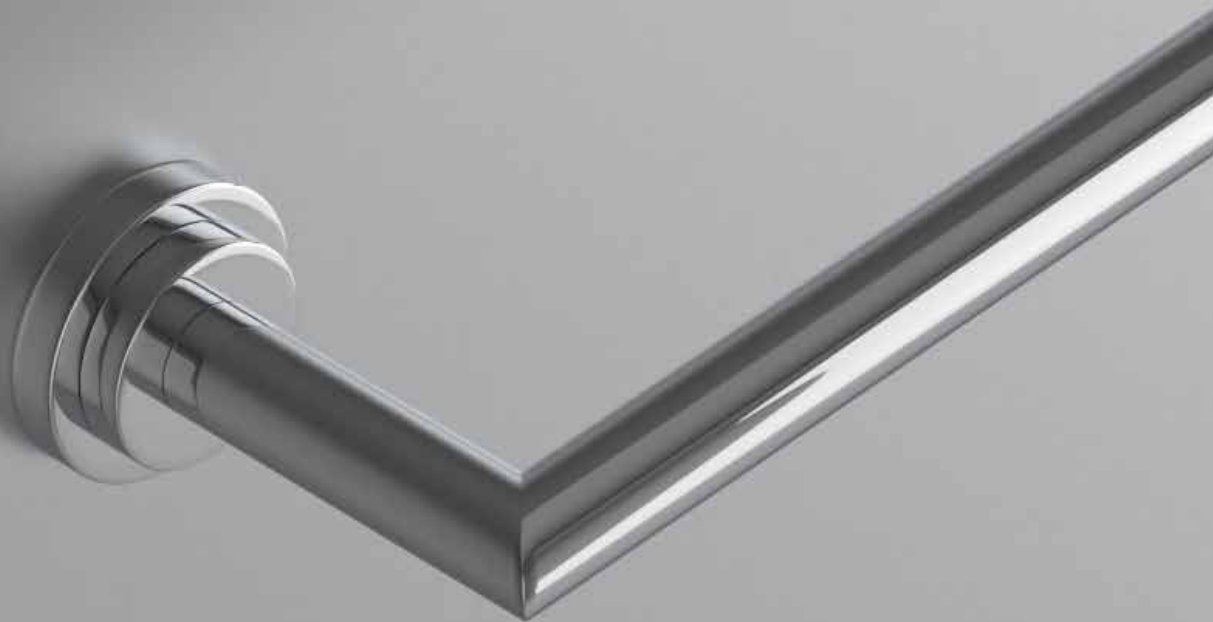

COLLECTION **FORM CLASSIC**