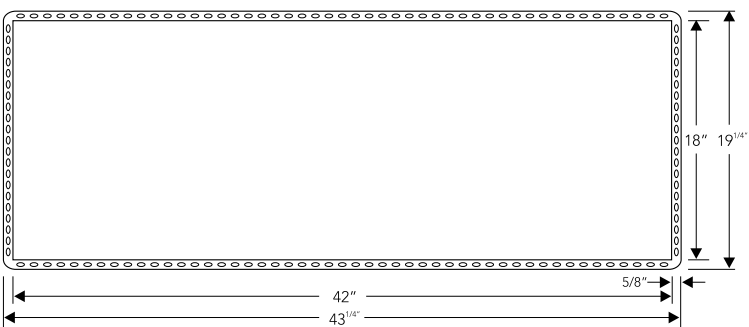

*Series Origin is available in multiple finishes and can be customized with rails and a hammered texture. Details on pages 248-251.