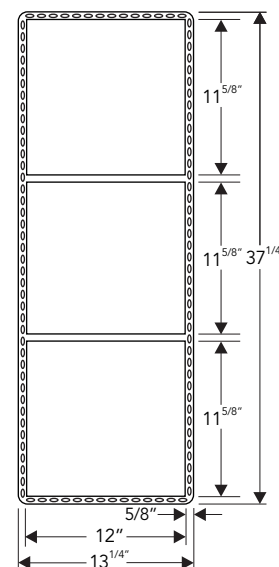

*Series Origin is available in multiple finishes and can be customized with rails and a hammered texture. Details on pages 248-251.