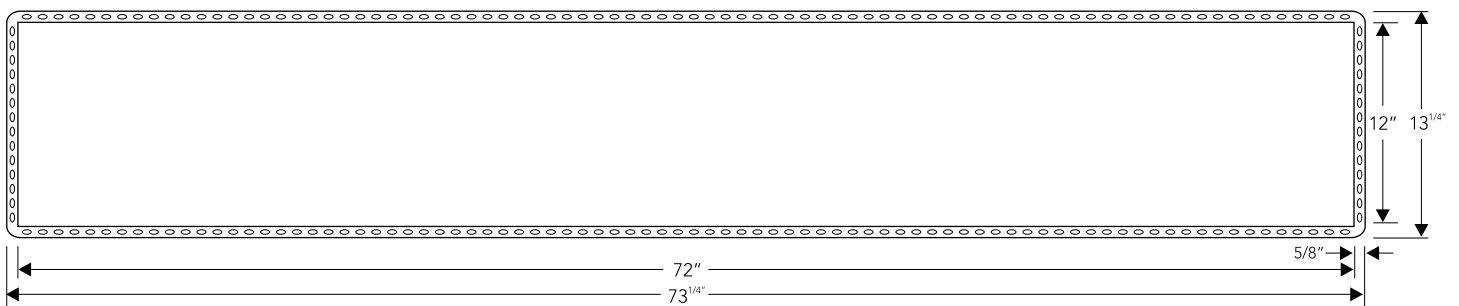

*Series Origin is available in multiple finishes and can be customized with rails and a hammered texture. Details on pages 248-251.