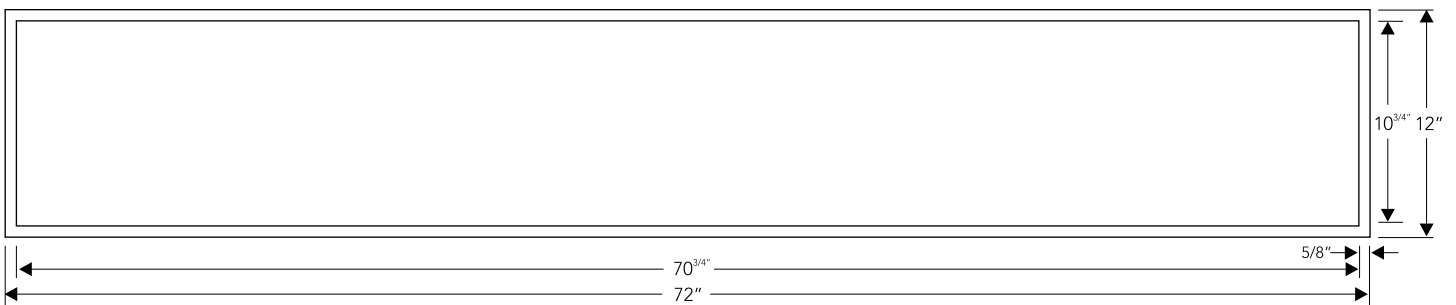

*Series Origin is available in multiple finishes and can be customized with rails and a hammered texture. Details on pages 248-251.