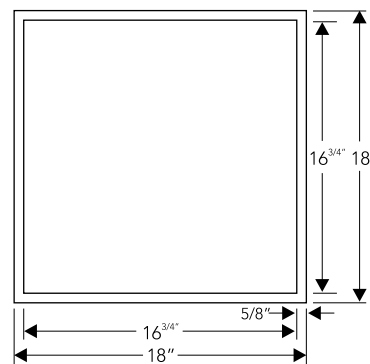

Y-22B

Inner (Installed) 18 x 18 x 3.8 in
45.7 x 45.7 x 9.7 cm

Outer 19.3 x 19.3 x 3.8 in
48.7 x 48.7 x 9.7 cm

Bottom Slope 3/16"

Finish* Brush

Material SS 304 Grade

Profile Flushmount