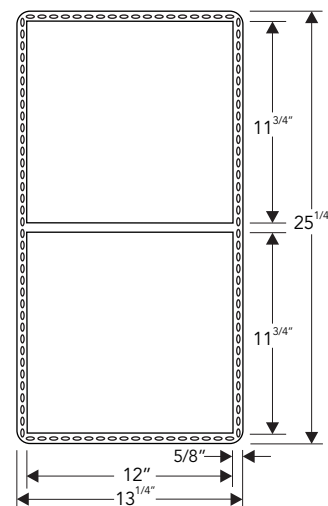

*Series Origin is available in multiple finishes and can be customized with rails and a hammered texture. Details on pages 248-251.