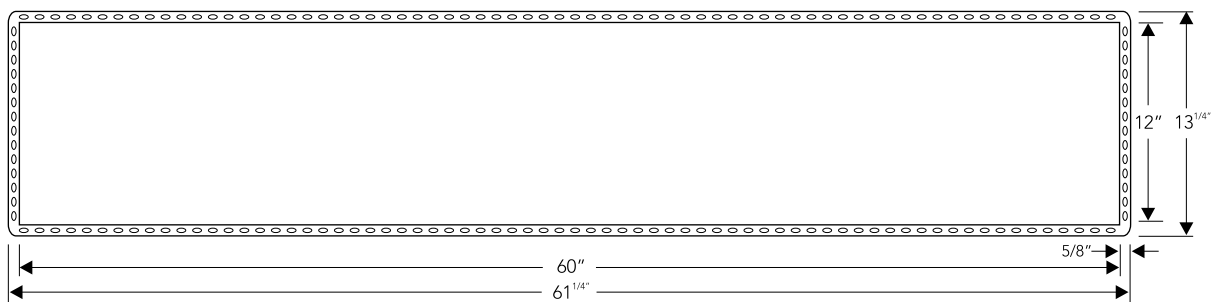

*Series Origin is available in multiple finishes and can be customized with rails and a hammered texture. Details on pages 248-251.