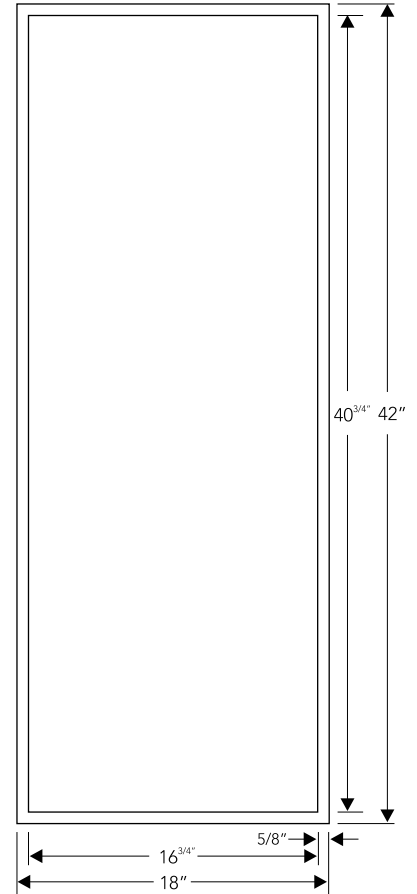

*Series Origin is available in multiple finishes and can be customized with rails and a hammered texture. Details on pages 248-251.