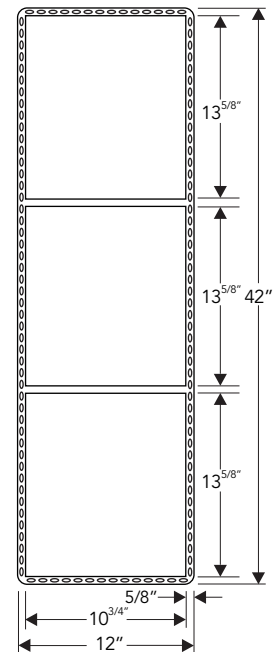

*Series Origin is available in multiple finishes and can be customized with rails and a hammered texture. Details on pages 248-251.