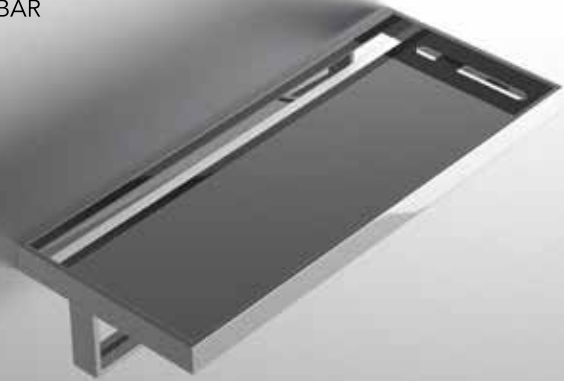

SPARE TISSUE HOLDER

PRS-TPHS1-P
3.5 x 7.6 x 12.8 cm
1.4 x 3 x 5 inch

TISSUE HOLDER

PRS-TPHR-P
16.8 x 7.7 x 3.5 cm
6.6 x 3 x 1.4 inch

PRS-TPHL-P
Also available
Facing Left

TOWEL RACK WITH BAR

PRS-TRKB24-P
61 x 25.4 x 11.6 cm
24 x 10 x 4.6 inch