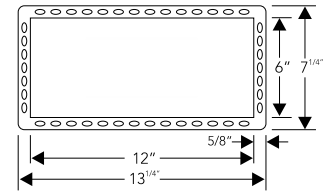

Y-3B

Outer (Installed) 18 x 6 x 3.8 in
45.7 x 15.2 x 9.7 cm

Inner 16.8 x 4.8 x 3.8 in
42.7 x 12.2 x 9.7 cm

Bottom Slope 3/16"

Finish* Brush

Material SS 304 Grade

Profile Flushmount