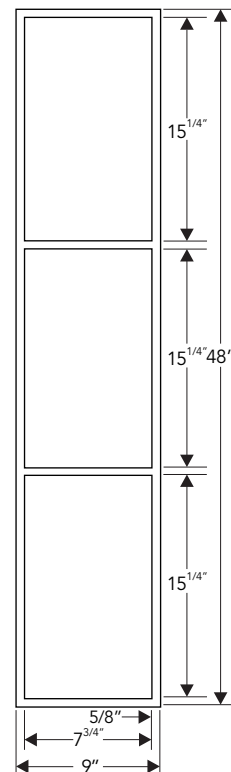

Y-62B

Inner (Installed) 9 x 48 x 3.8 in
22.9 x 121.9 x 9.7 cm

Outer 13.3 x 25.3 x 3.8 in
33.5 x 64 x 9.7 cm

Niche Size 9 x 15.7 x 3.8 in
22.9 x 39.9 x 9.7 cm

Bottom Slope 3/16"

Finish* Brush

Material SS 304 Grade

Profile Flushmount