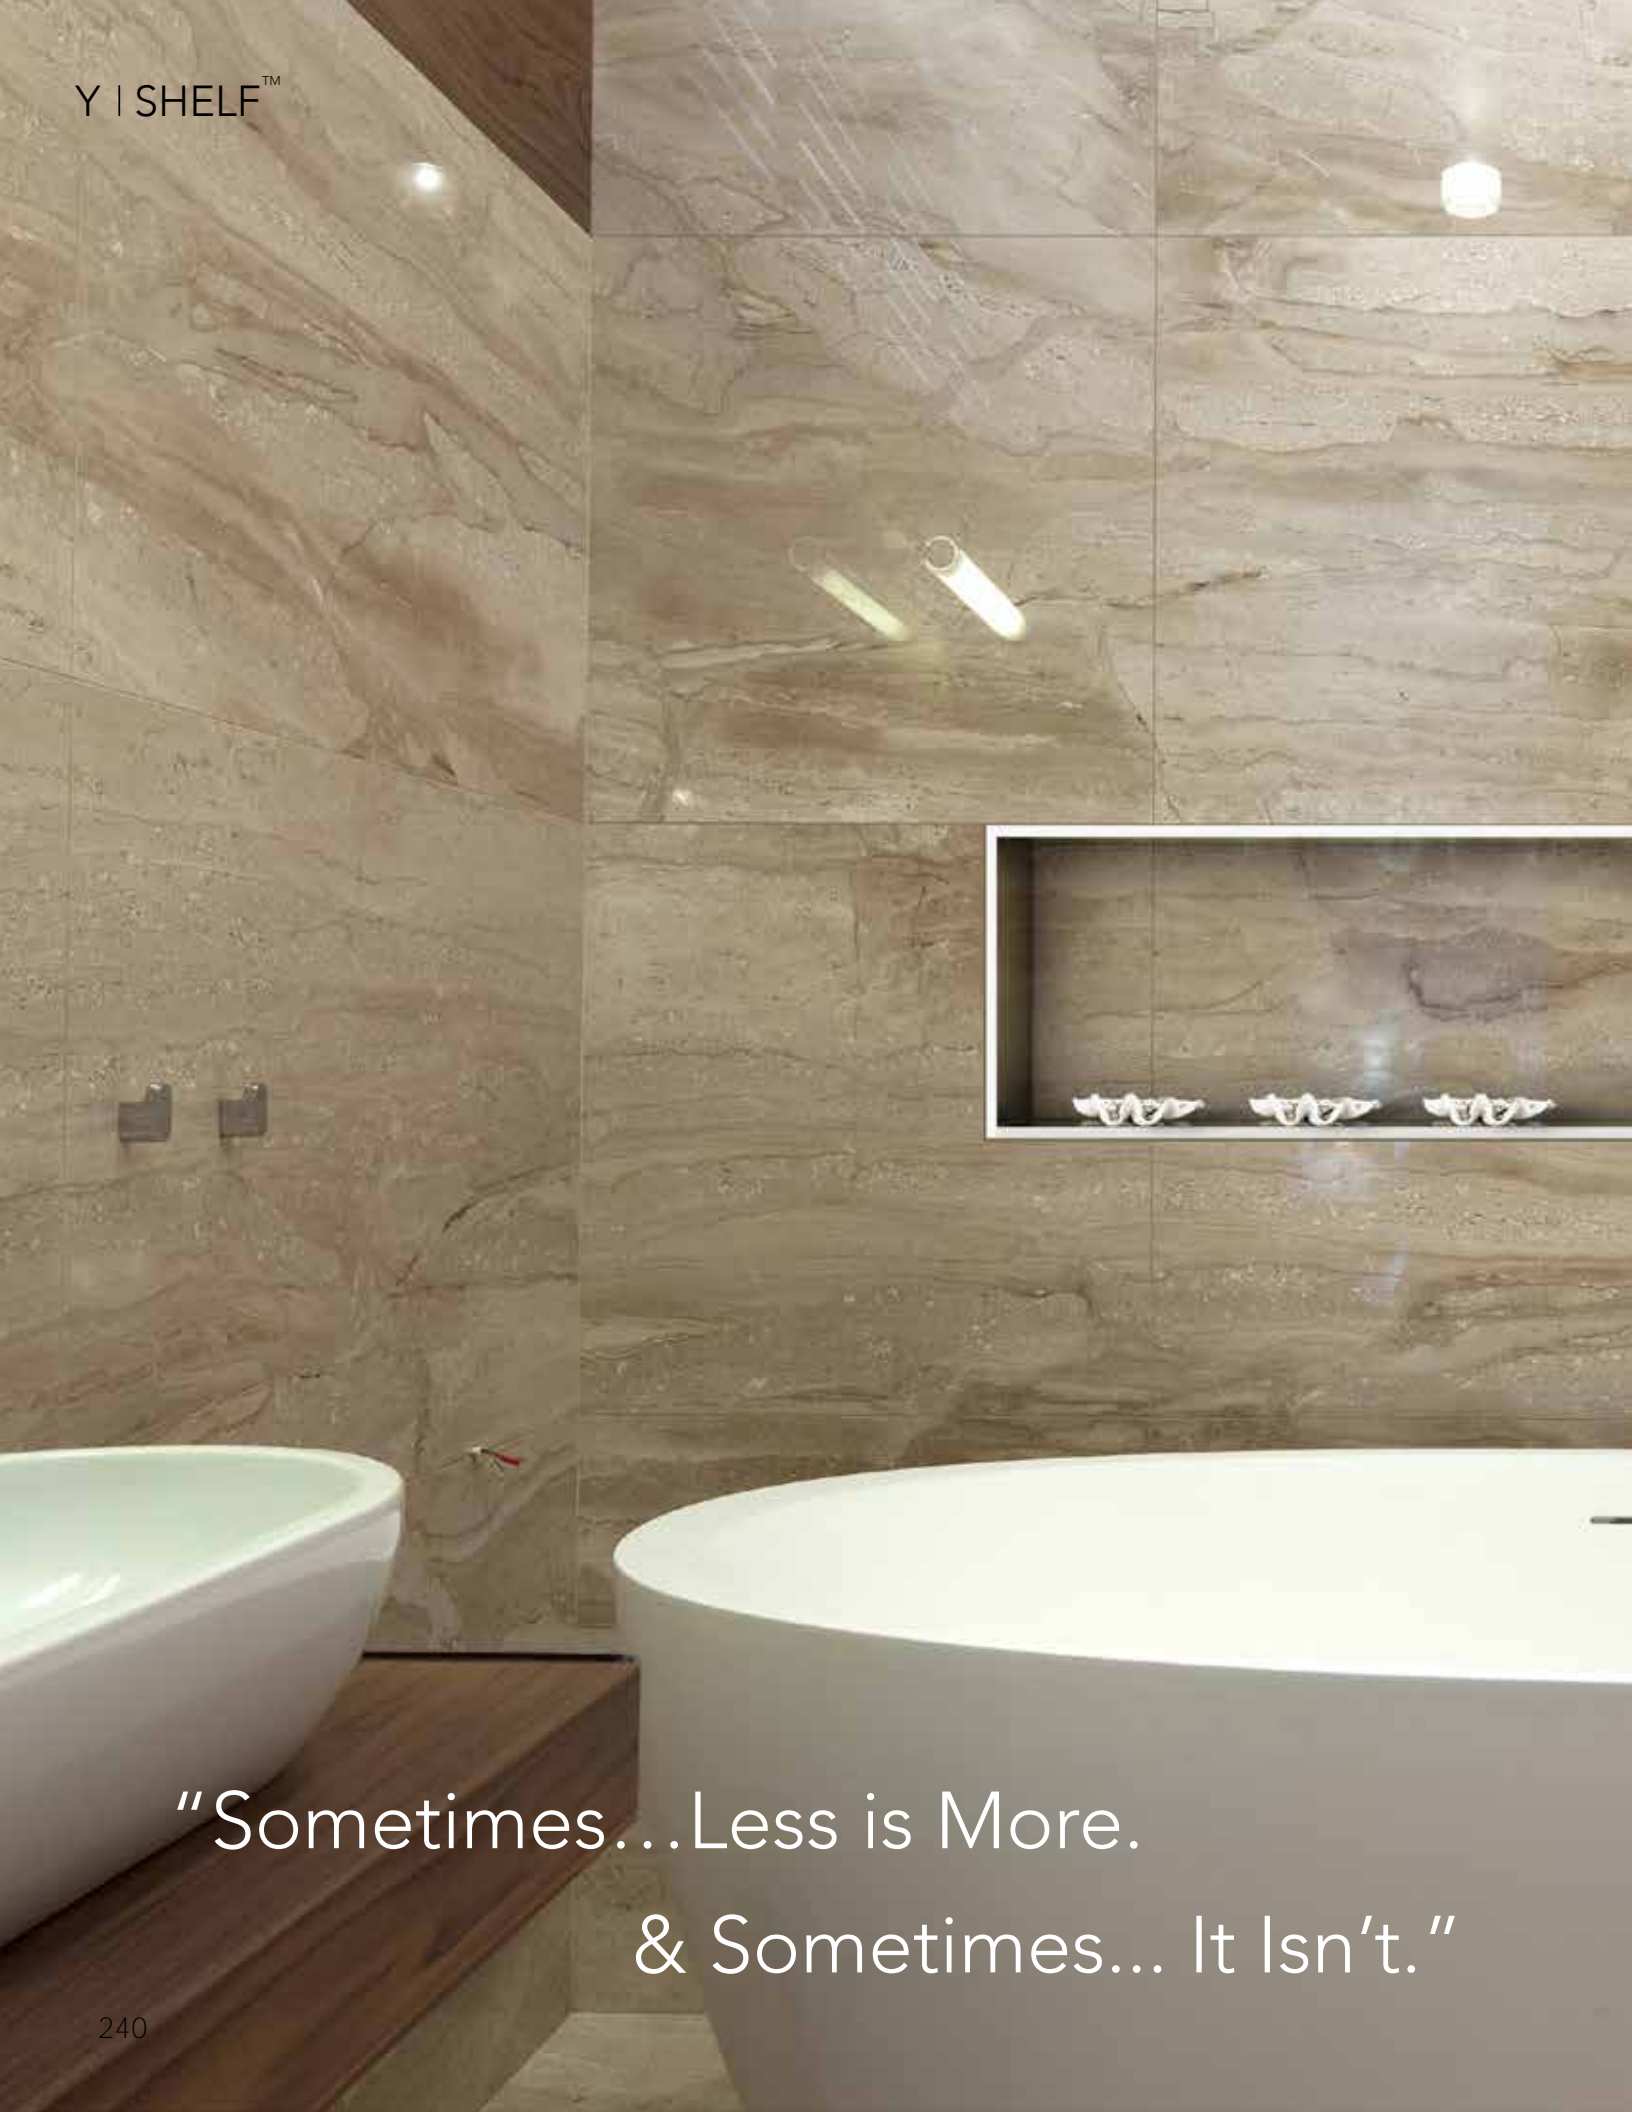

"Sometimes...Less is More.
& Sometimes... It Isn't."