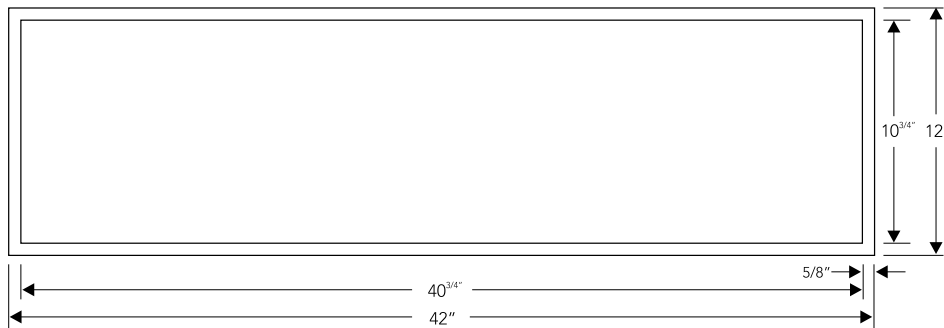

Y-14B

Outer (Installed)	42 x 12 x 3.8 in 106.7 x 30.5 x 9.7 cm
Inner	43.3 x 13.3 x 3.8 in 109.7 x 33.5 x 9.7 cm
Bottom Slope	3/16"
Finish*	Brush
Material	SS 304 Grade
Profile	Flushmount