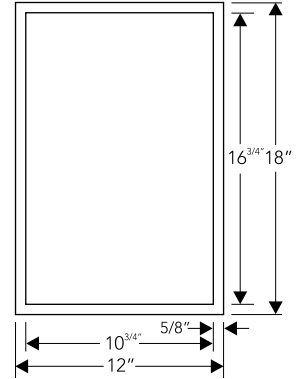

Y-20B

Inner (Installed) 12 x 18 x 3.8 in
30.5 x 45.7 x 9.7 cm

Outer 13.3 x 19.3 x 3.8 in
33.5 x 48.7 x 9.7 cm

Bottom Slope 3/16"

Finish* Brush

Material SS 304 Grade

Profile Flushmount