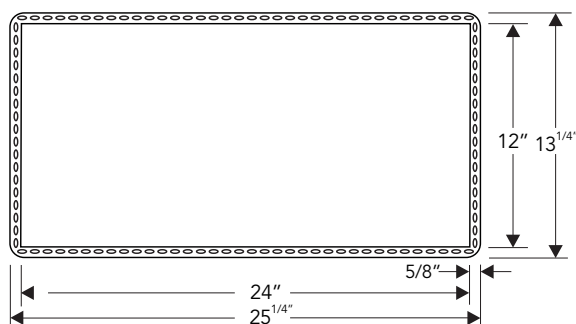

*Series Origin is available in multiple finishes and can be customized with rails and a hammered texture. Details on pages 248-251.