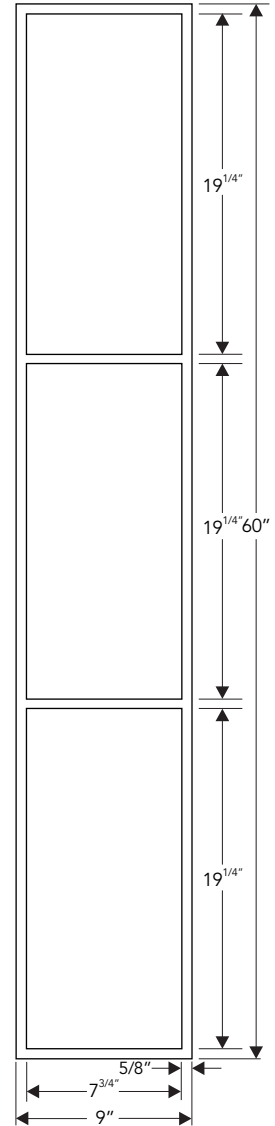

*Series Origin is available in multiple finishes and can be customized with rails and a hammered texture. Details on pages 248-251.