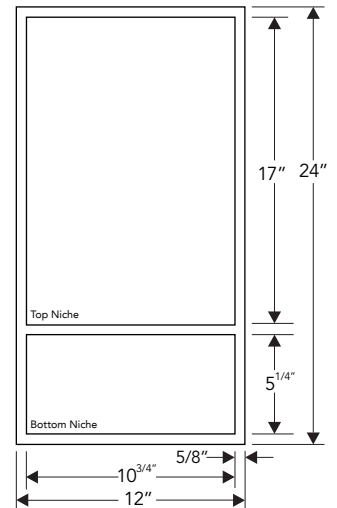

Y-52B

Inner (Installed)	12 x 24 x 3.8 in 30.5 x 61 x 9.7 cm
Outer	13.3 x 25.3 x 3.8 in 33.5 x 64 x 9.7 cm
Top Niche	12 x 17.5 x 3.8 in 30.5 x 44.5 x 9.7 cm
Bottom Niche	12 x 7 x 3.8 in 30.5 x 17.8 x 9.7 cm
Bottom Slope	3/16"
Finish*	Brush
Material	SS 304 Grade
Profile	Flushmount