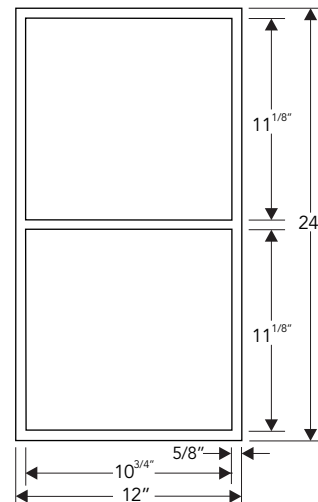

Y-54B

Inner (Installed) 12 x 24 x 3.8 in
30.5 x 61 x 9.7 cm

Outer 13.3 x 25.3 x 3.8 in
33.5 x 64 x 9.7 cm

Niche Size 12 x 11.8 x 3.8 in
30.5 x 29.8 x 9.7 cm

Bottom Slope 3/16"

Finish* Brush

Material SS 304 Grade

Profile Flushmount