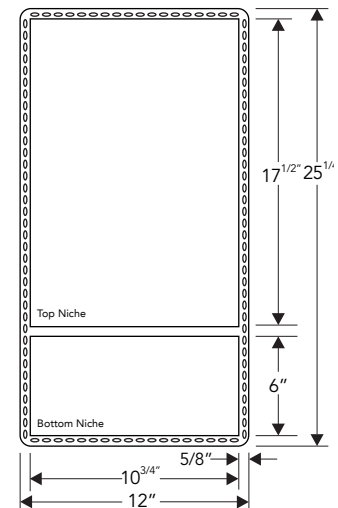

*Series Origin is available in multiple finishes and can be customized with rails and a hammered texture. Details on pages 248-251.

Y-53B

Outer (Installed) 12 x 24 x 3.8 in
30.5 x 61 x 9.7 cm

Niche Size 10.8 x 11.2 x 3.8 in
27.4 x 28.4 x 9.7 cm