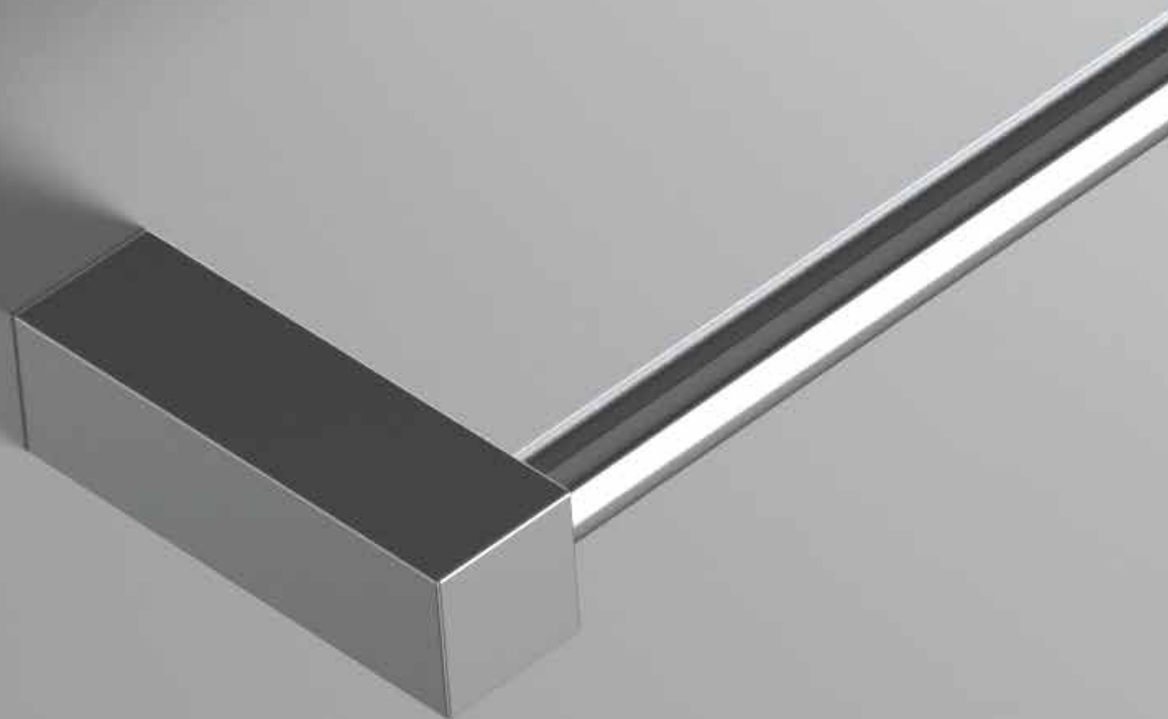

COLLECTION **GLACIER**