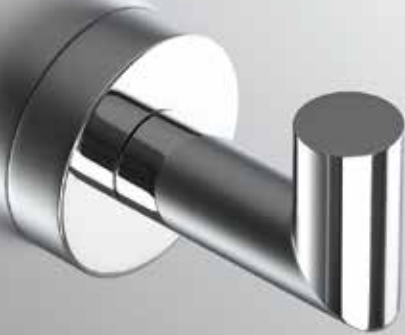

FMD-TWB24-D-P

65 x 13 x 4 cm
25.6 x 5.1 x 1.6 inch

ROBE HOOK

FMD-RHS2-P

4 x 5.9 x 4 cm
1.6 x 2.3 x 1.6 inch

ROBE HOOK

FMD-RHS1-P

4 x 5.8 x 4.5 cm
1.6 x 2.3 x 1.8 inch

ROBE HOOK

FMD-RHD1-P

6.3 x 6.3 x 4 cm
2.5 x 2.5 x 1.6 inch

ROBE HOOK

FMD-RHD3-P

21.8 x 5 x 4.5 cm
8.6 x 2 x 1.8 inch

ROBE HOOK

FMD-RHD2-P
12.9 x 5 x 4.5 cm
5.1 x 2 x 1.8 inch