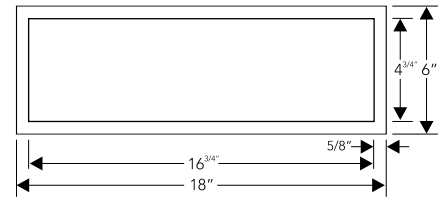

Y-4B

Inner (Installed) 18 x 6 x 3.8 in
45.7 x 15.2 x 9.7 cm

Outer 19.3 x 7.3 x 3.8 in
48.7 x 18.2 x 9.7 cm

Bottom Slope 3/16"

Finish* Brush

Material SS 304 Grade

Profile Flushmount