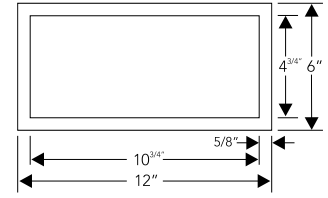

Y-2B

Inner (Installed) 12 x 6 x 3.8 in
30.5 x 15.2 x 9.7 cm

Outer 13.3 x 7.3 x 3.8 in
33.5 x 18.2 x 9.7 cm

Bottom Slope 3/16"

Finish* Brush

Material SS 304 Grade

Profile Flushmount