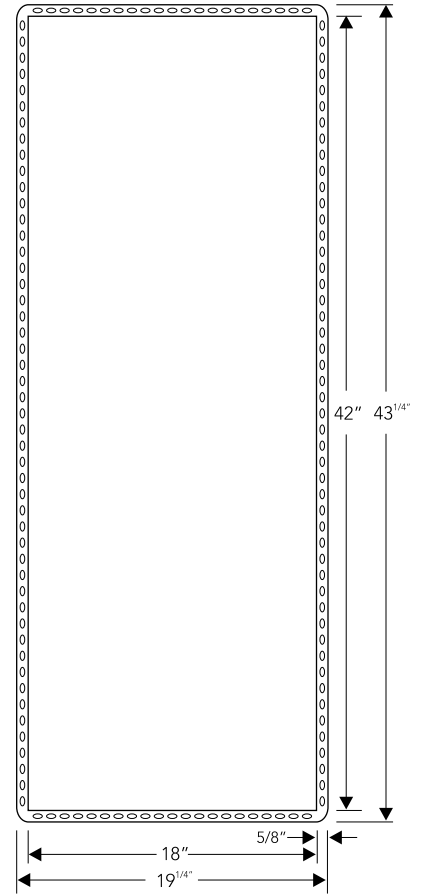

*Series Origin is available in multiple finishes and can be customized with rails and a hammered texture. Details on pages 248-251.