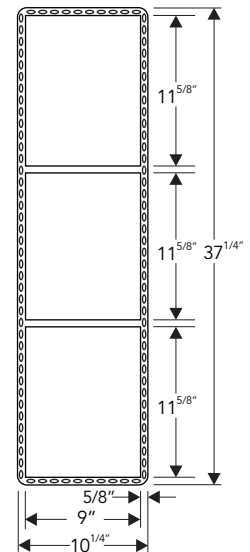

*Series Origin is available in multiple finishes and can be customized with rails and a hammered texture. Details on pages 248-251.