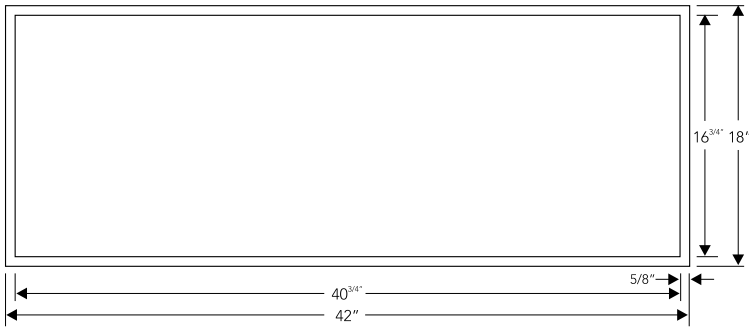

Y-30B

Inner (Installed)	42 x 18 x 3.8 in 106.7 x 45.7 x 9.7 cm
Outer	43.3 x 19.3 x 3.8 in 109.7 x 48.7 x 9.7 cm
Finish*	Brush
Material	SS 304 Grade
Profile	Flushmount