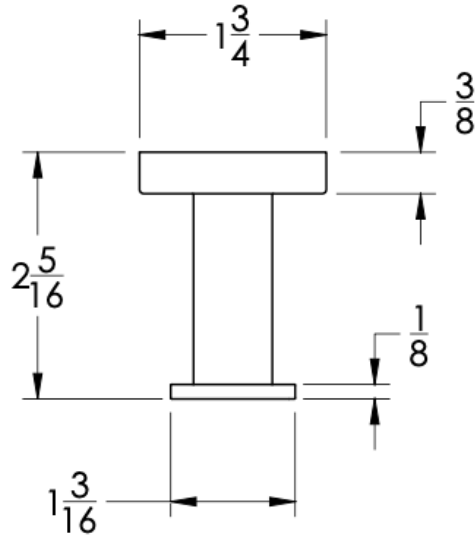

COLLECTION ARTE

ROBE HOOK

Model	Product	Finishes Available
ART-RHS1	Robe Hook	Multiple finishes available. Over 23 finishes to choose from.

FINISHES			
	Polished (-P)	Antique Copper (-ACOP)	Polished Gold (-PGLD)
	Brushed (-B)	Polished Brass (-PBRS)	Brushed Copper (-BCOP)
	Brushed Gold (-BGLD)	Matte White (-WHT)	Brushed Rose Gold (-BRGD)
	Matte Black (-BLK)	Brushed Modern Bronze (-BMBRZ)	Brushed Black (-BRBLK)
	Oil Rubbed Bronze (-ORB)	Glossy White (-GWHT)	Polished Black (-PBLK)
	Brushed Brass (-BBRS)	Polished Rose Gold (-PRGD)	Antique Nickel (-ANKL)
	Brushed Bronze (-BBRZ)	Unlacquered Brass (-UBRS)	Black Nickel (-NKBL)
	Antique Brass (-ABRS)	Polished Nickel (-PNKL)	

Dimensions in inches

FRONT

TOP

SIDE

NOTE: Dimensions subject to change without notice.