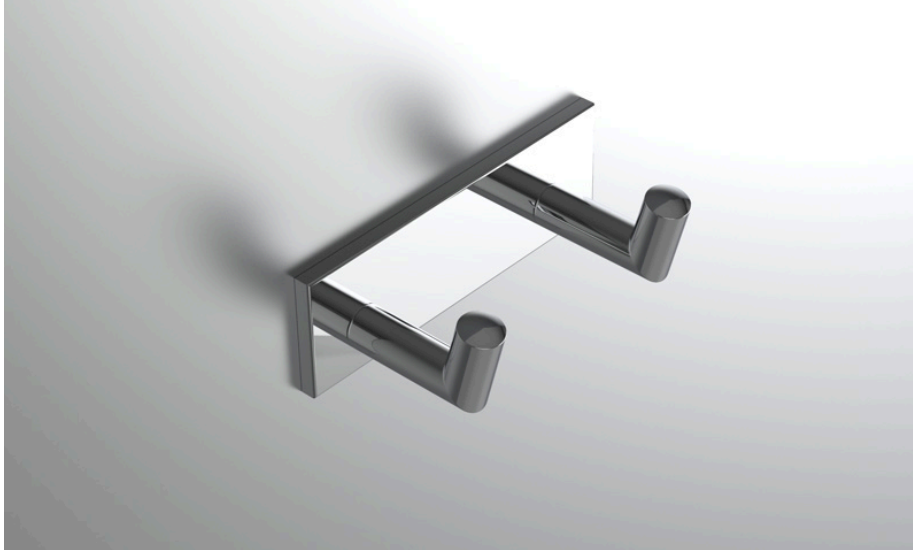

### FEATURES

- Premium 304 Grade Stainless Steel
- Solid Mount Construction
- Concealed Installation Hardware
- State of the art wall anchors included for installation on Dry wall or Tile