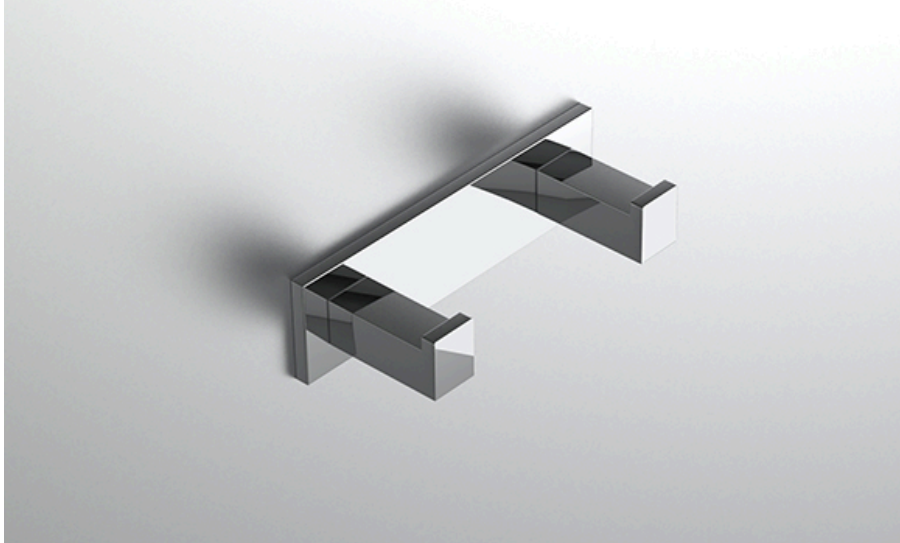

neelnox

LET
THERE
BE **DESIGN.**

FEATURES

- Premium 304 Grade Stainless Steel
- Solid Mount Construction
- Concealed Installation Hardware
- State of the art wall anchors included for installation on Dry wall or Tile

COLLECTION ICONIC

ROBE HOOK

Model	Product	Finishes Available
ICN-RHD2	Robe Hook	Multiple finishes available. Over 23 finishes to choose from.

FINISHES

Polished (-P)	Antique Copper (-ACOP)	Polished Gold (-PGLD)
Brushed (-B)	Polished Brass (-PBRS)	Brushed Copper (-BCOP)
Brushed Gold (-BGLD)	Matte White (-WHT)	Brushed Rose Gold (-BRGD)
Matte Black (-BLK)	Brushed Modern Bronze (-BMBRZ)	Brushed Black (-BRBLK)
Oil Rubbed Bronze (-ORB)	Glossy White (-GWHT)	Polished Black (-PBLK)
Brushed Brass (-BBRS)	Polished Rose Gold (-PRGD)	Antique Nickel (-ANKL)
Brushed Bronze (-BBRZ)	Unlacquered Brass (-UBRS)	Black Nickel (-NKBL)
Antique Brass (-ABRS)	Polished Nickel (-PNKL)	

Dimension in inches

FRONT

TOP

SIDE

NOTE: Dimensions subject to change without notice.