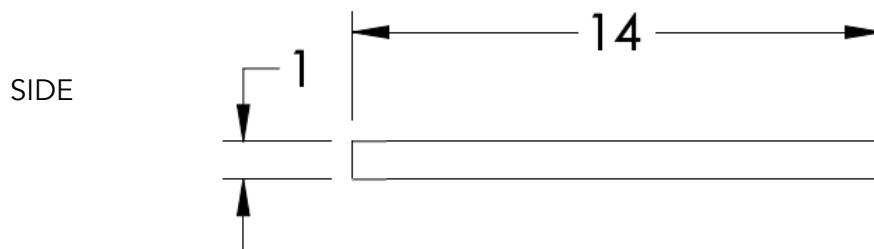

neelnox

LET
THERE
BE **DESIGN.**

FEATURES

- Premium 304 Grade Stainless Steel
- Solid Mount Construction
- Concealed Installation Hardware
- State of the art wall anchors included for installation on Dry wall or Tile

Dimensions in inches

NOTE: Dimensions subject to change without notice.