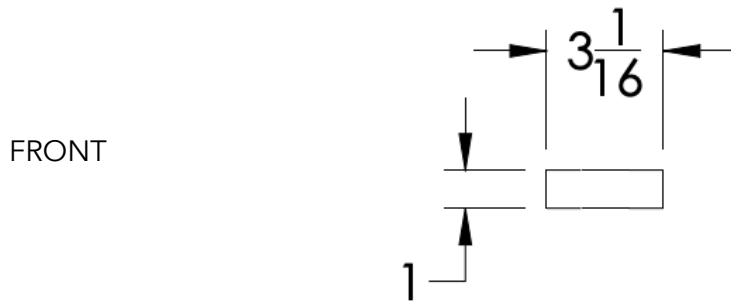

Dimensions in inches

NOTE: Dimensions subject to change without notice.