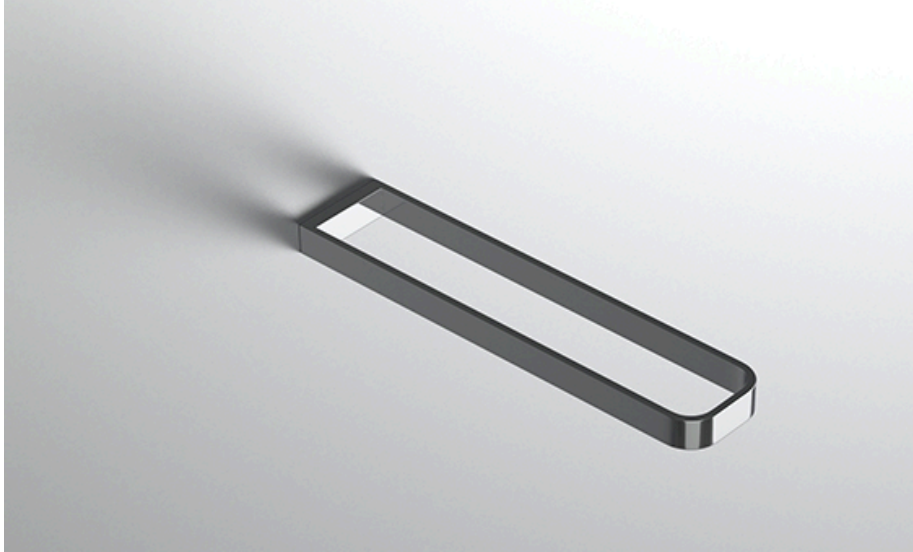

neelnox

LET
THERE
BE **DESIGN.**

FEATURES

- Premium 304 Grade Stainless Steel
- Solid Mount Construction
- Concealed Installation Hardware
- State of the art wall anchors included for installation on Dry wall or Tile

COLLECTION PENINSULAR

TOWEL RING

Model	Product	Finishes Available
PSL-TWR2	Towel Ring	Multiple finishes available. Over 23 finishes to choose from.

FINISHES			
	Polished (-P)	Antique Copper (-ACOP)	Polished Gold (-PGLD)
	Brushed (-B)	Polished Brass (-PBRS)	Brushed Copper (-BCOP)
	Brushed Gold (-BGLD)	Matte White (-WHT)	Brushed Rose Gold (-BRGD)
	Matte Black (-BLK)	Brushed Modern Bronze (-BMBRZ)	Brushed Black (-BRBLK)
	Oil Rubbed Bronze (-ORB)	Glossy White (-GWHT)	Polished Black (-PBLK)
	Brushed Brass (-BBRS)	Polished Rose Gold (-PRGD)	Antique Nickel (-ANKL)
	Brushed Bronze (-BBRZ)	Unlacquered Brass (-UBRS)	Black Nickel (-NKBL)
	Antique Brass (-ABRS)	Polished Nickel (-PNKL)	