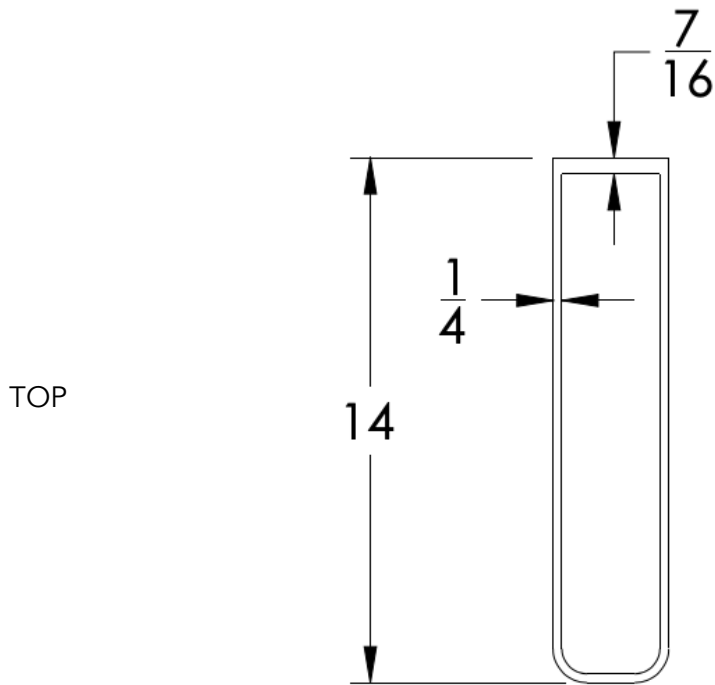

neelnox

LET
THERE
BE **DESIGN.**

FEATURES

- Premium 304 Grade Stainless Steel
- Solid Mount Construction
- Concealed Installation Hardware
- State of the art wall anchors included for installation on Dry wall or Tile

COLLECTION PENINSULAR

TOWEL RING

Model	Product	Finishes Available
PSL-TWR2	Towel Ring	Multiple finishes available. Over 23 finishes to choose from.

FINISHES			
	Polished (-P)	Antique Copper (-ACOP)	Polished Gold (-PGLD)
	Brushed (-B)	Polished Brass (-PBRS)	Brushed Copper (-BCOP)
	Brushed Gold (-BGLD)	Matte White (-WHT)	Brushed Rose Gold (-BRGD)
	Matte Black (-BLK)	Brushed Modern Bronze (-BMBRZ)	Brushed Black (-BRBLK)
	Oil Rubbed Bronze (-ORB)	Glossy White (-GWHT)	Polished Black (-PBLK)
	Brushed Brass (-BBRS)	Polished Rose Gold (-PRGD)	Antique Nickel (-ANKL)
	Brushed Bronze (-BBRZ)	Unlacquered Brass (-UBRS)	Black Nickel (-NKBL)
	Antique Brass (-ABRS)	Polished Nickel (-PNKL)	

Dimensions in inches

NOTE: Dimensions subject to change without notice.