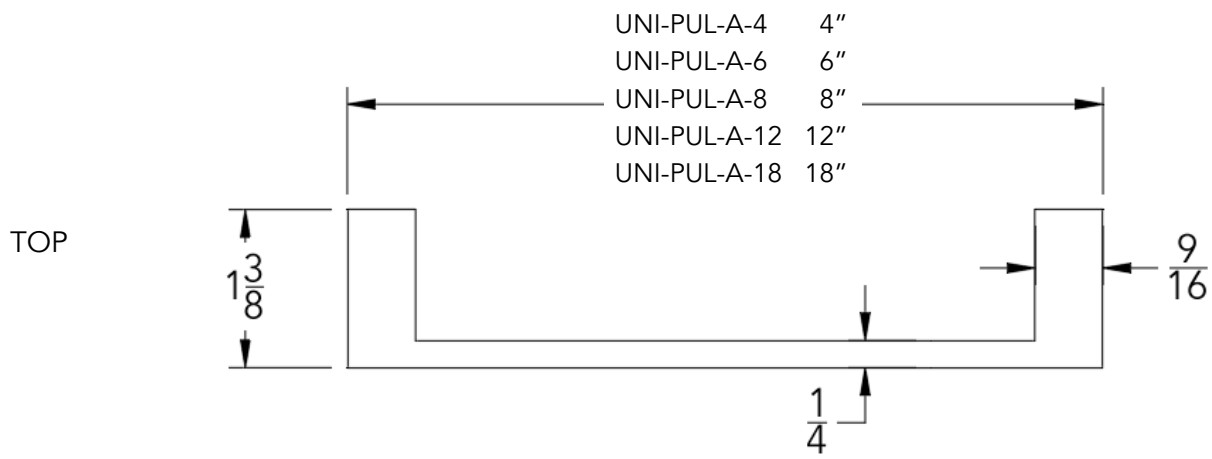

neelnox

LET
THERE
BE **DESIGN.**

FEATURES

- Premium 304 Grade Stainless Steel
- Solid Mount Construction
- Concealed Installation Hardware
- ADA Compliant

COLLECTION UNIVERSAL

CABINET PULL

Model	Product	Finishes Available
UNI-PUL-A-4-P	4" Cab-Pull	Multiple finishes available. Over 23 finishes to choose from.
UNI-PUL-A-6-P	6" Cab-Pull	
UNI-PUL-A-8-P	8" Cab-Pull	
UNI-PUL-A-12-P	12" Cab-Pull	
UNI-PUL-A-18-P	18" Cab-Pull	

Dimensions in inches

NOTE: Dimensions subject to change without notice.