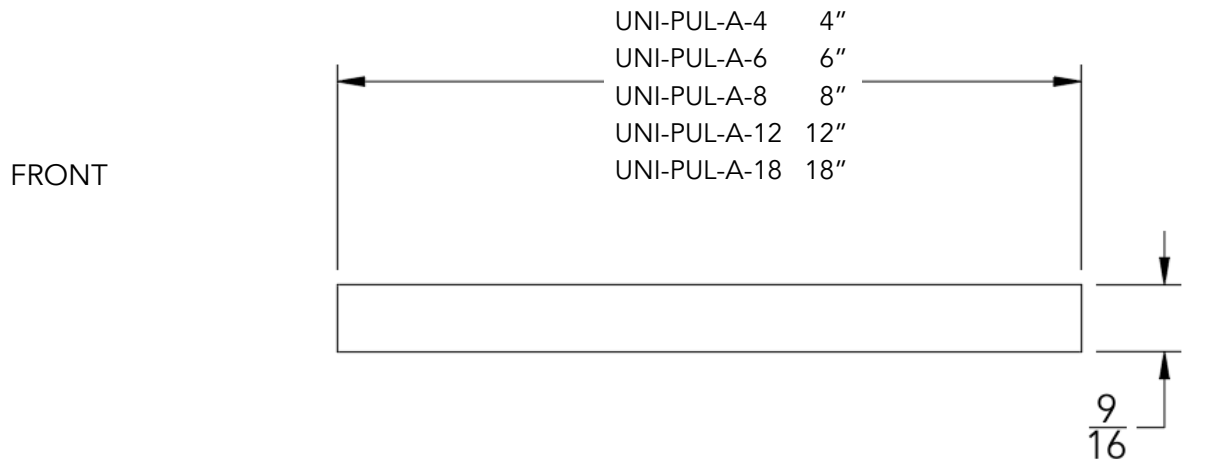

neelnox

LET
THERE
BE **DESIGN.**

FEATURES

- Premium 304 Grade Stainless Steel
- Solid Mount Construction
- Concealed Installation Hardware
- ADA Compliant

COLLECTION UNIVERSAL

CABINET PULL

Model	Product	Finishes Available
UNI-PUL-A-4-P	4" Cab-Pull	Multiple finishes available. Over 23 finishes to choose from.
UNI-PUL-A-6-P	6" Cab-Pull	
UNI-PUL-A-8-P	8" Cab-Pull	
UNI-PUL-A-12-P	12" Cab-Pull	
UNI-PUL-A-18-P	18" Cab-Pull	

Dimensions in inches

NOTE: Dimensions subject to change without notice.